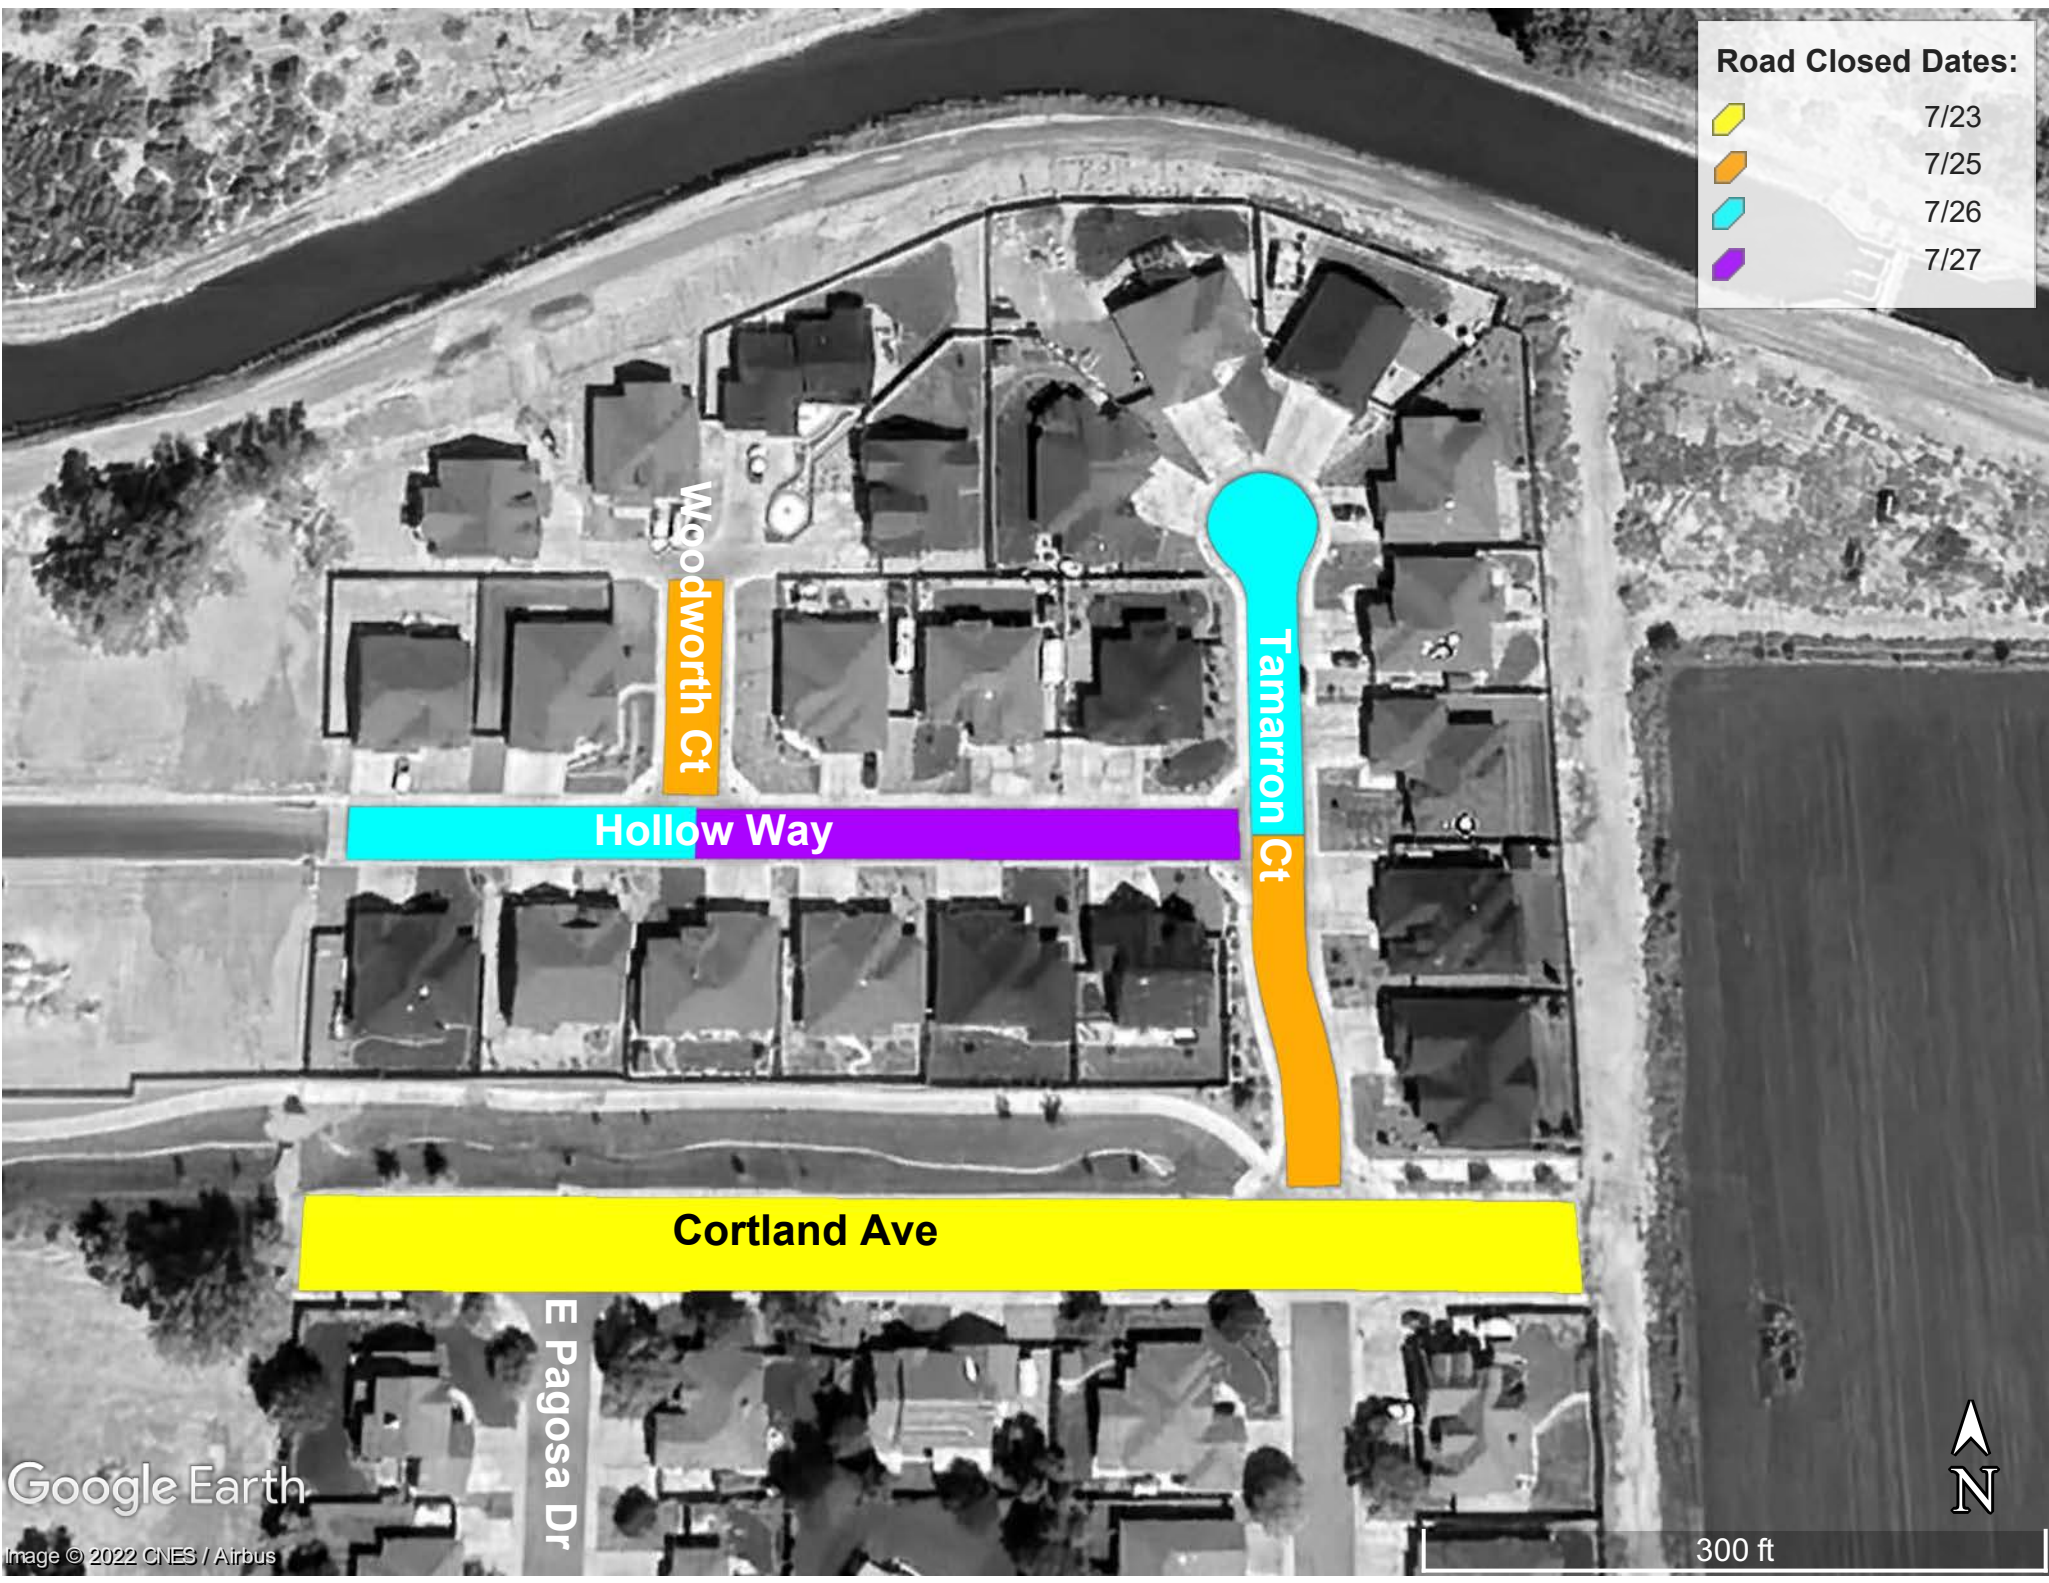

Road Closed Dates:

	7/23
	7/25
	7/26
	7/27

Google Earth

Image © 2022 CNES / Airbus

E Pagosa Dr

Cortland Ave

Hollow Way

Woodworth Ct

Tarraron Ct

300 ft