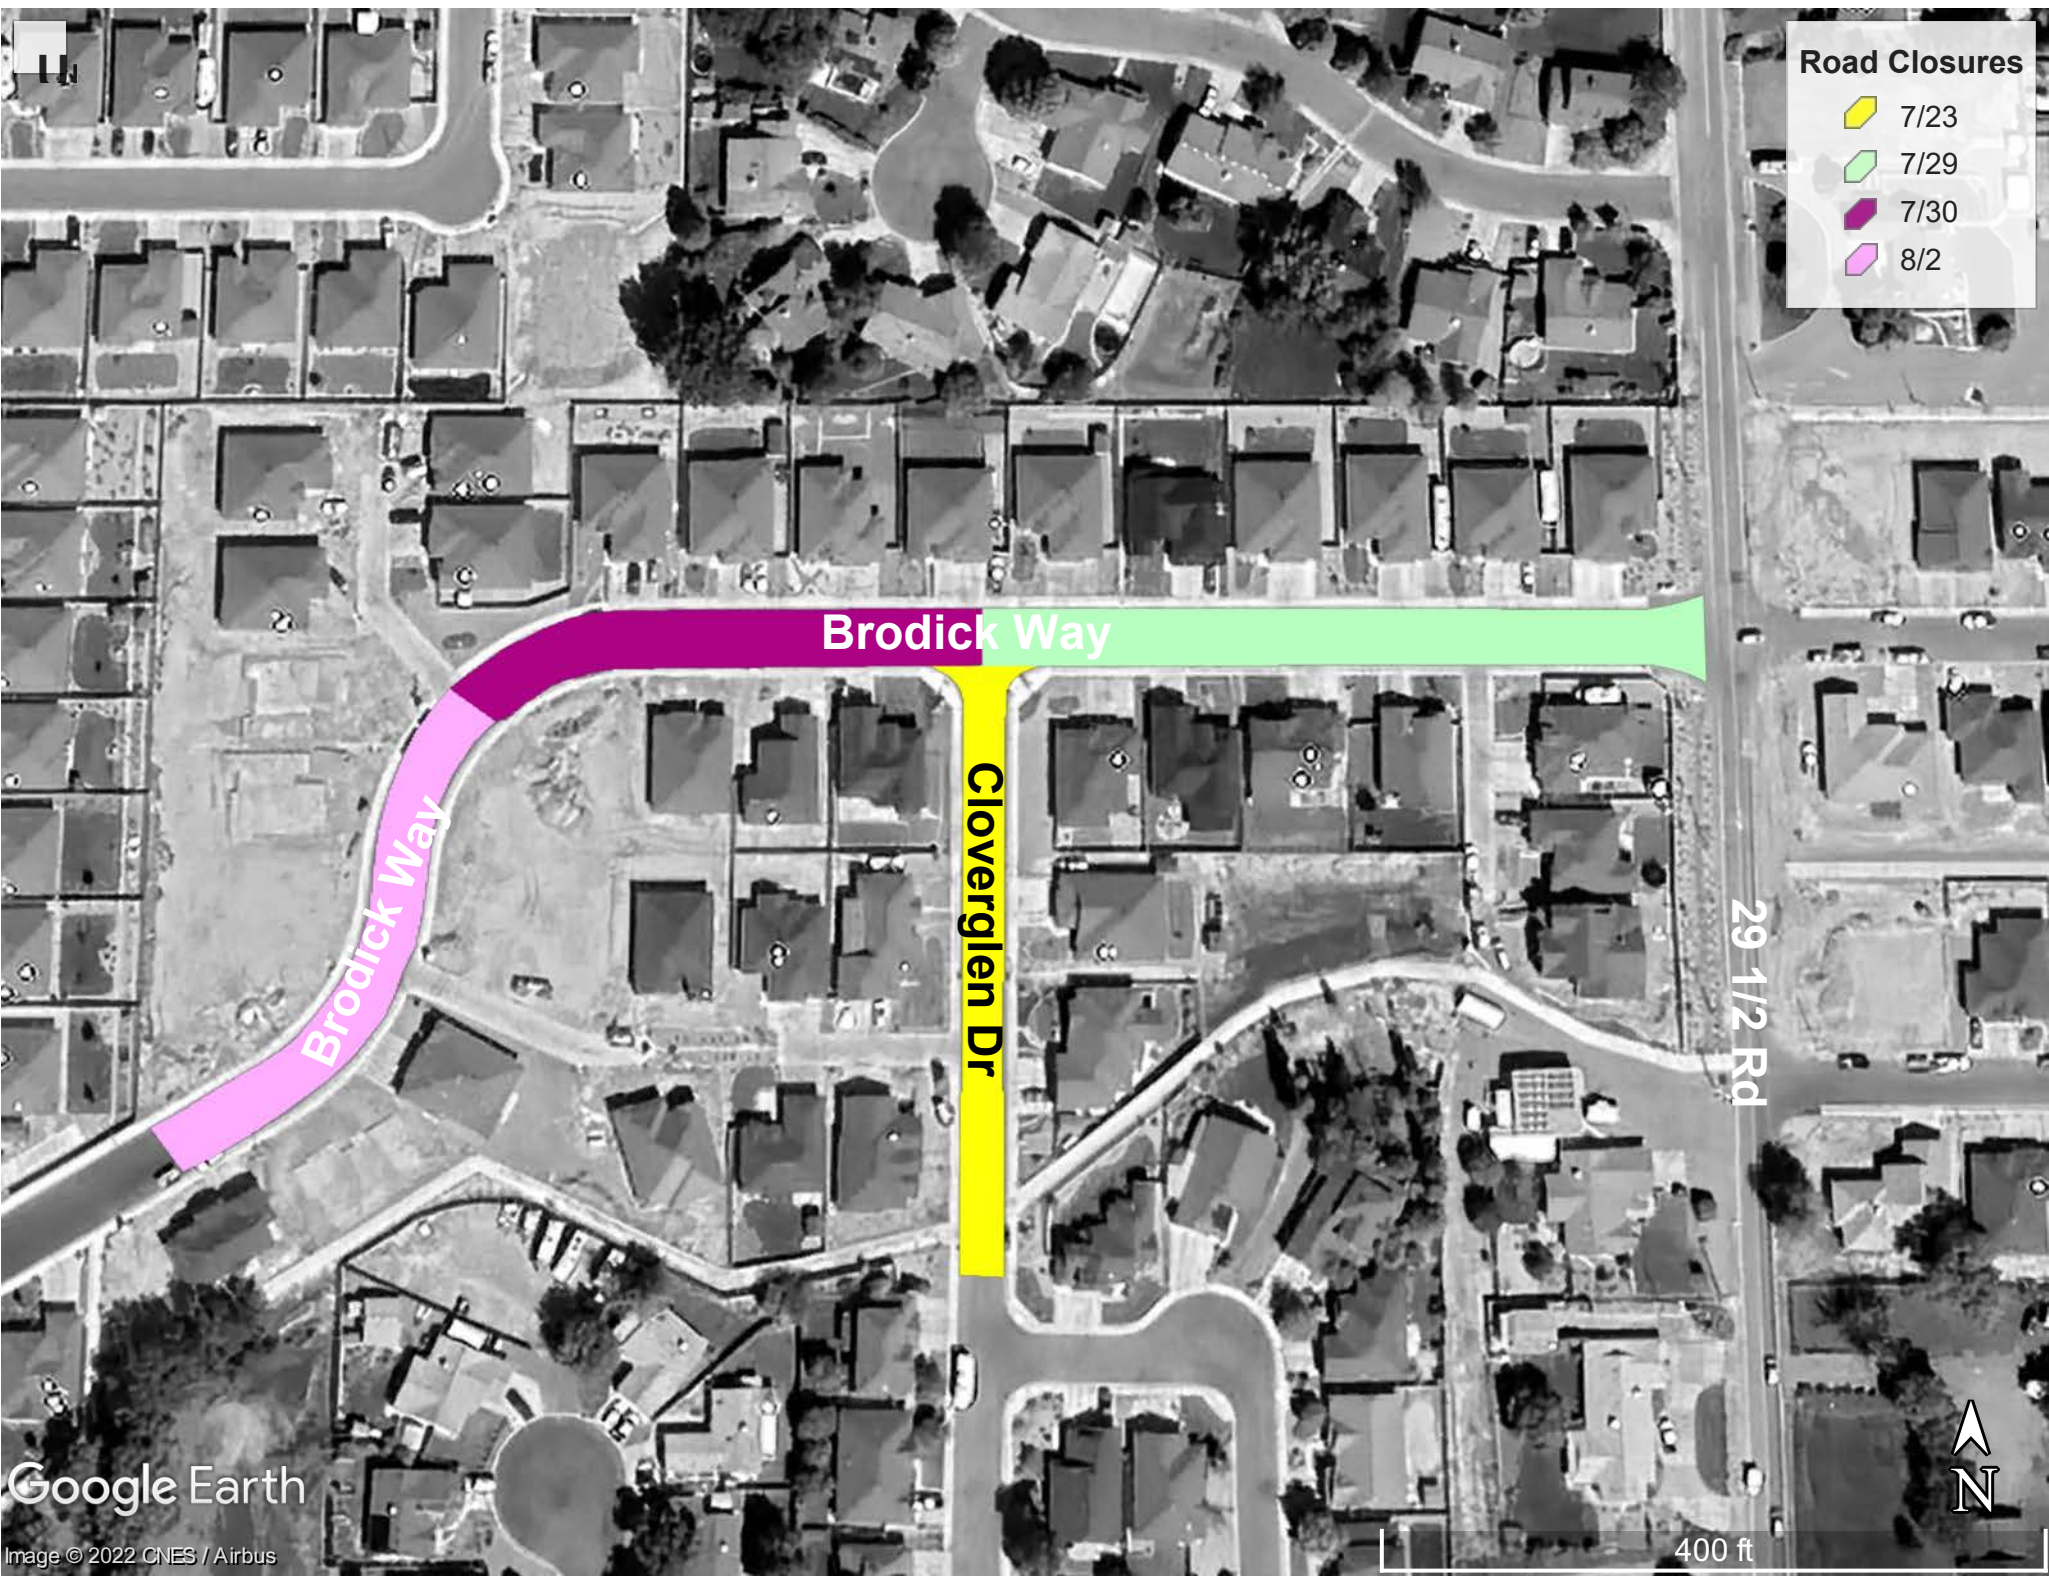

Road Closures

- 7/23
- 7/29
- 7/30
- 8/2

Brodick Way

Brodick Way

Cloverglen Dr

29 1/2 Rd

Google Earth

Image © 2022 CNES / Airbus

400 ft