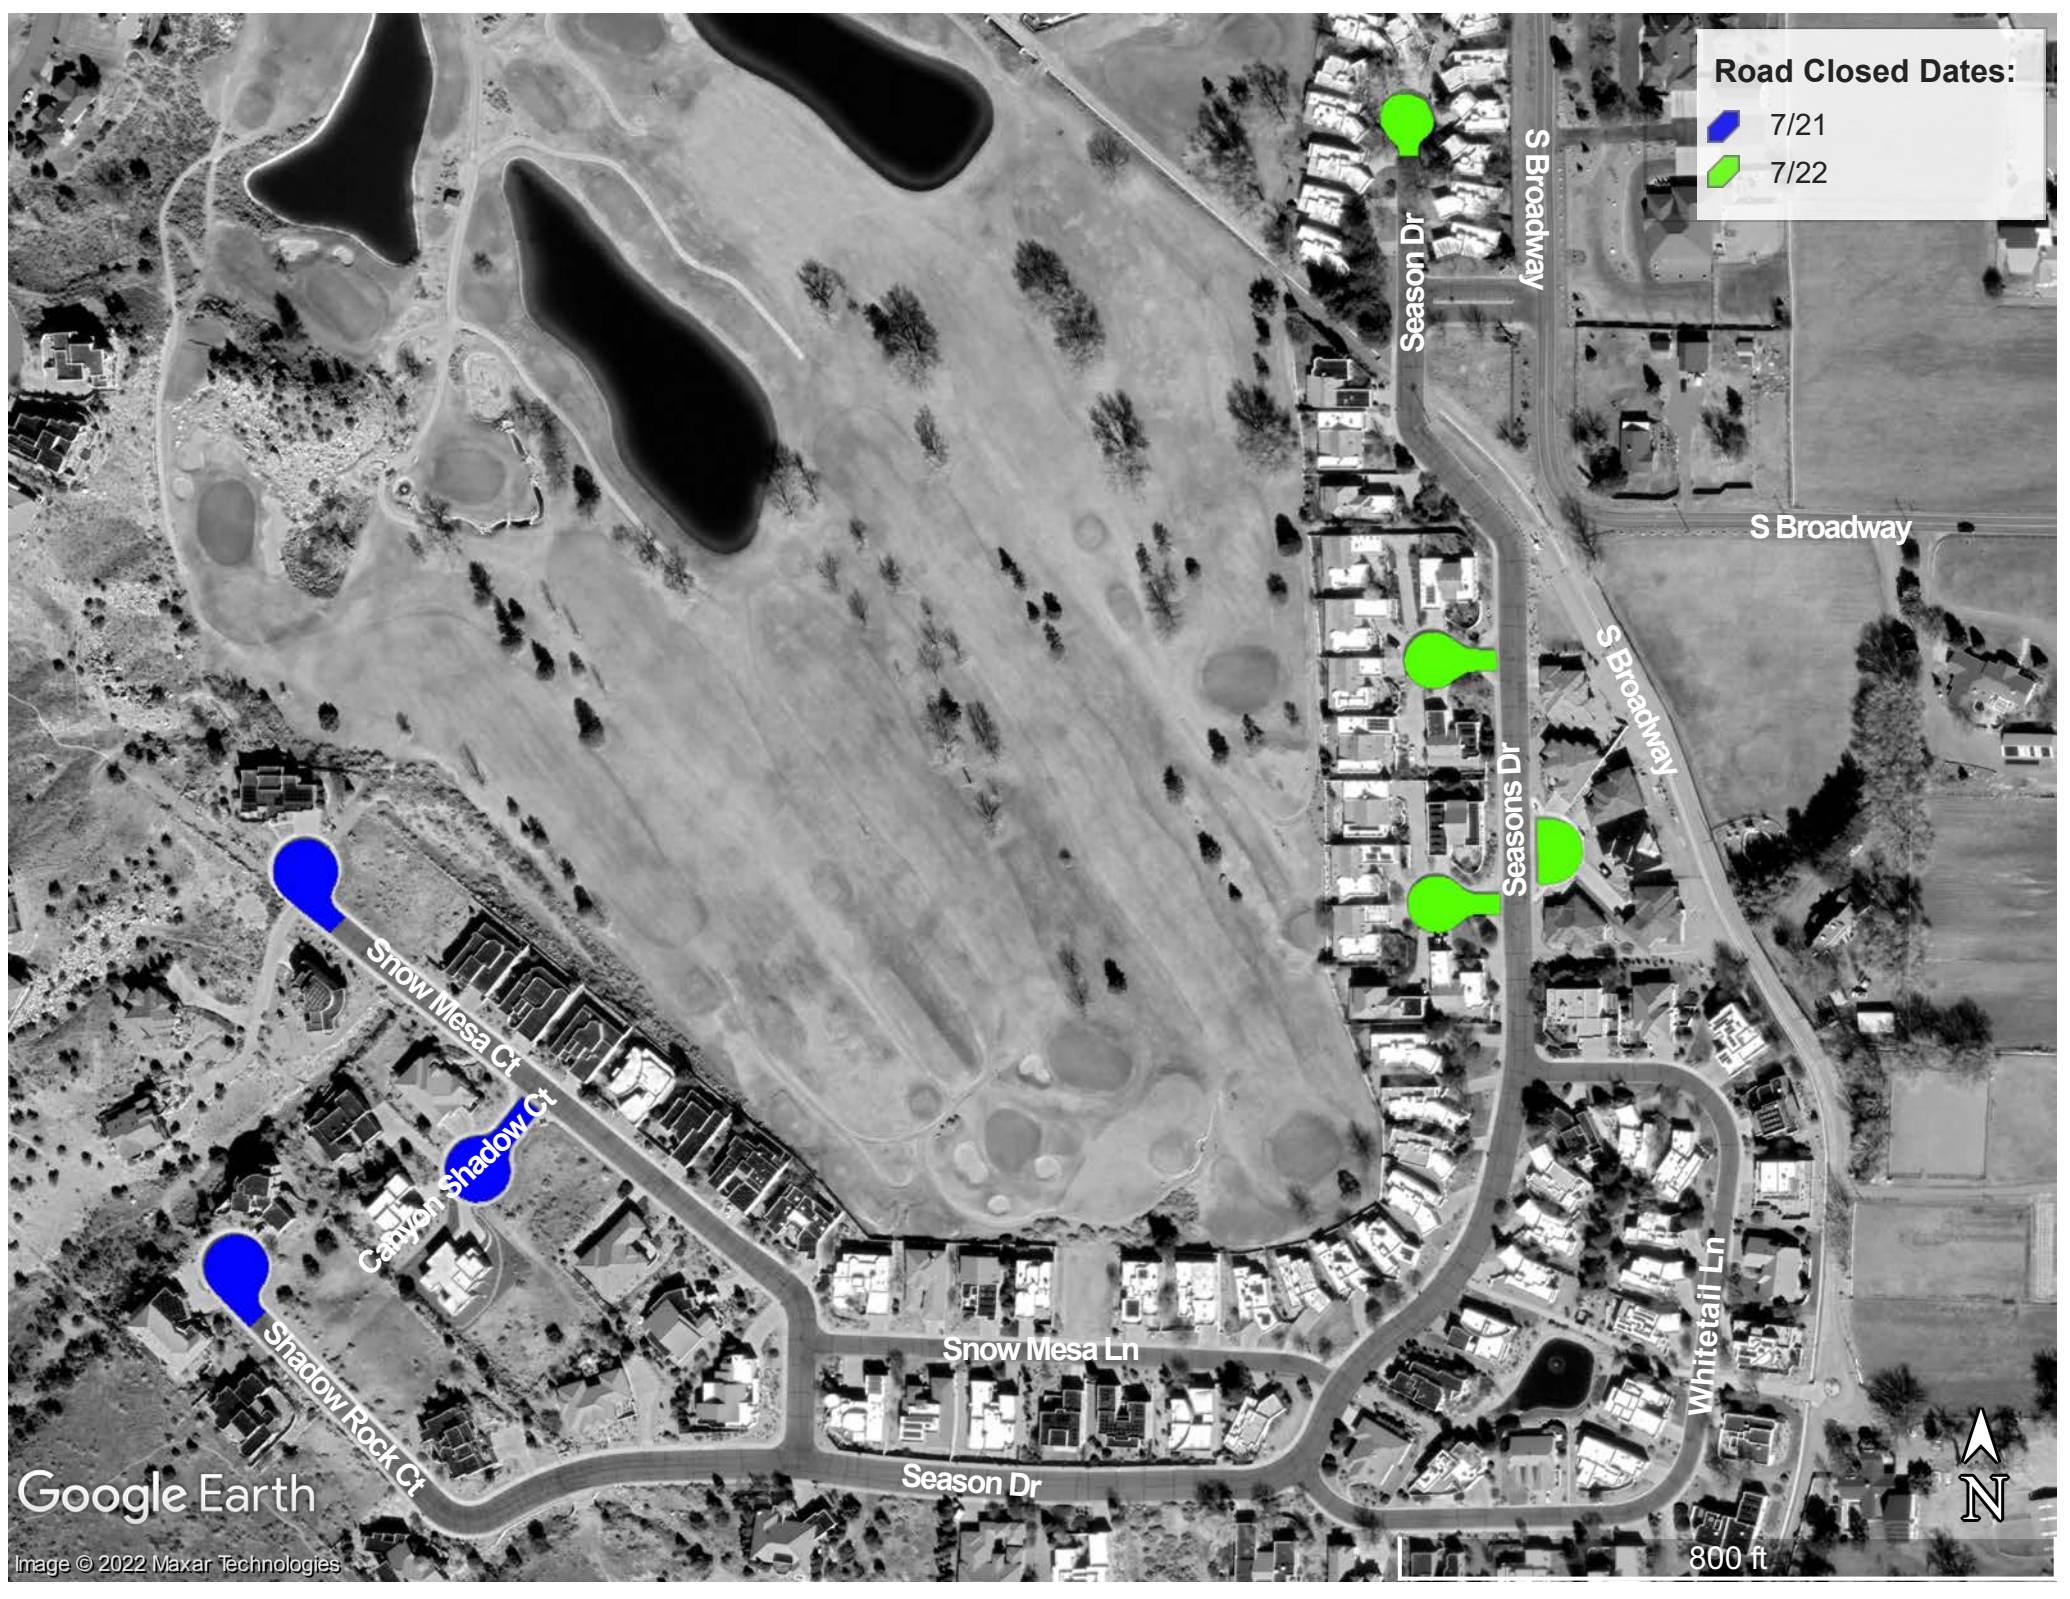

Road Closed Dates:

- 7/21
- 7/22

Google Earth

Image © 2022 Maxar Technologies

800 ft