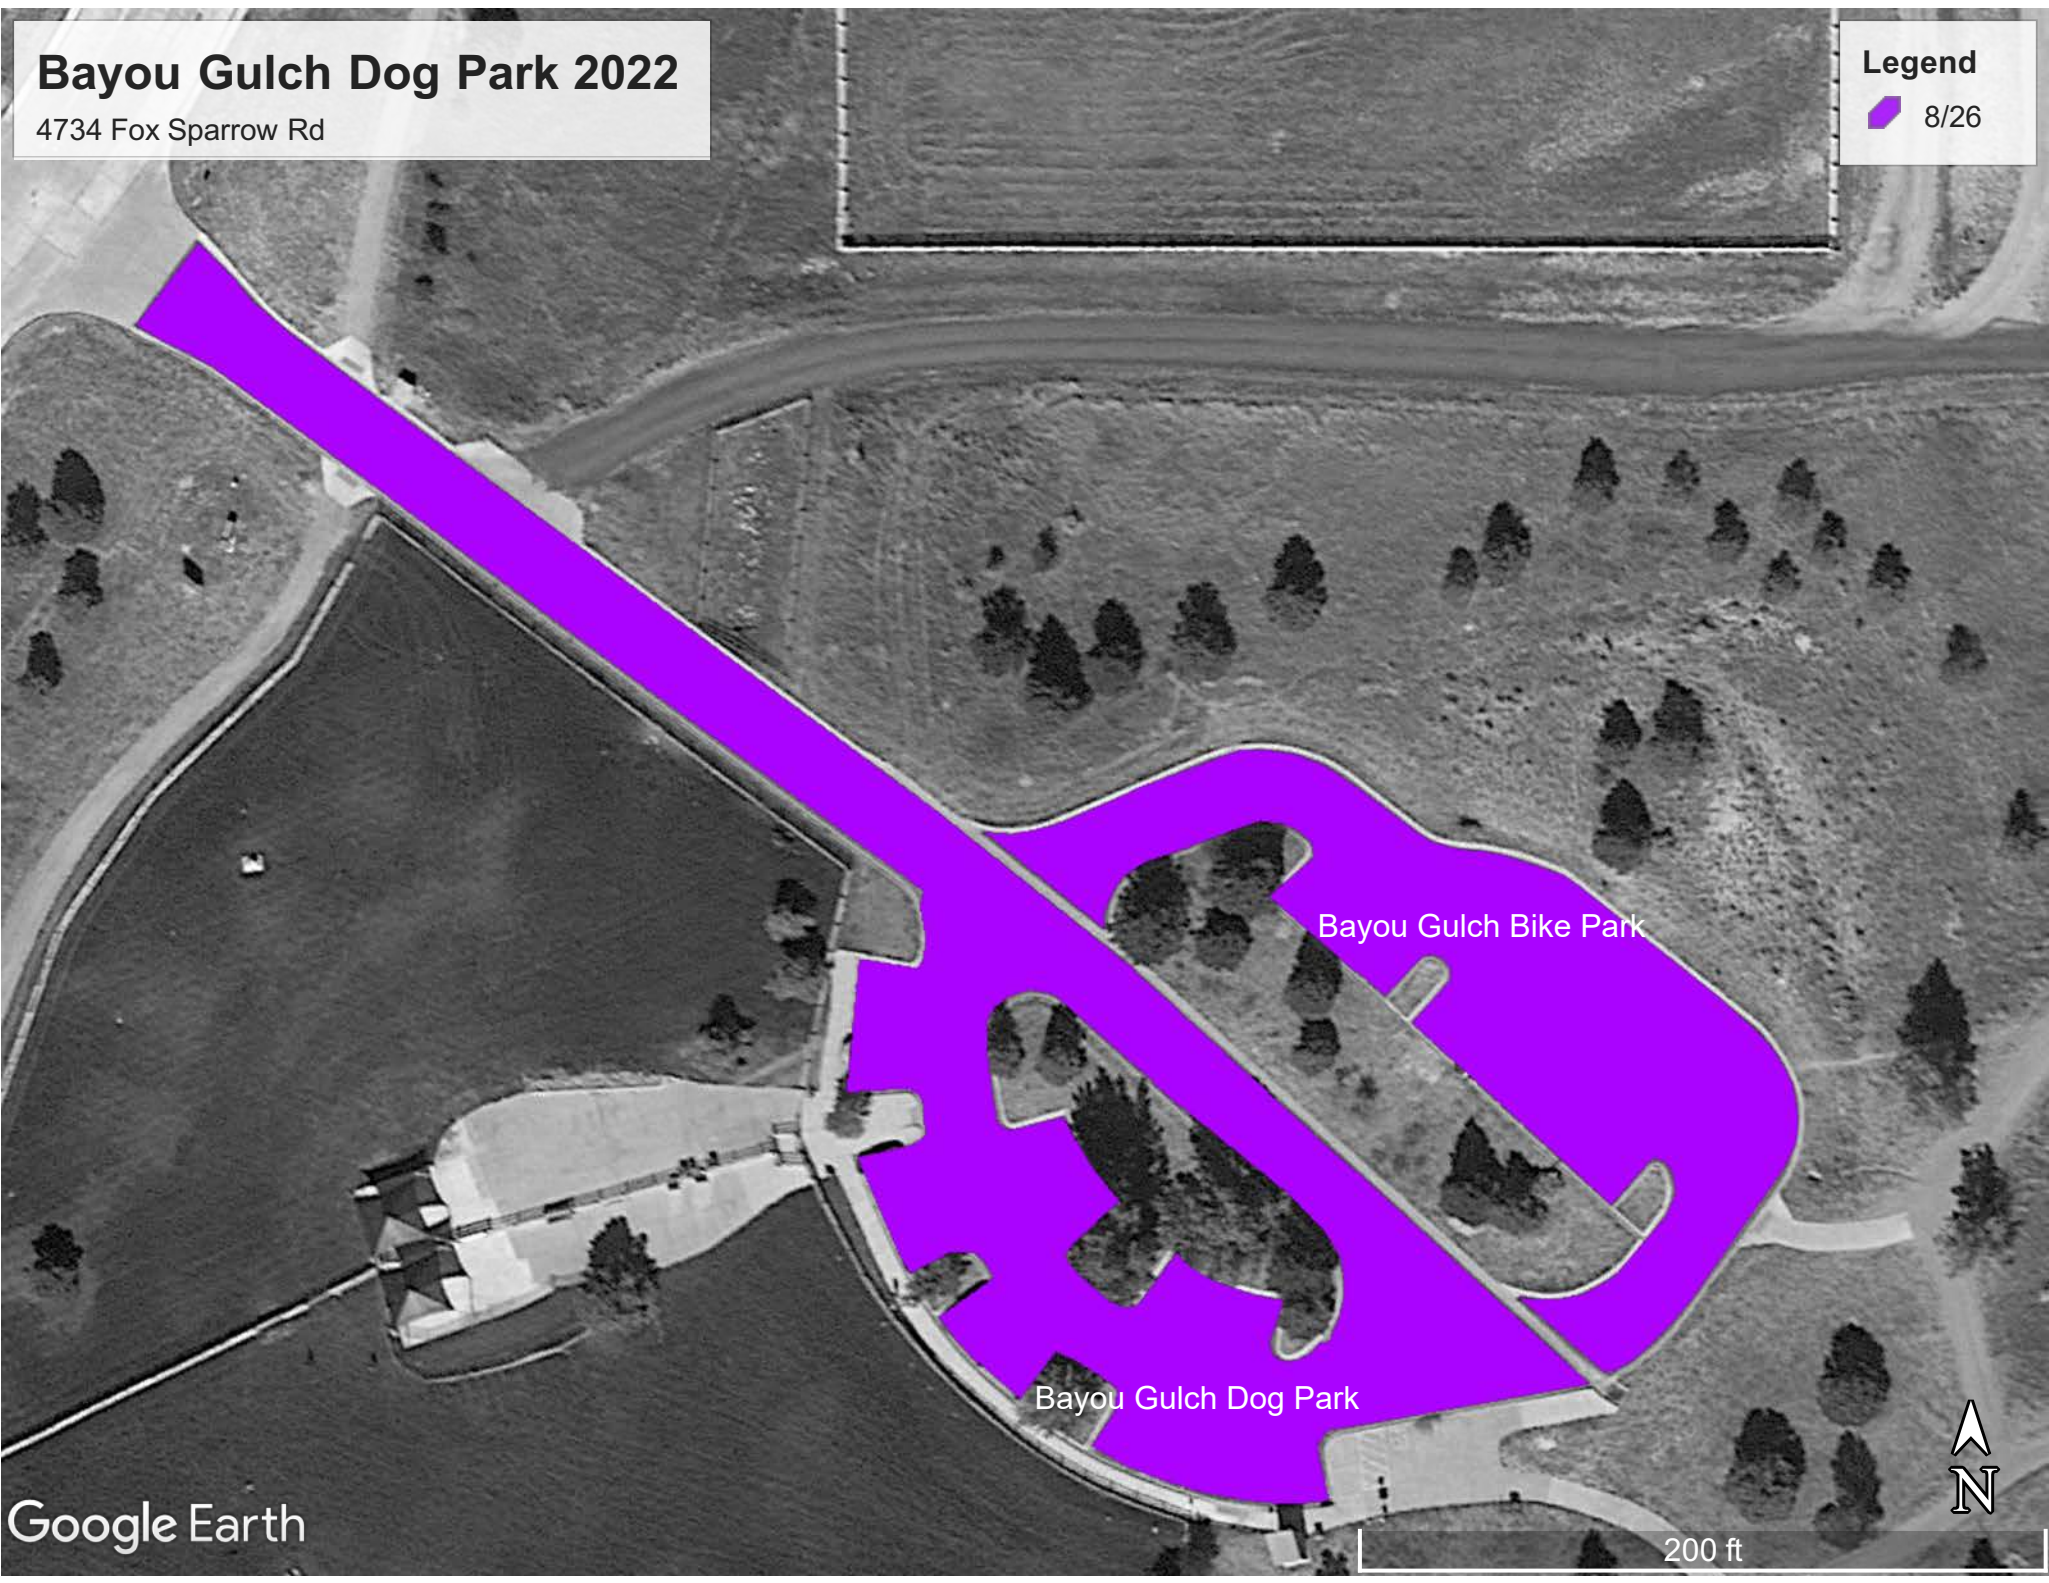

Bayou Gulch Dog Park 2022

4734 Fox Sparrow Rd

Legend

 8/26

Bayou Gulch Bike Park

Bayou Gulch Dog Park

Google Earth

200 ft