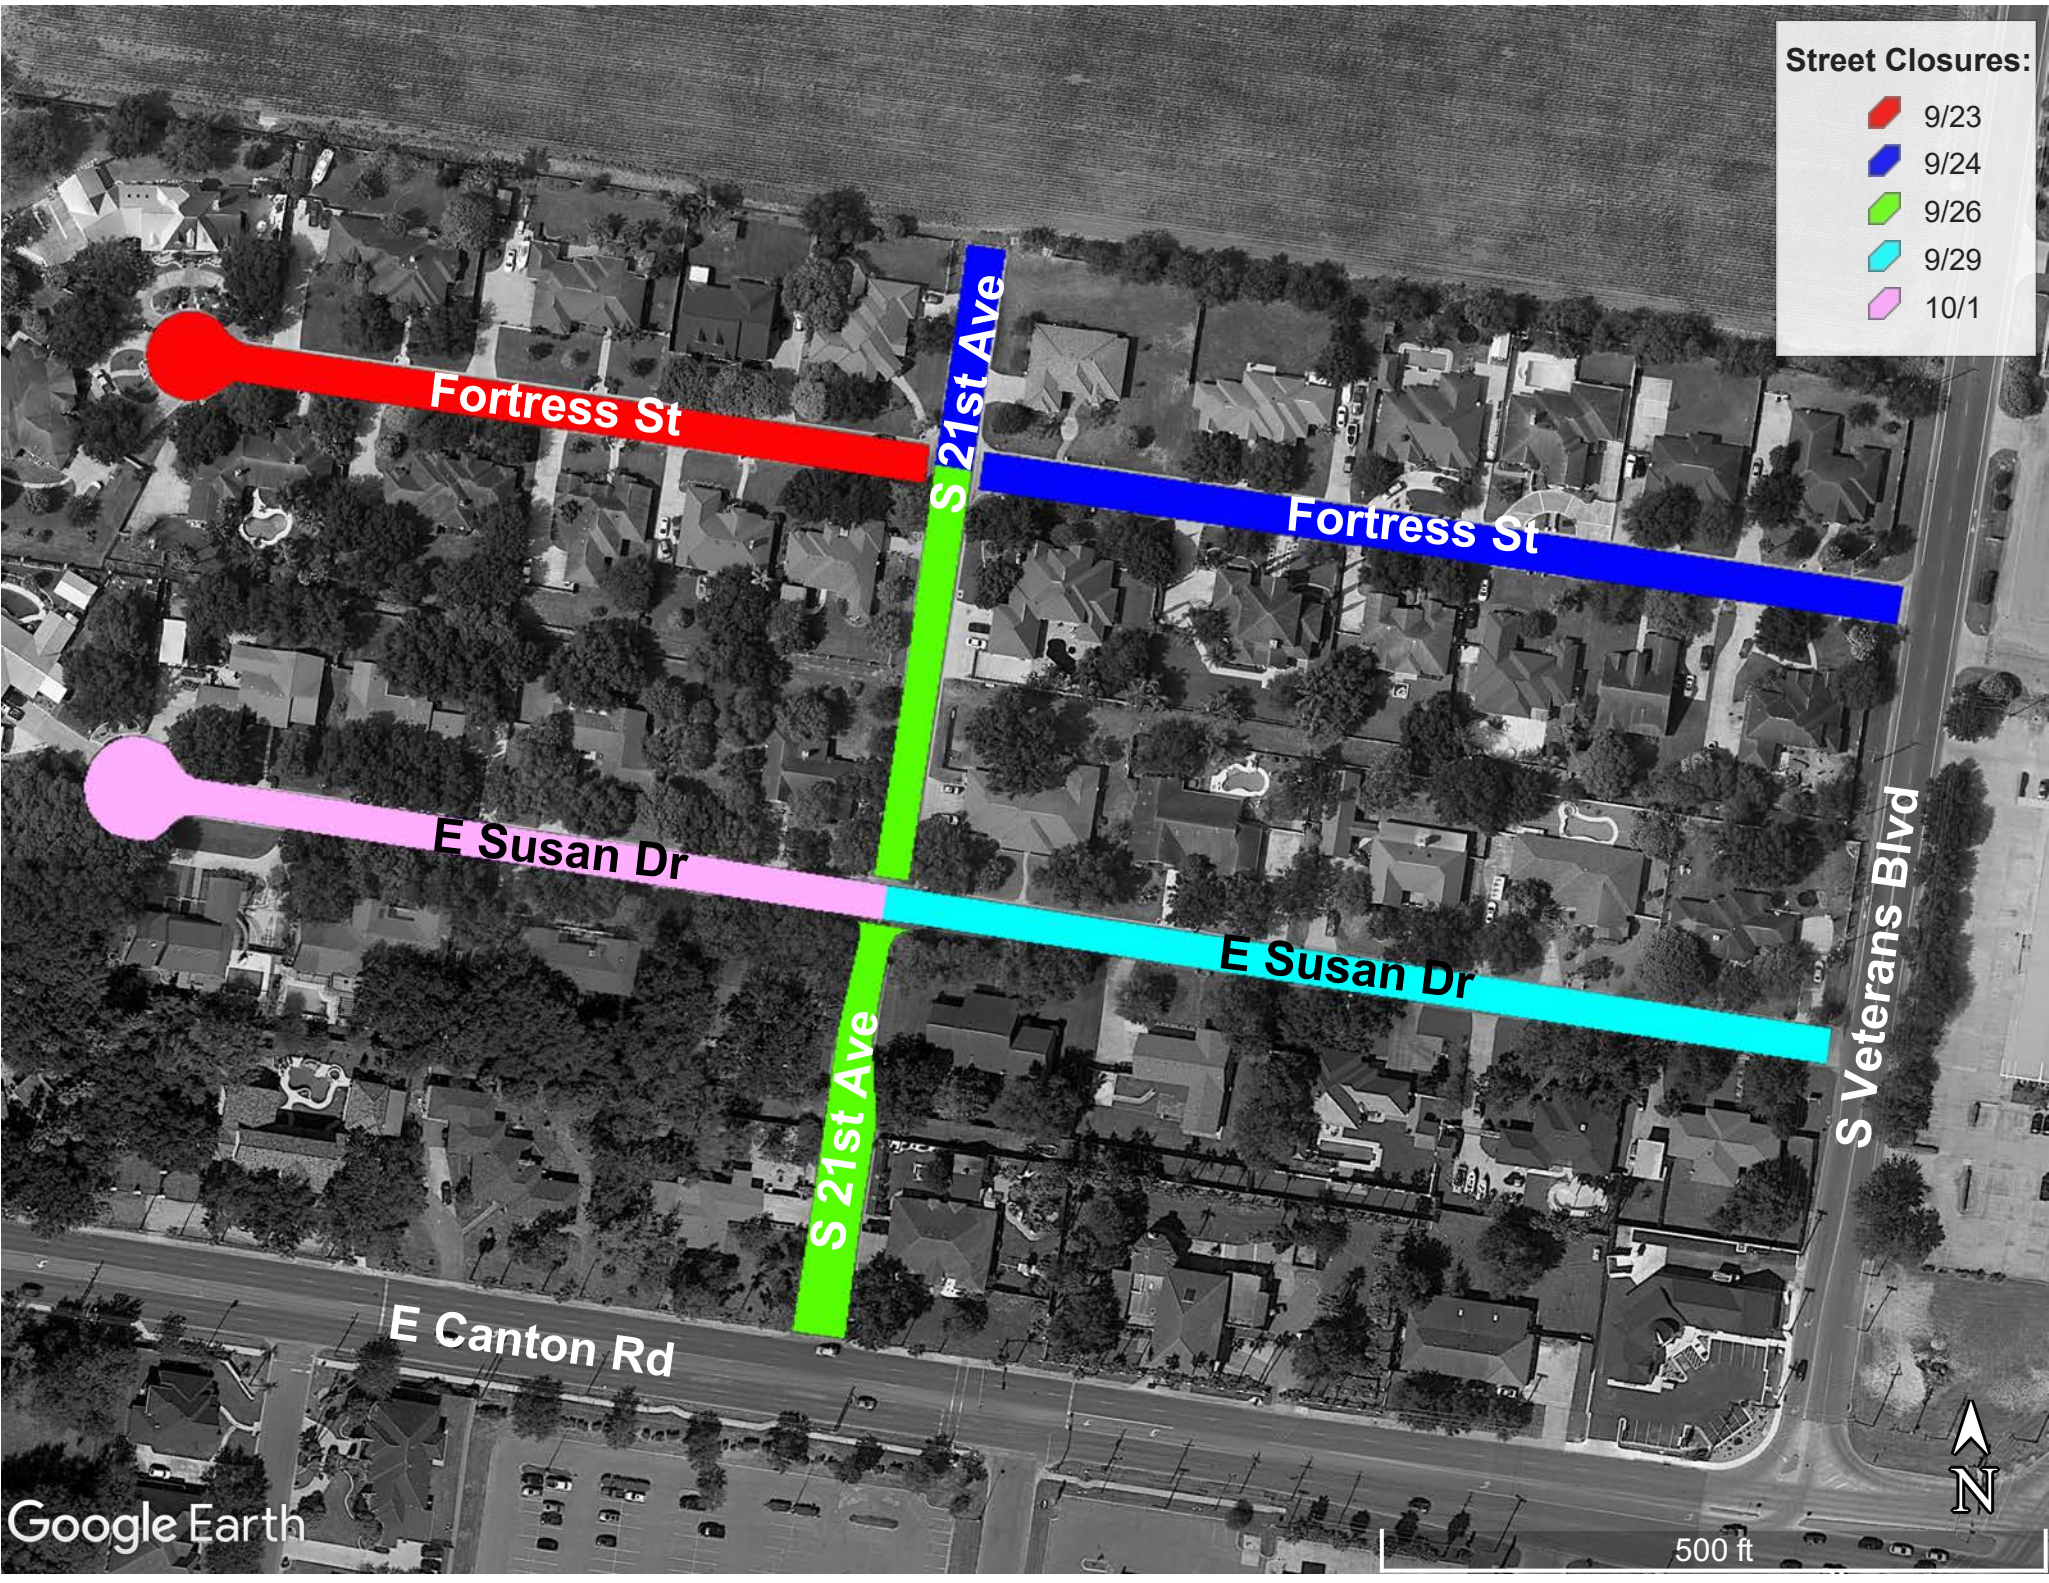

Street Closures:

- 9/23
- 9/24
- 9/26
- 9/29
- 10/1

Fortress St

S 21st Ave

Fortress St

E Susan Dr

S 21st Ave

E Susan Dr

S Veterans Blvd

E Canton Rd