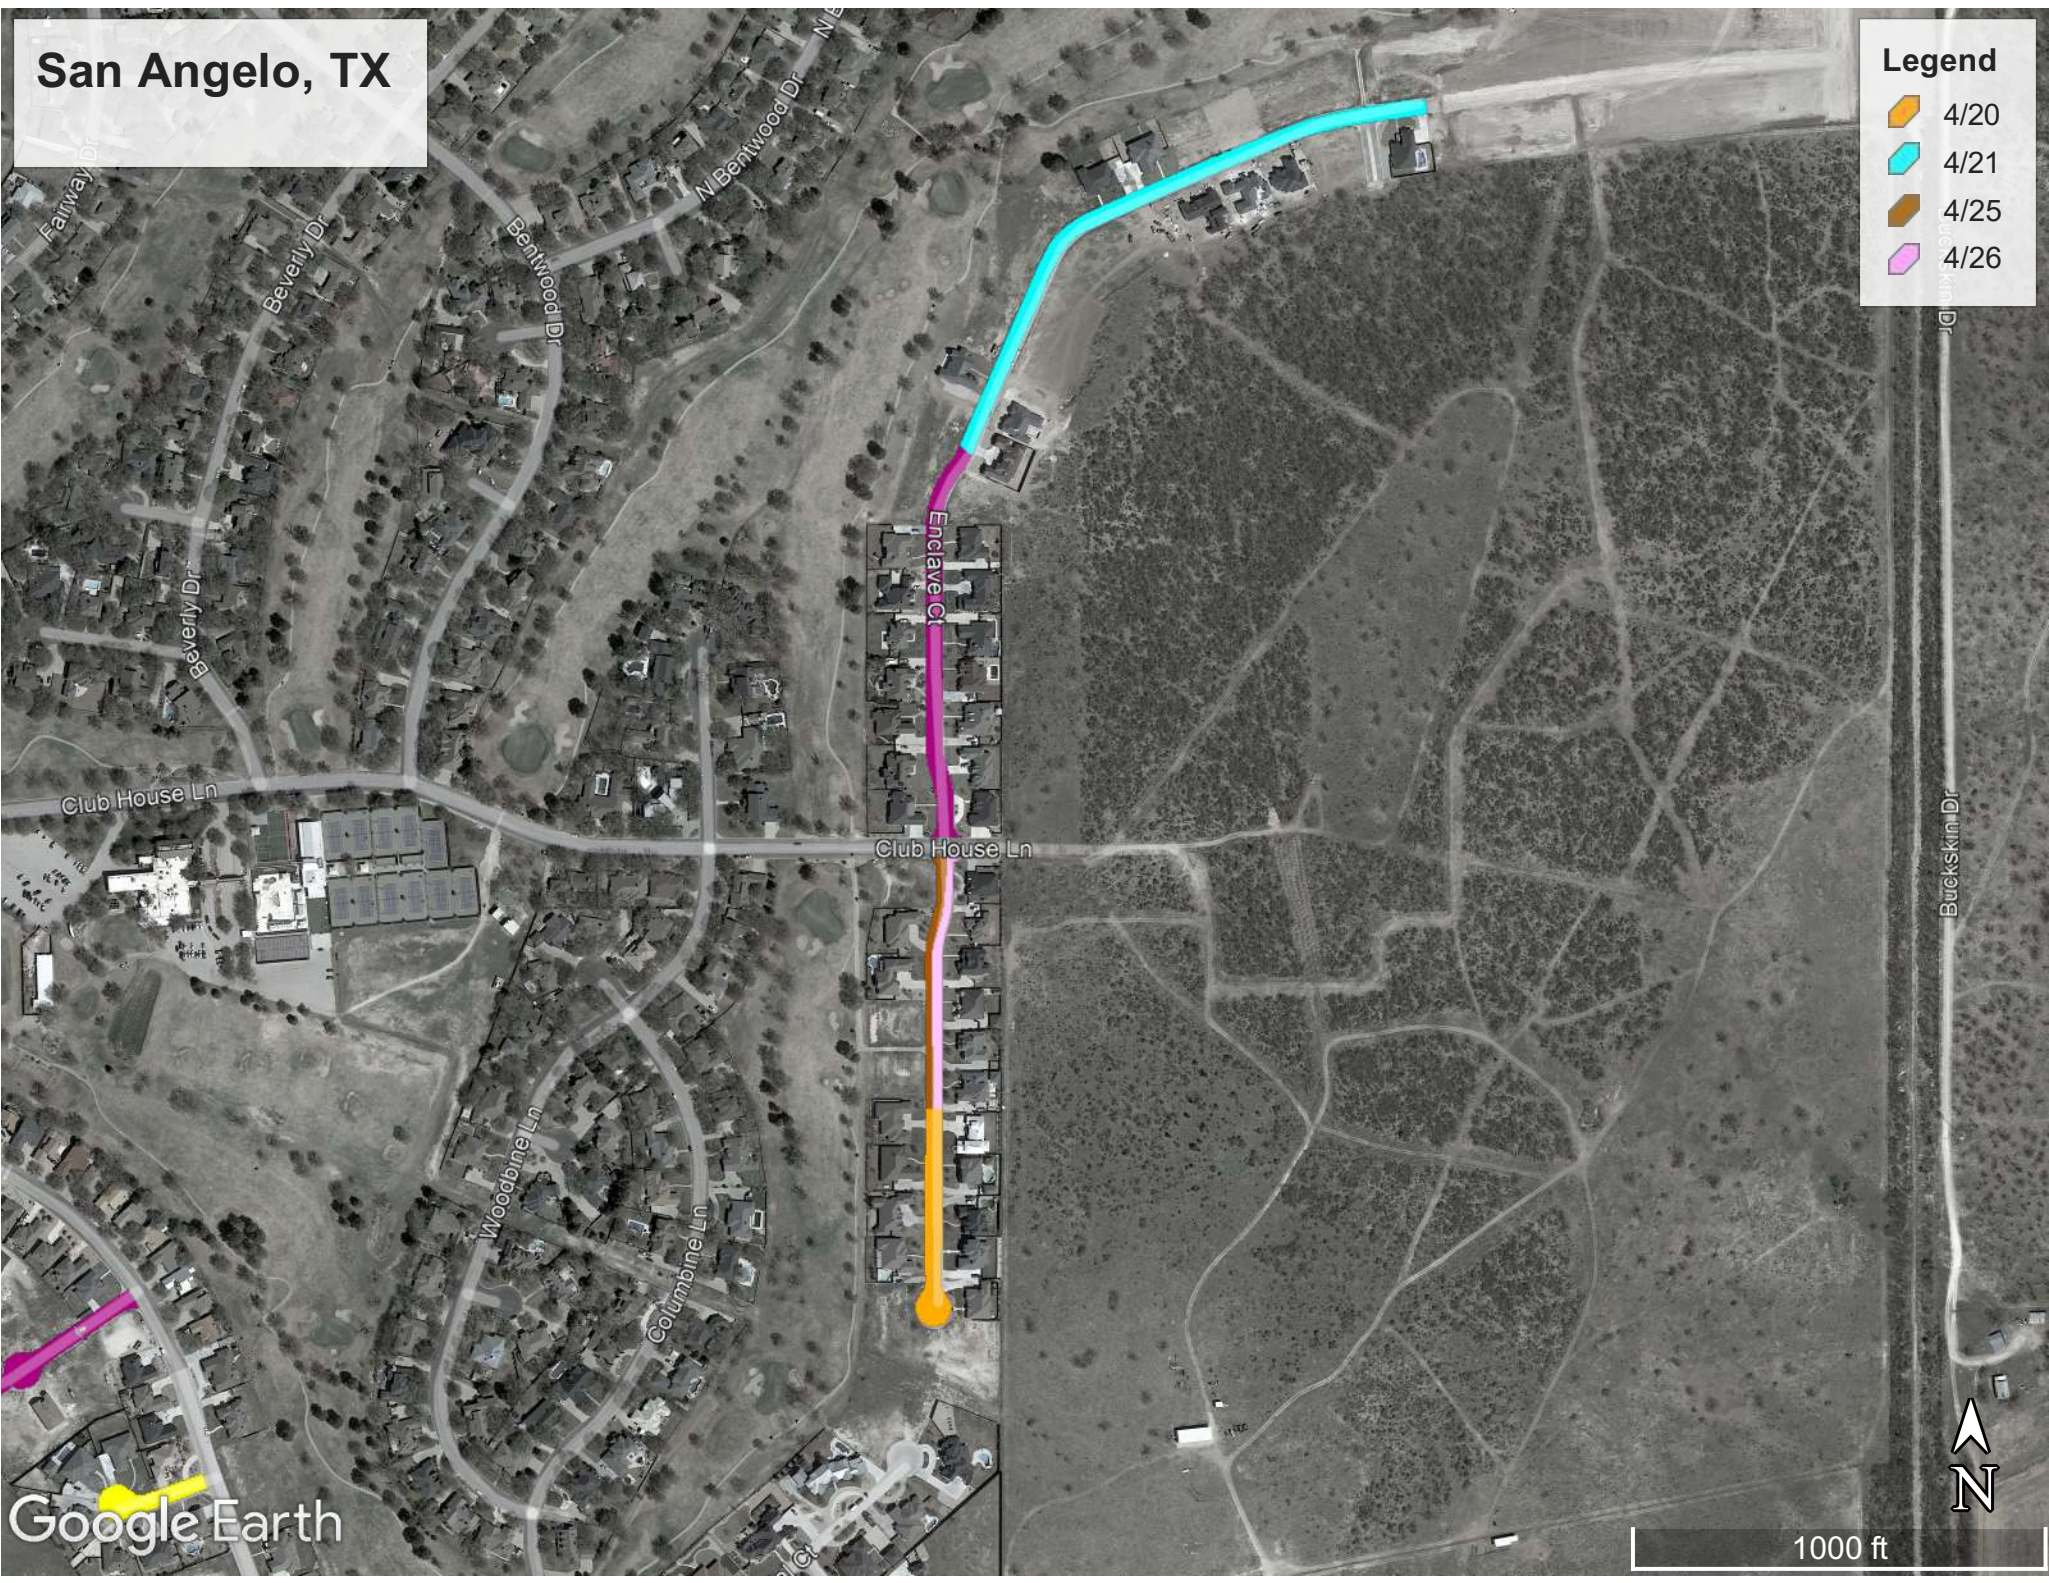

# San Angelo, TX

## Legend

- 4/20
- 4/21
- 4/25
- 4/26

Google Earth

1000 ft