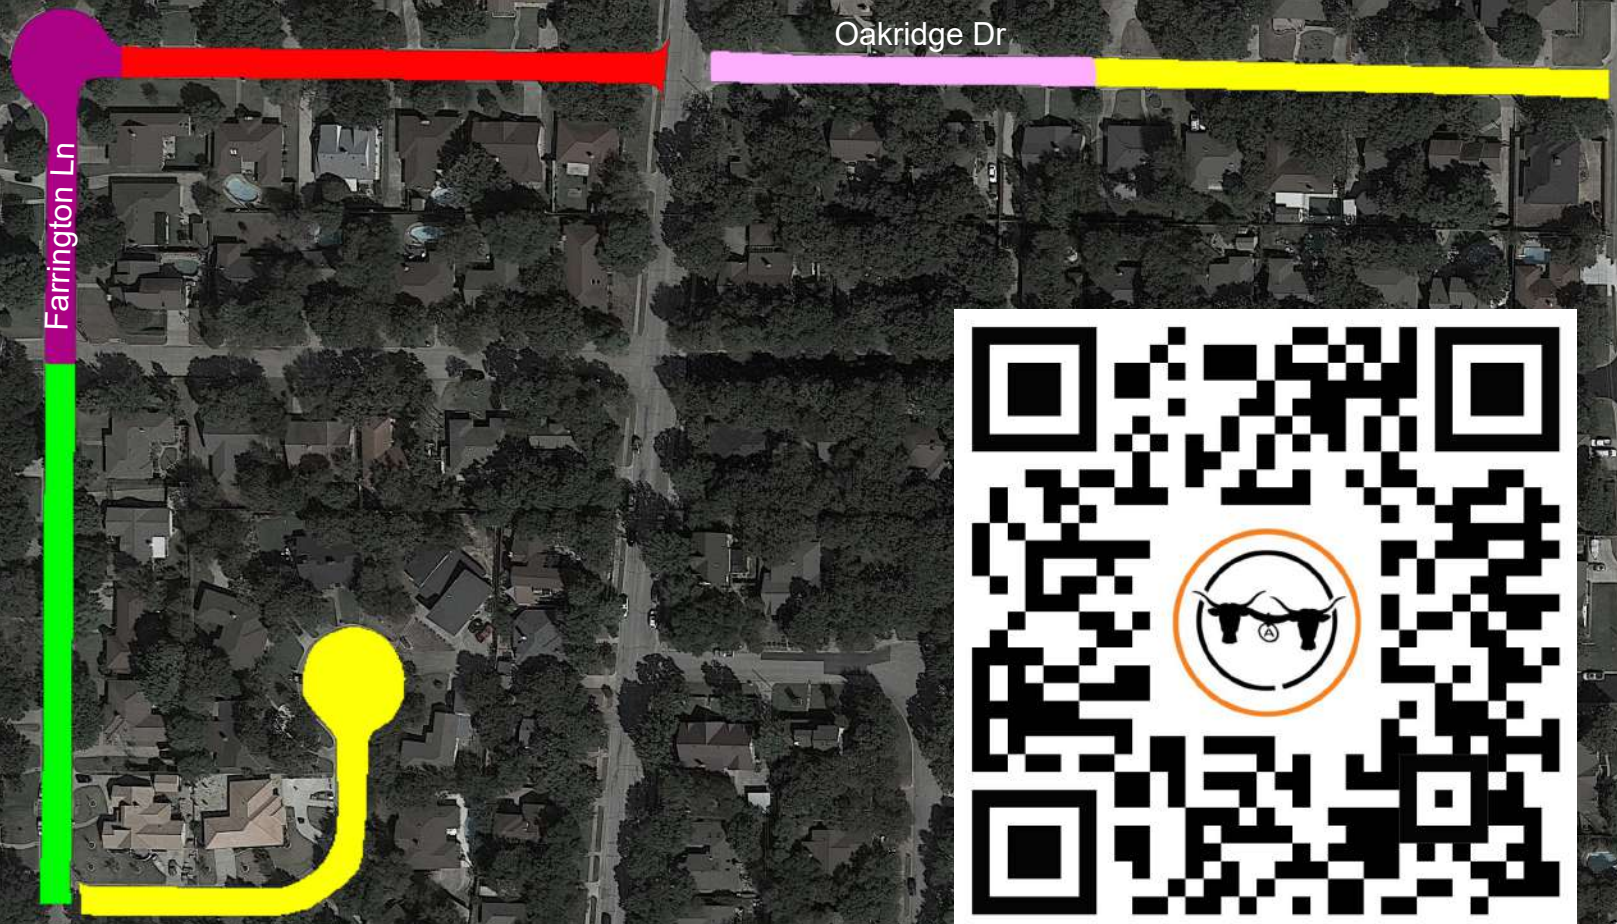

Hurst, TX

Legend

- 6/2
- 6/5
- 6/6
- 6/9
- 6/10

Google Earth

600 ft

A north arrow pointing upwards and a scale bar representing 600 feet are located in the bottom right corner of the map.