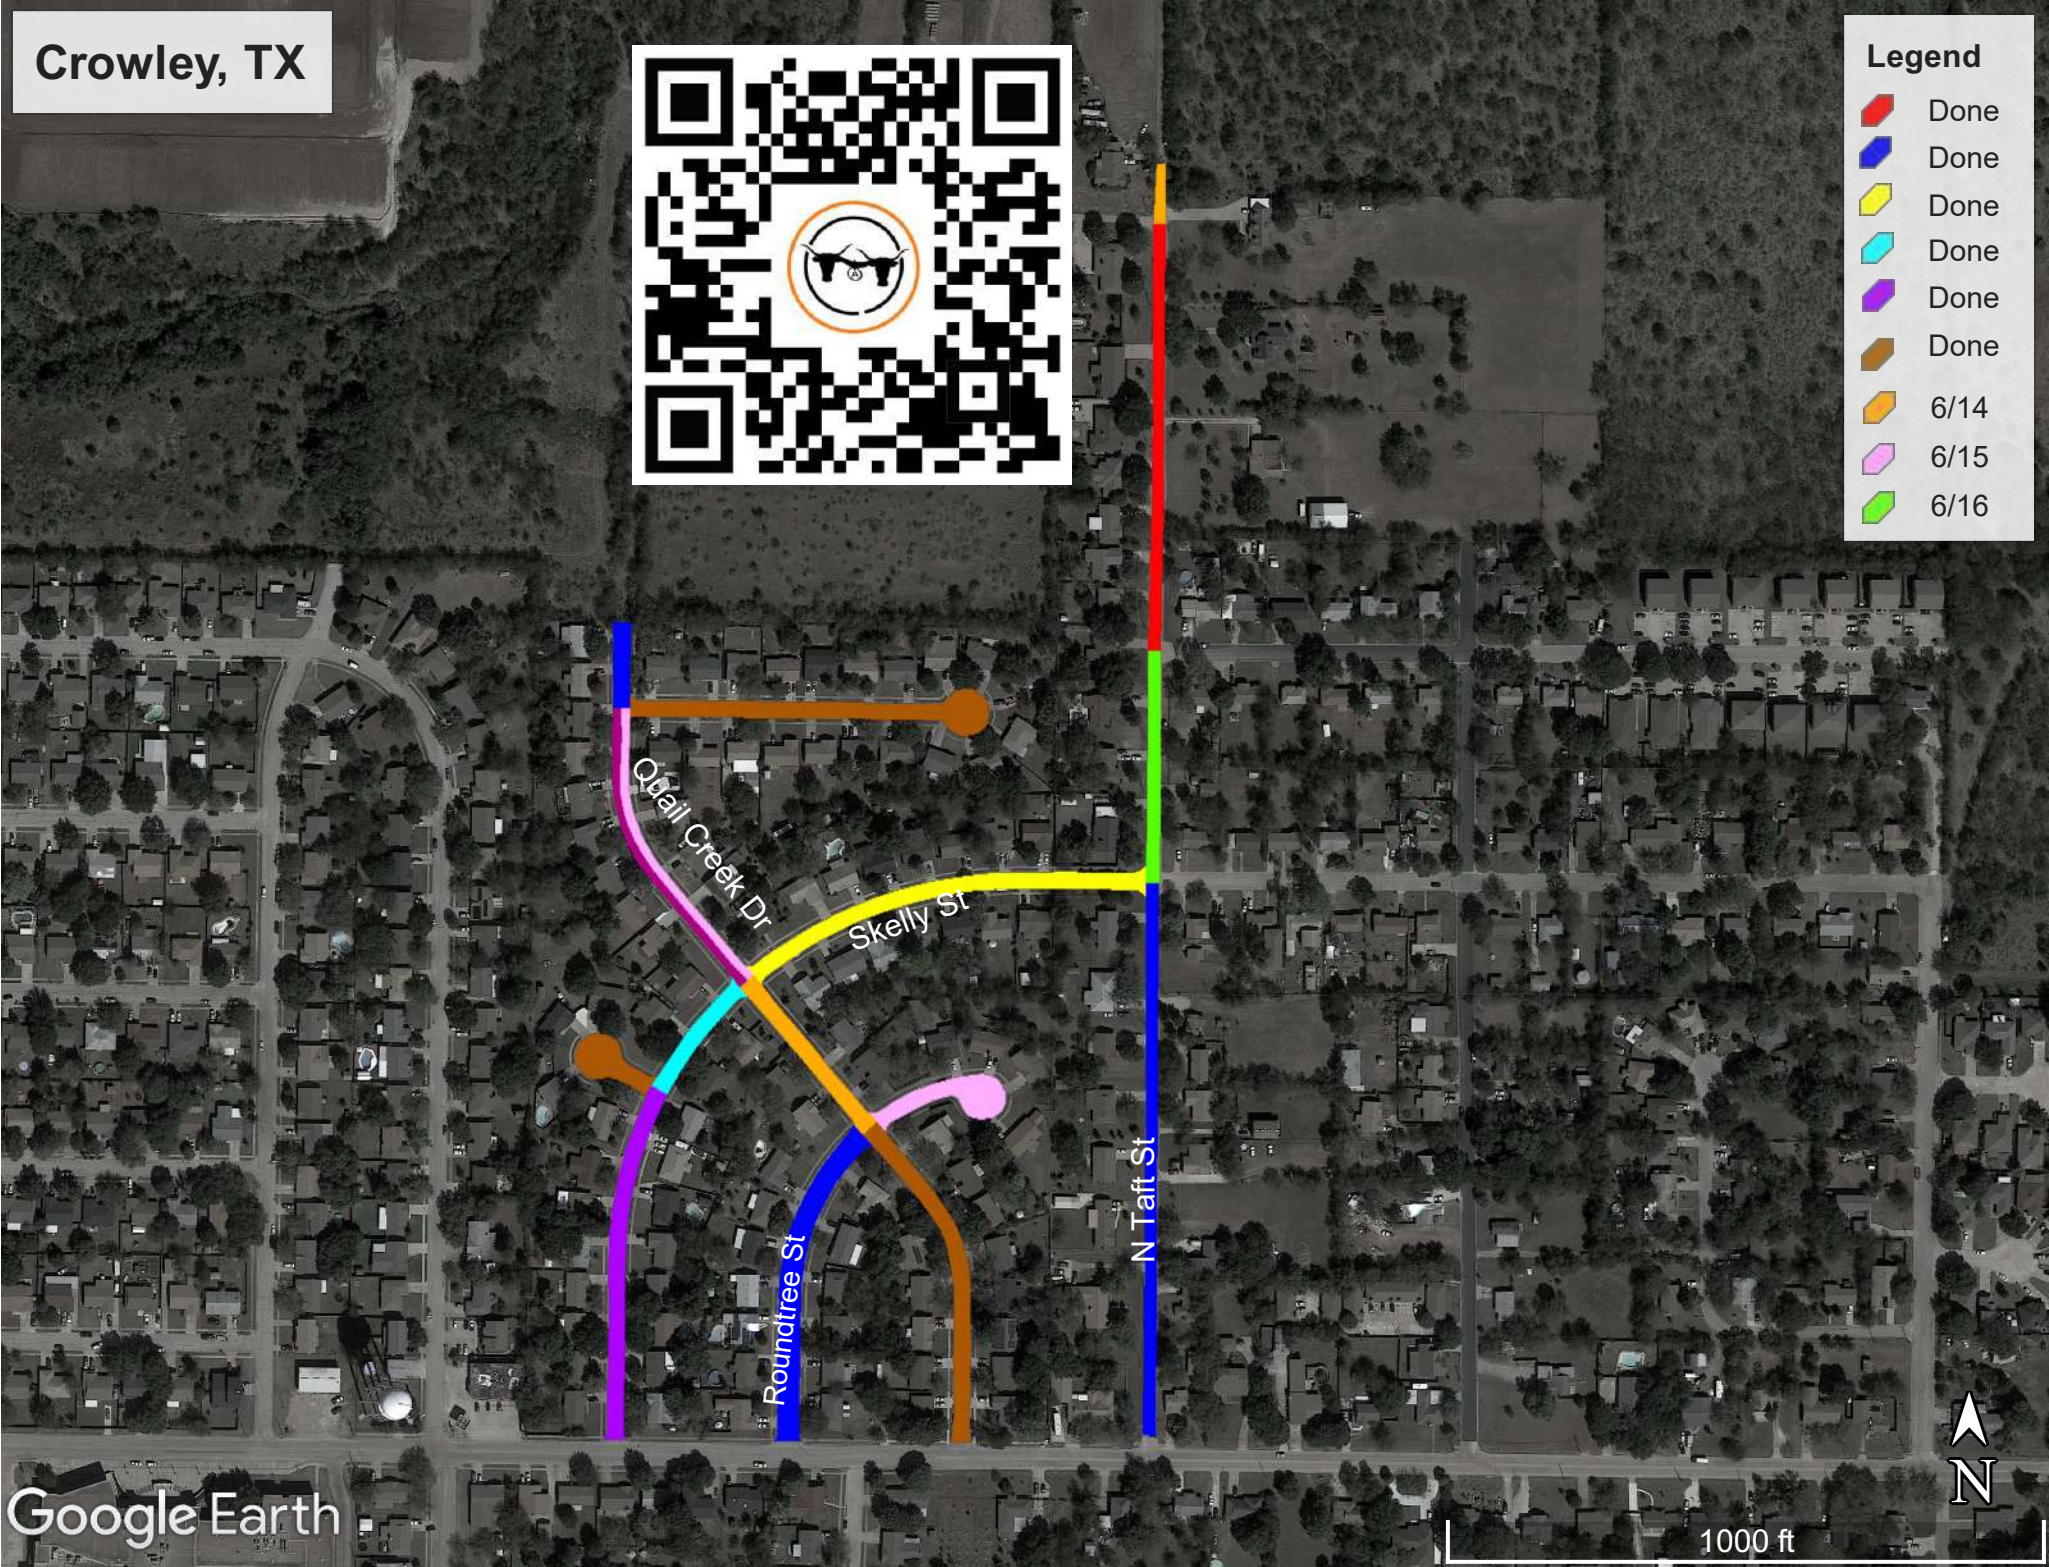

Crowley, TX

Legend

-  Done
-  Done
-  Done
-  Done
-  Done
-  Done
-  6/14
-  6/15
-  6/16

Google Earth

1000 ft