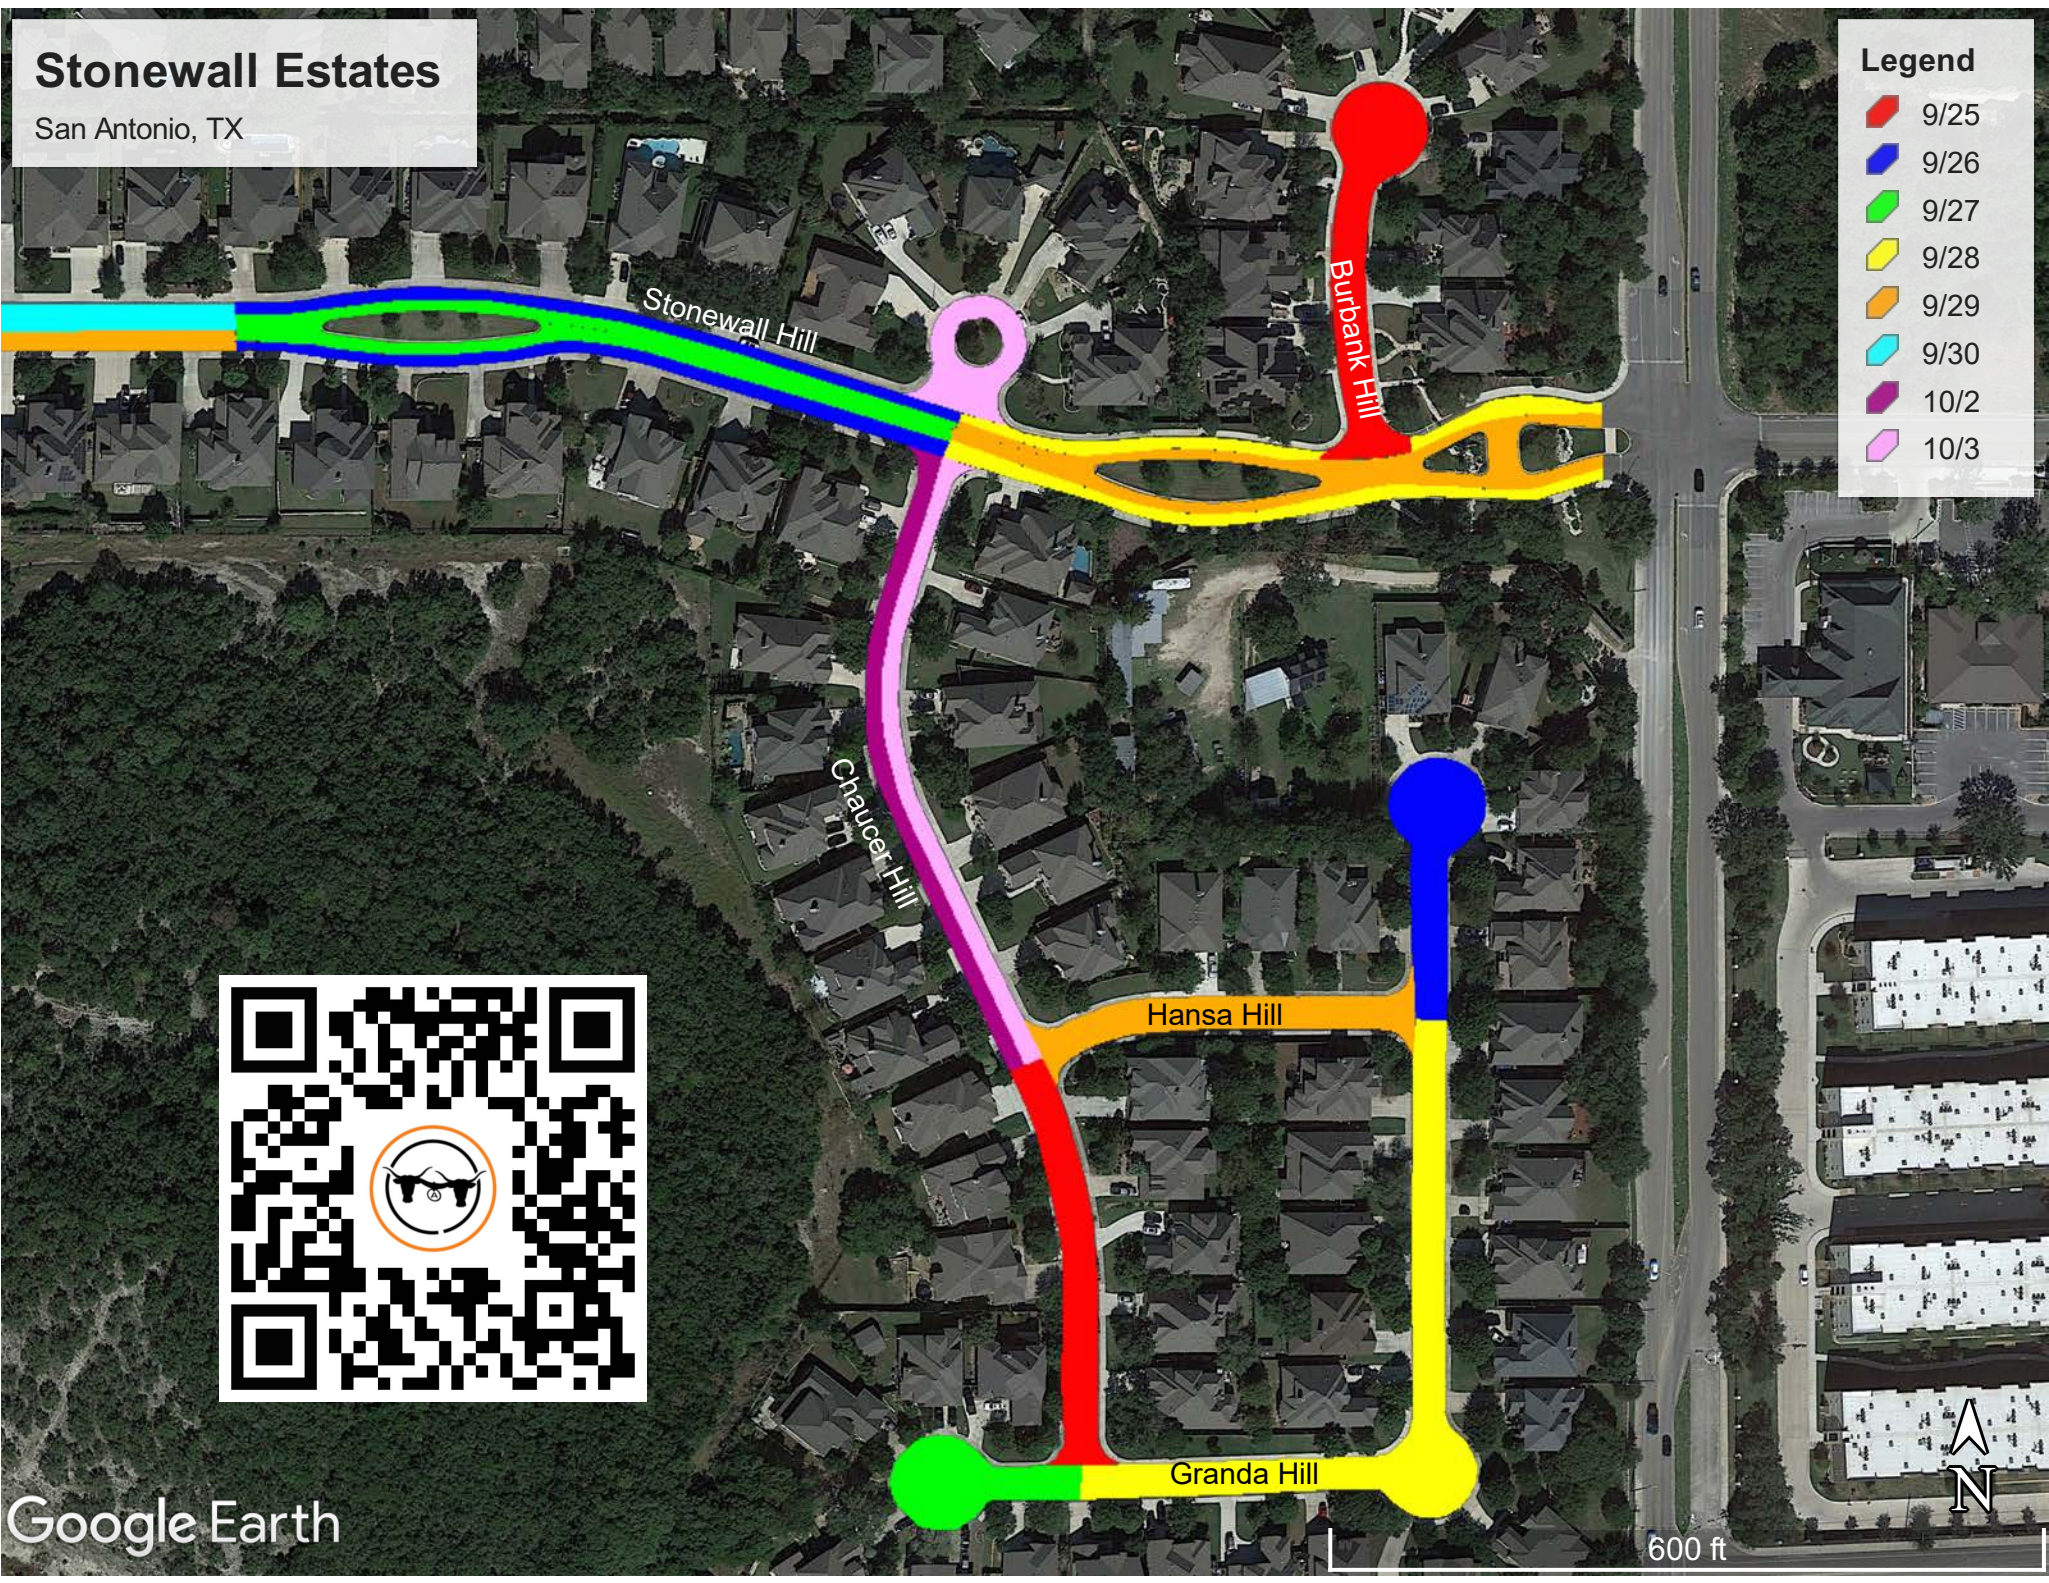

Stonewall Estates

San Antonio, TX

Legend

- 9/25
- 9/26
- 9/27
- 9/28
- 9/29
- 9/30
- 10/2
- 10/3

Google Earth

600 ft