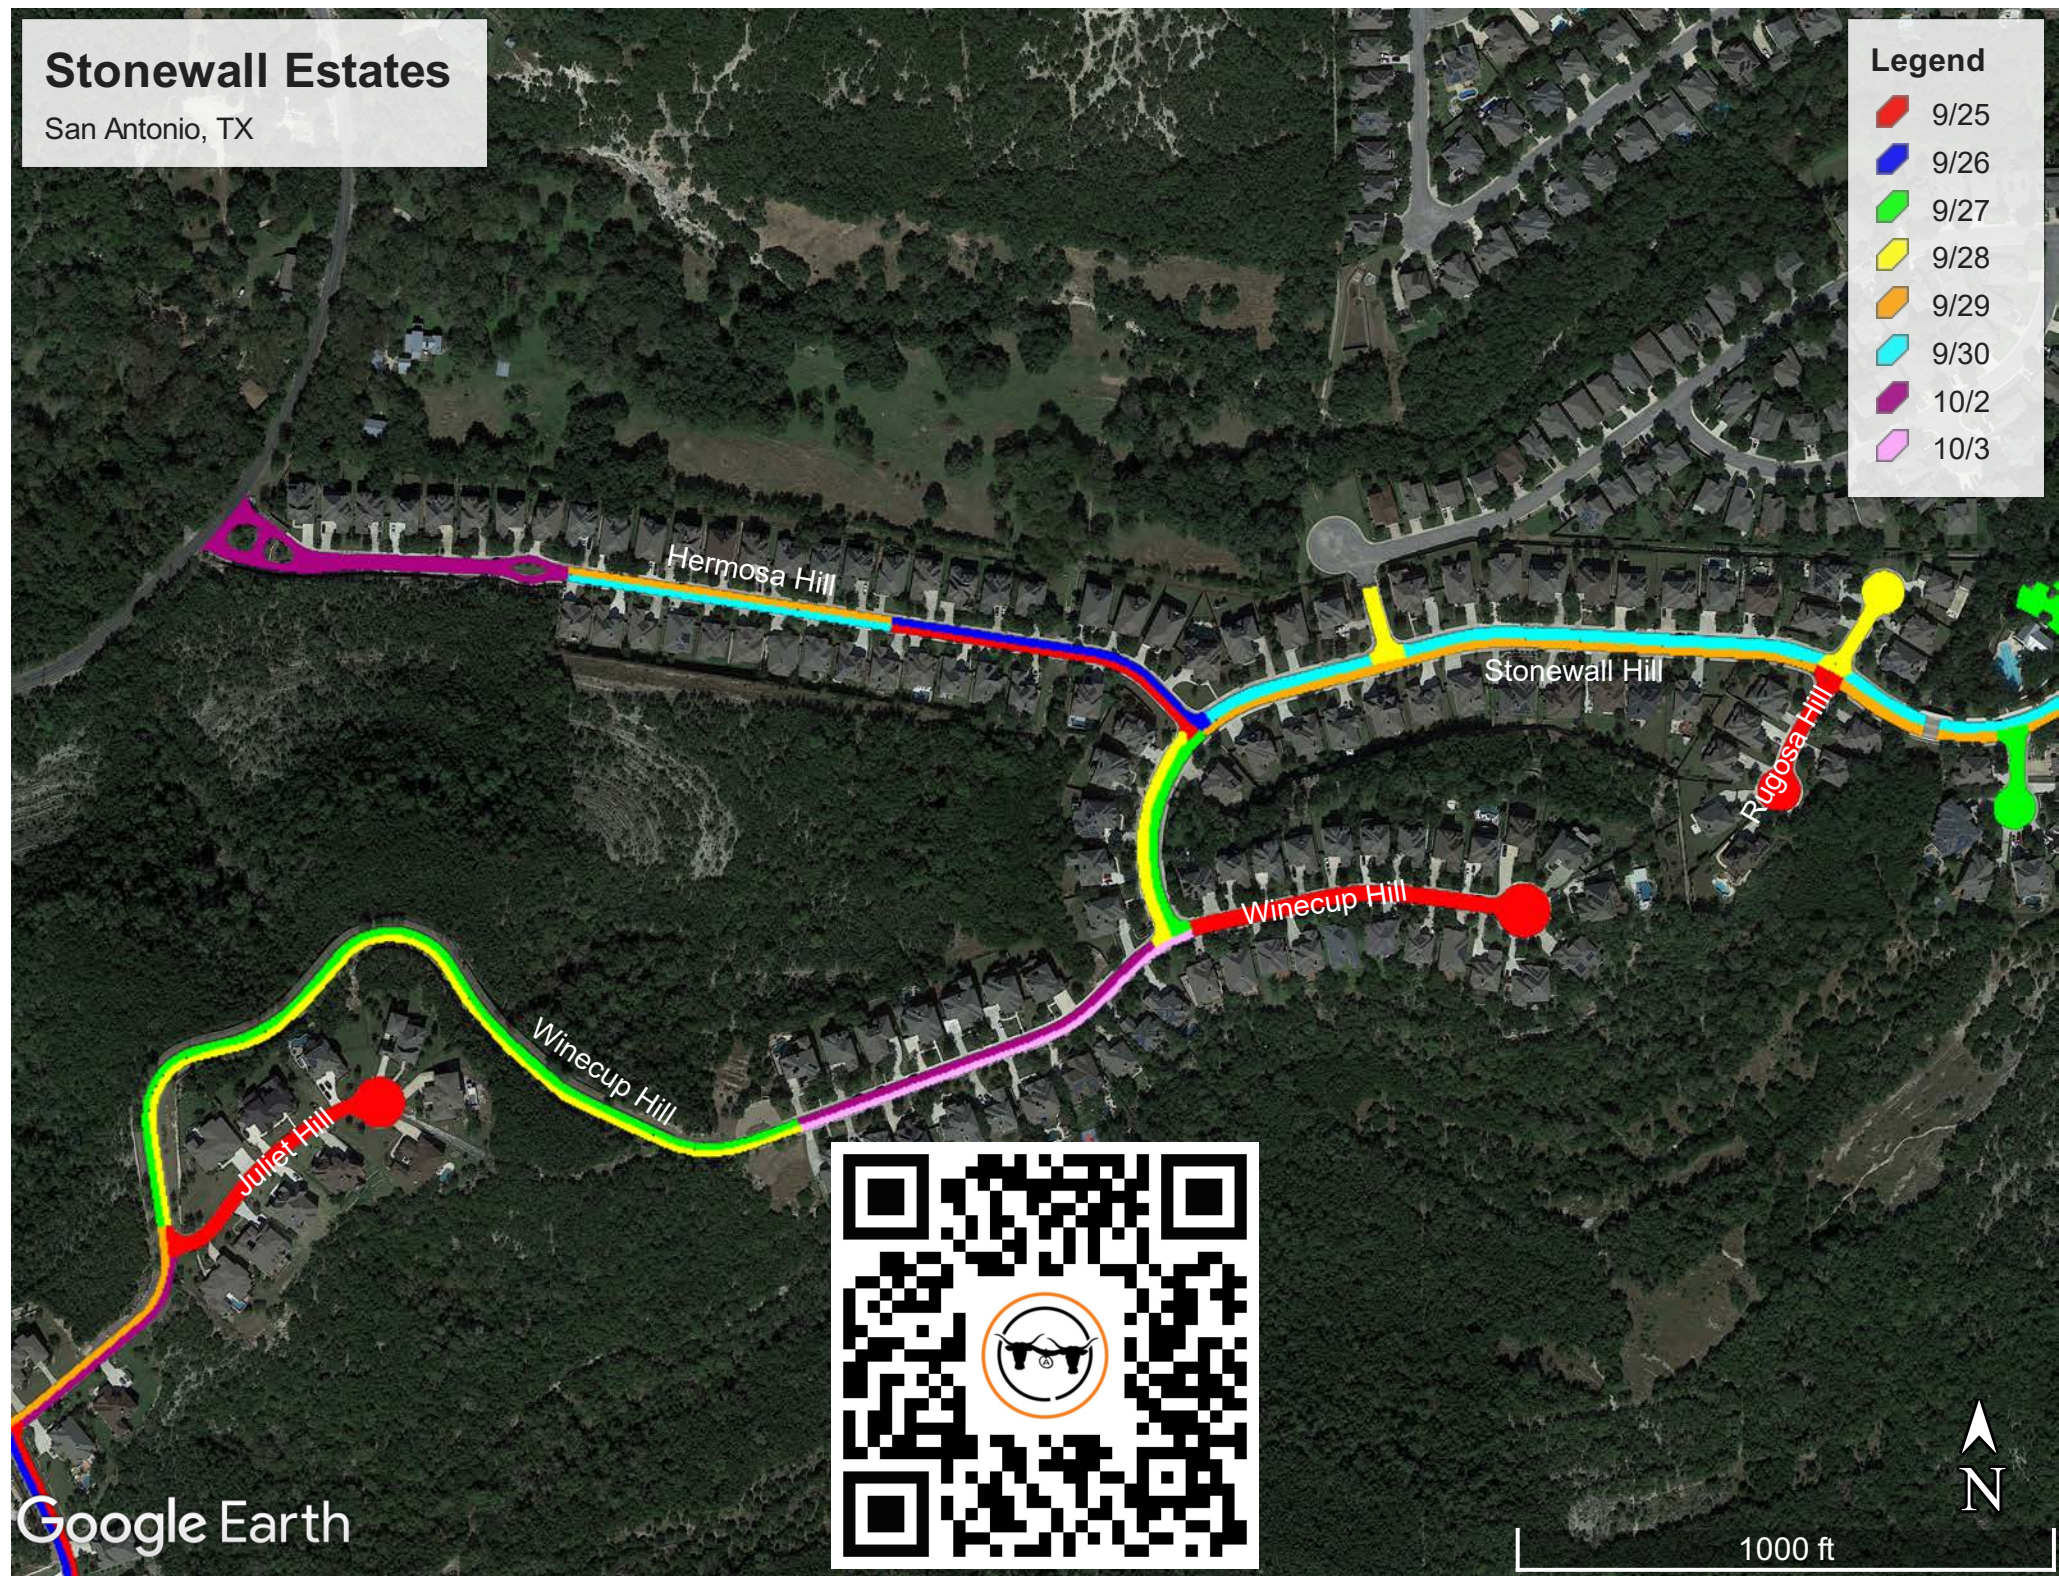

Stonewall Estates

San Antonio, TX

Legend

- 9/25
- 9/26
- 9/27
- 9/28
- 9/29
- 9/30
- 10/2
- 10/3

Google Earth

1000 ft