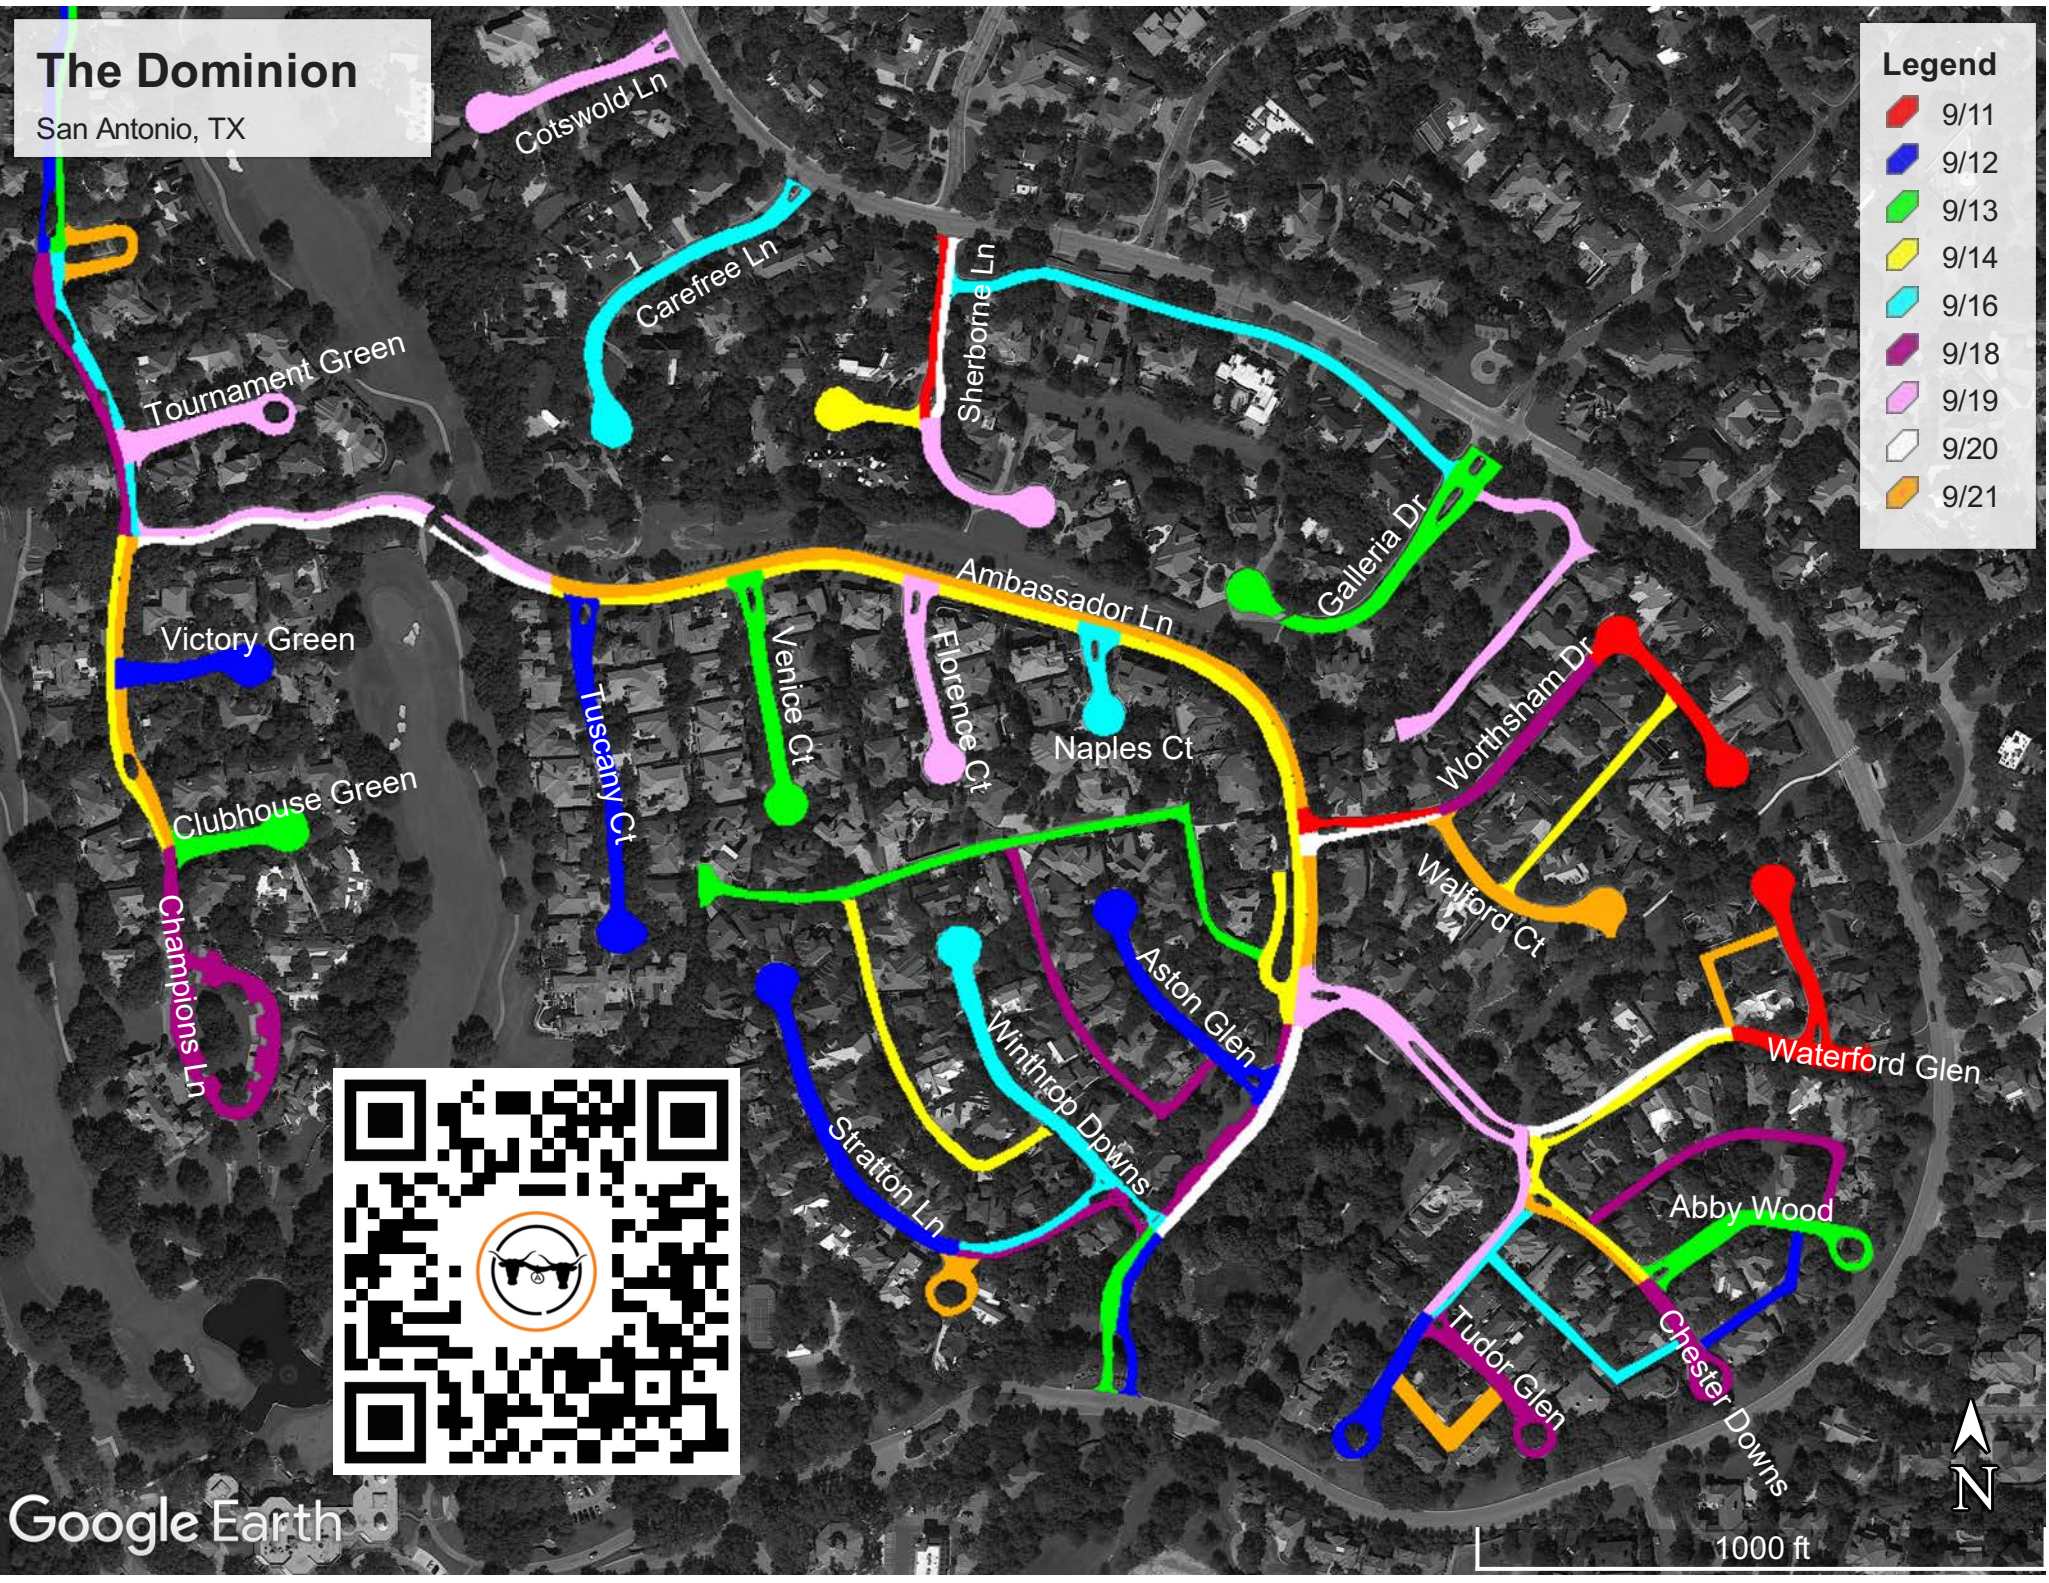

The Dominion

San Antonio, TX

Legend

- 9/11
- 9/12
- 9/13
- 9/14
- 9/16
- 9/18
- 9/19
- 9/20
- 9/21

Cotswold Ln

Carefree Ln

Sherborne Ln

Tournament Green

Ambassador Ln

Galleria Dr

Victory Green

Worthsham Dr

Clubhouse Green

Tuscany Ct

Venice Ct

Elbernoe Ct

Naples Ct

Champions Ln

Walford Ct

Aston Glen

Waterford Glen

Stratton Ln

Winthrop Dpwns

Abby Wood

Google Earth

1000 ft