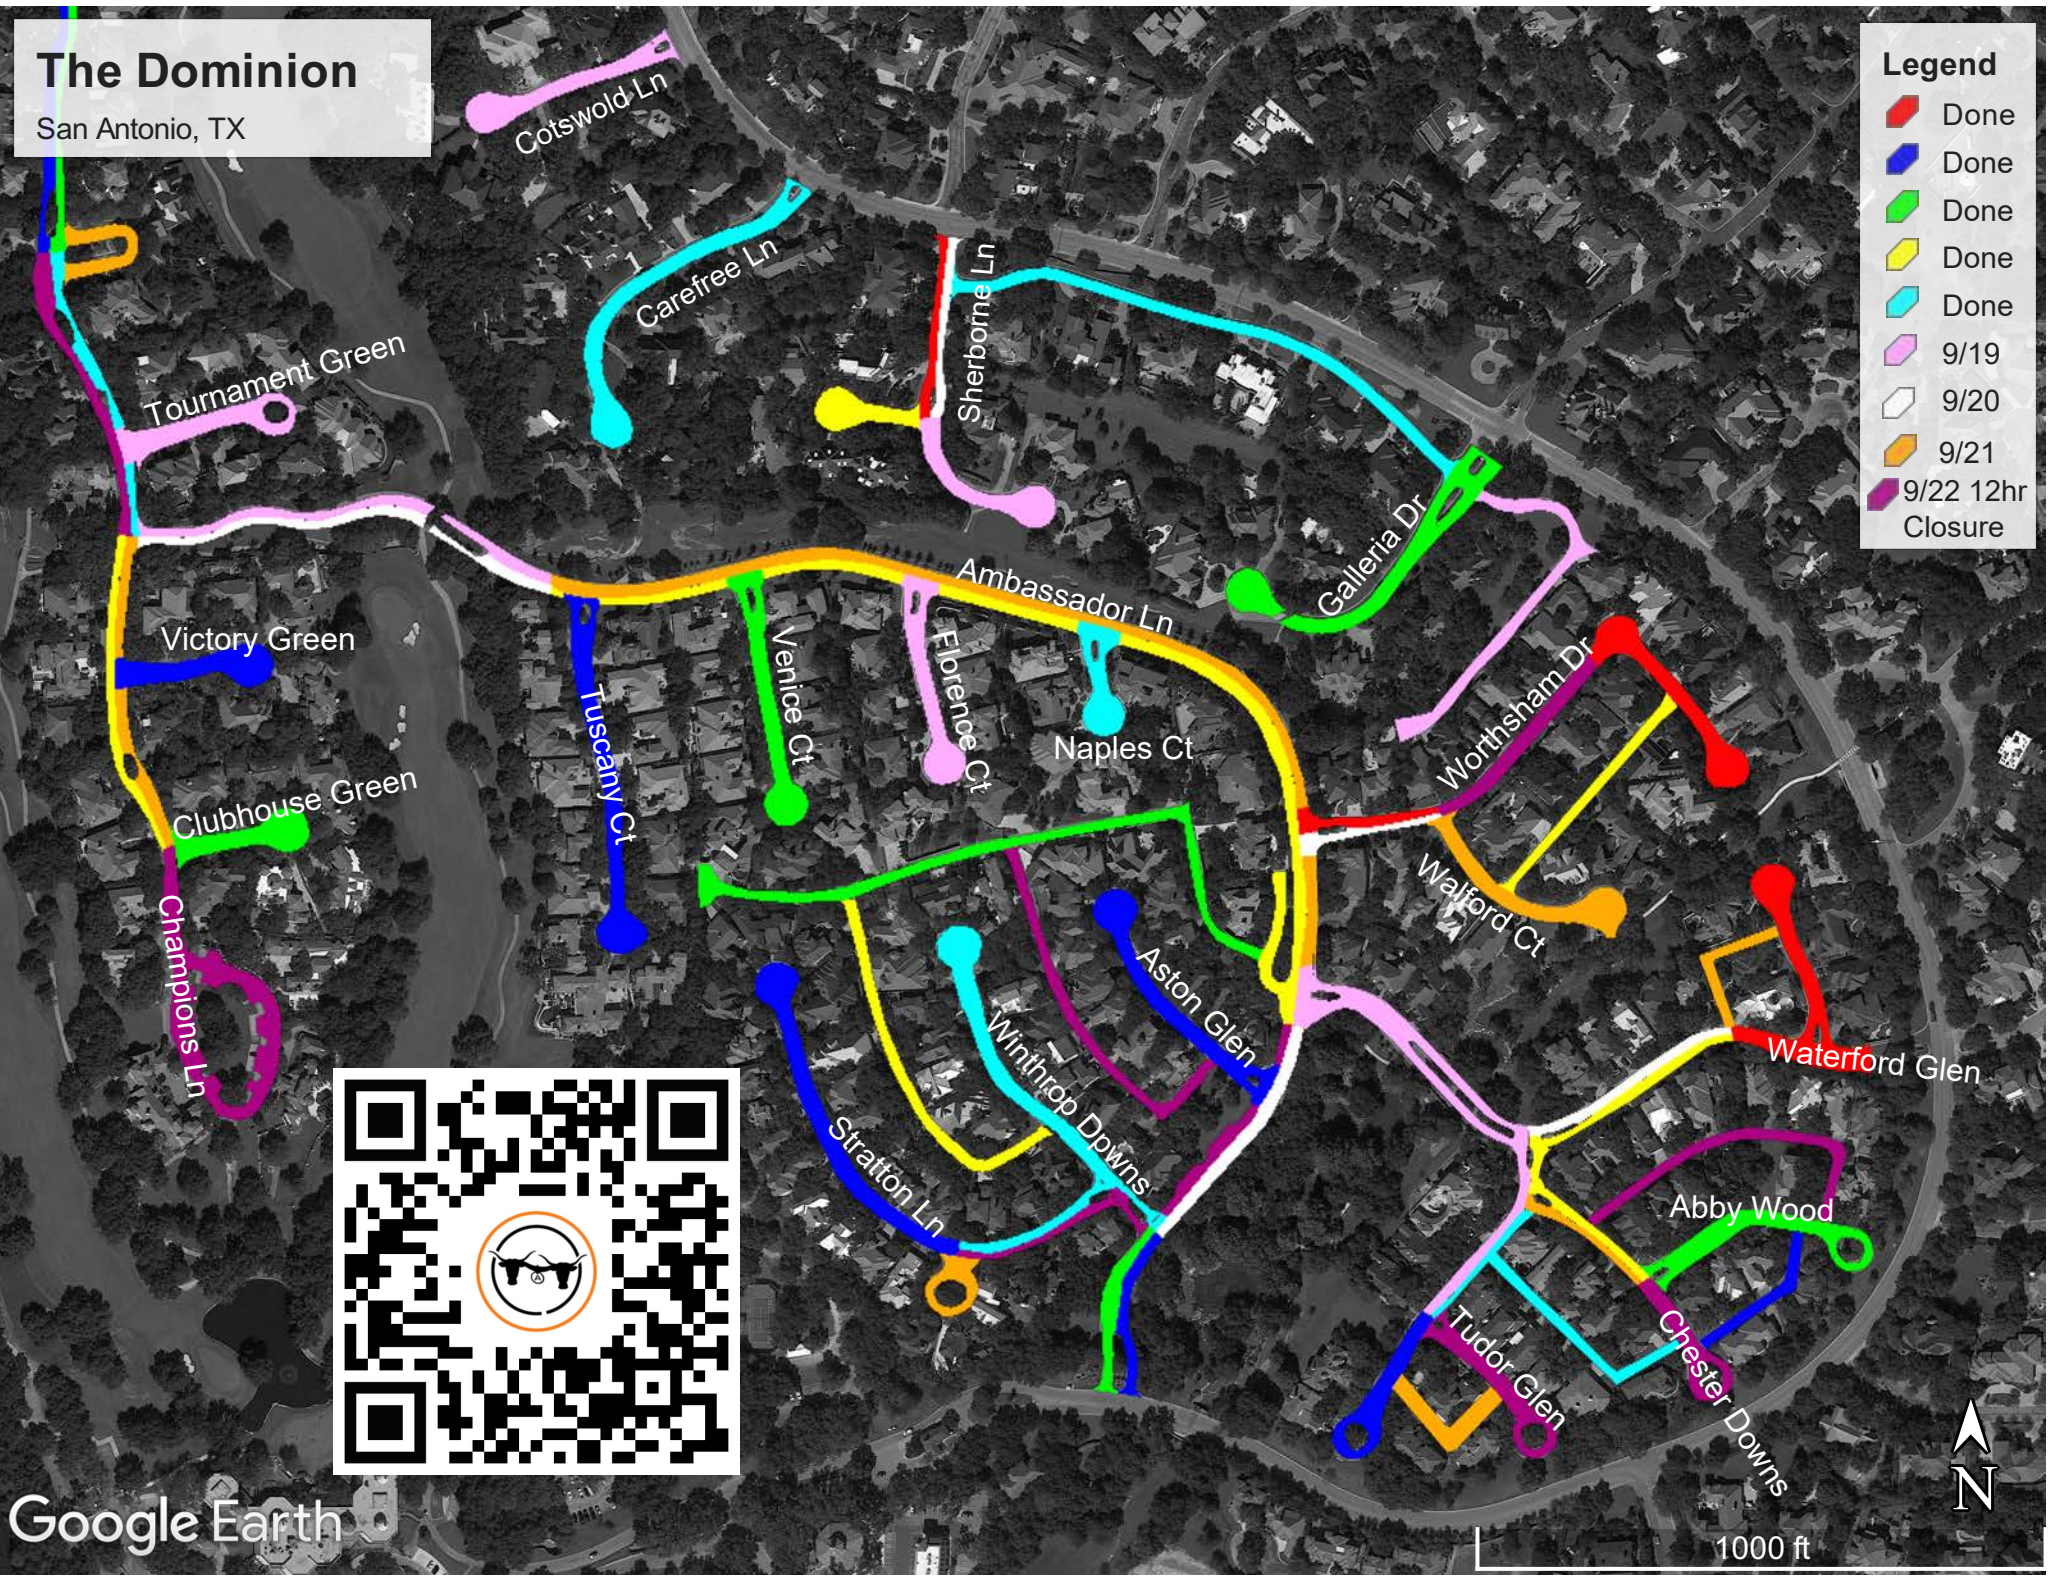

# The Dominion

San Antonio, TX

## Legend

- Done
- Done
- Done
- Done
- Done
- 9/19
- 9/20
- 9/21
- 9/22 12hr Closure

Google Earth

1000 ft