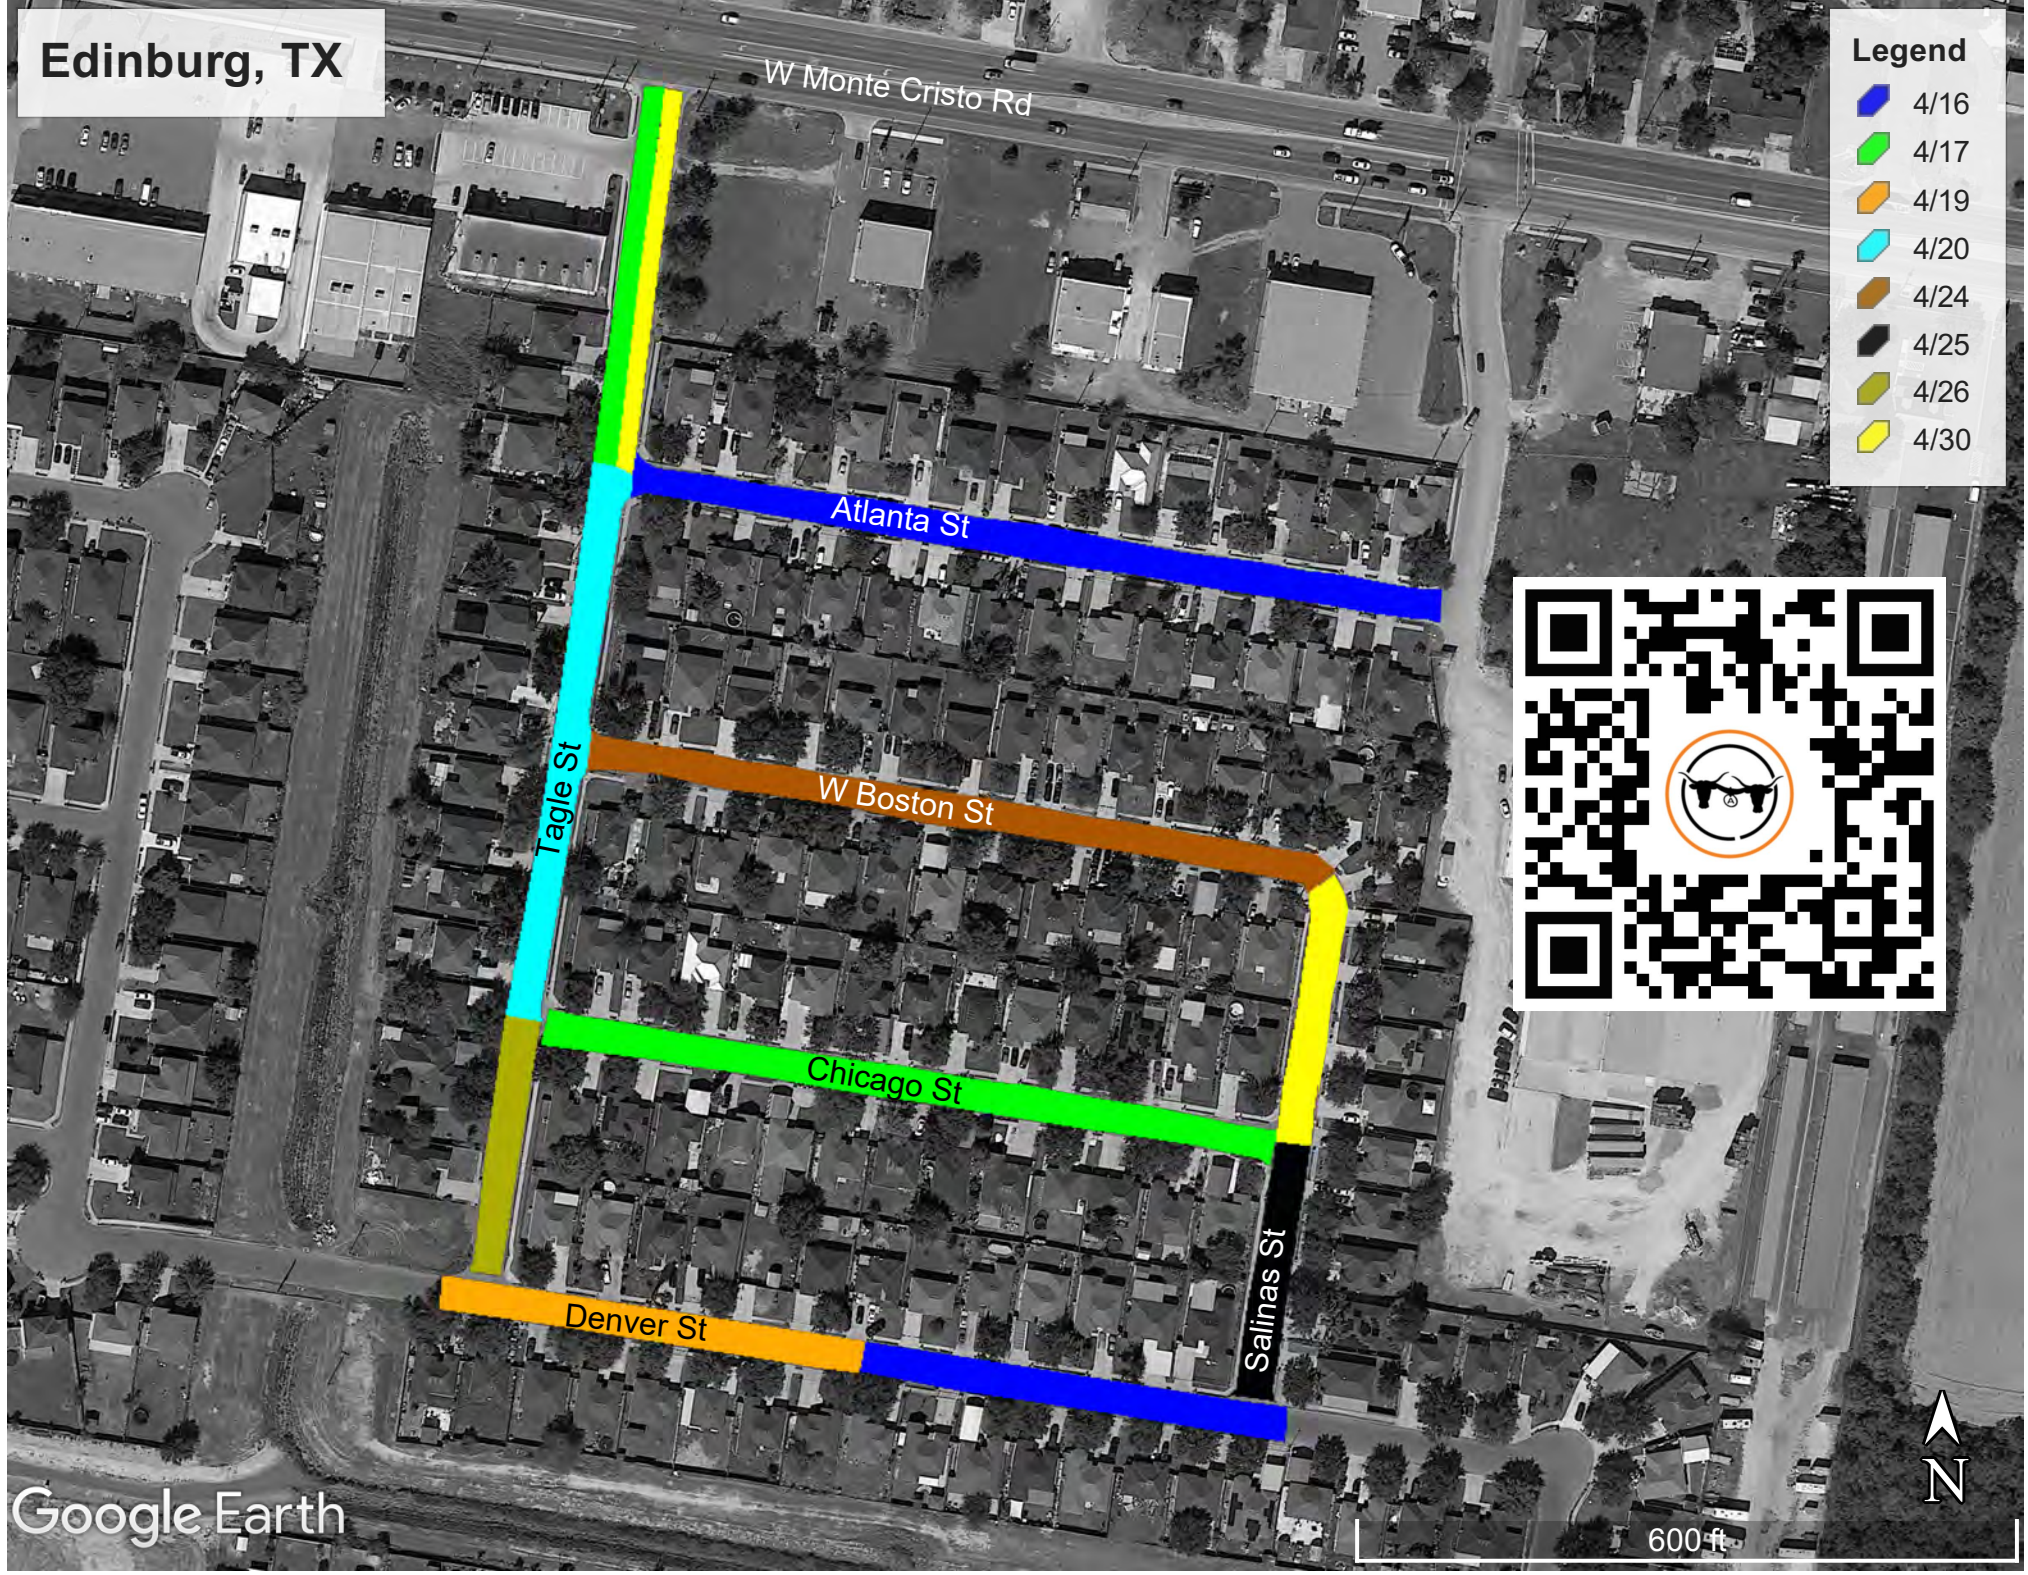

Edinburg, TX

Legend

- 4/16
- 4/17
- 4/19
- 4/20
- 4/24
- 4/25
- 4/26
- 4/30

Google Earth

600 ft