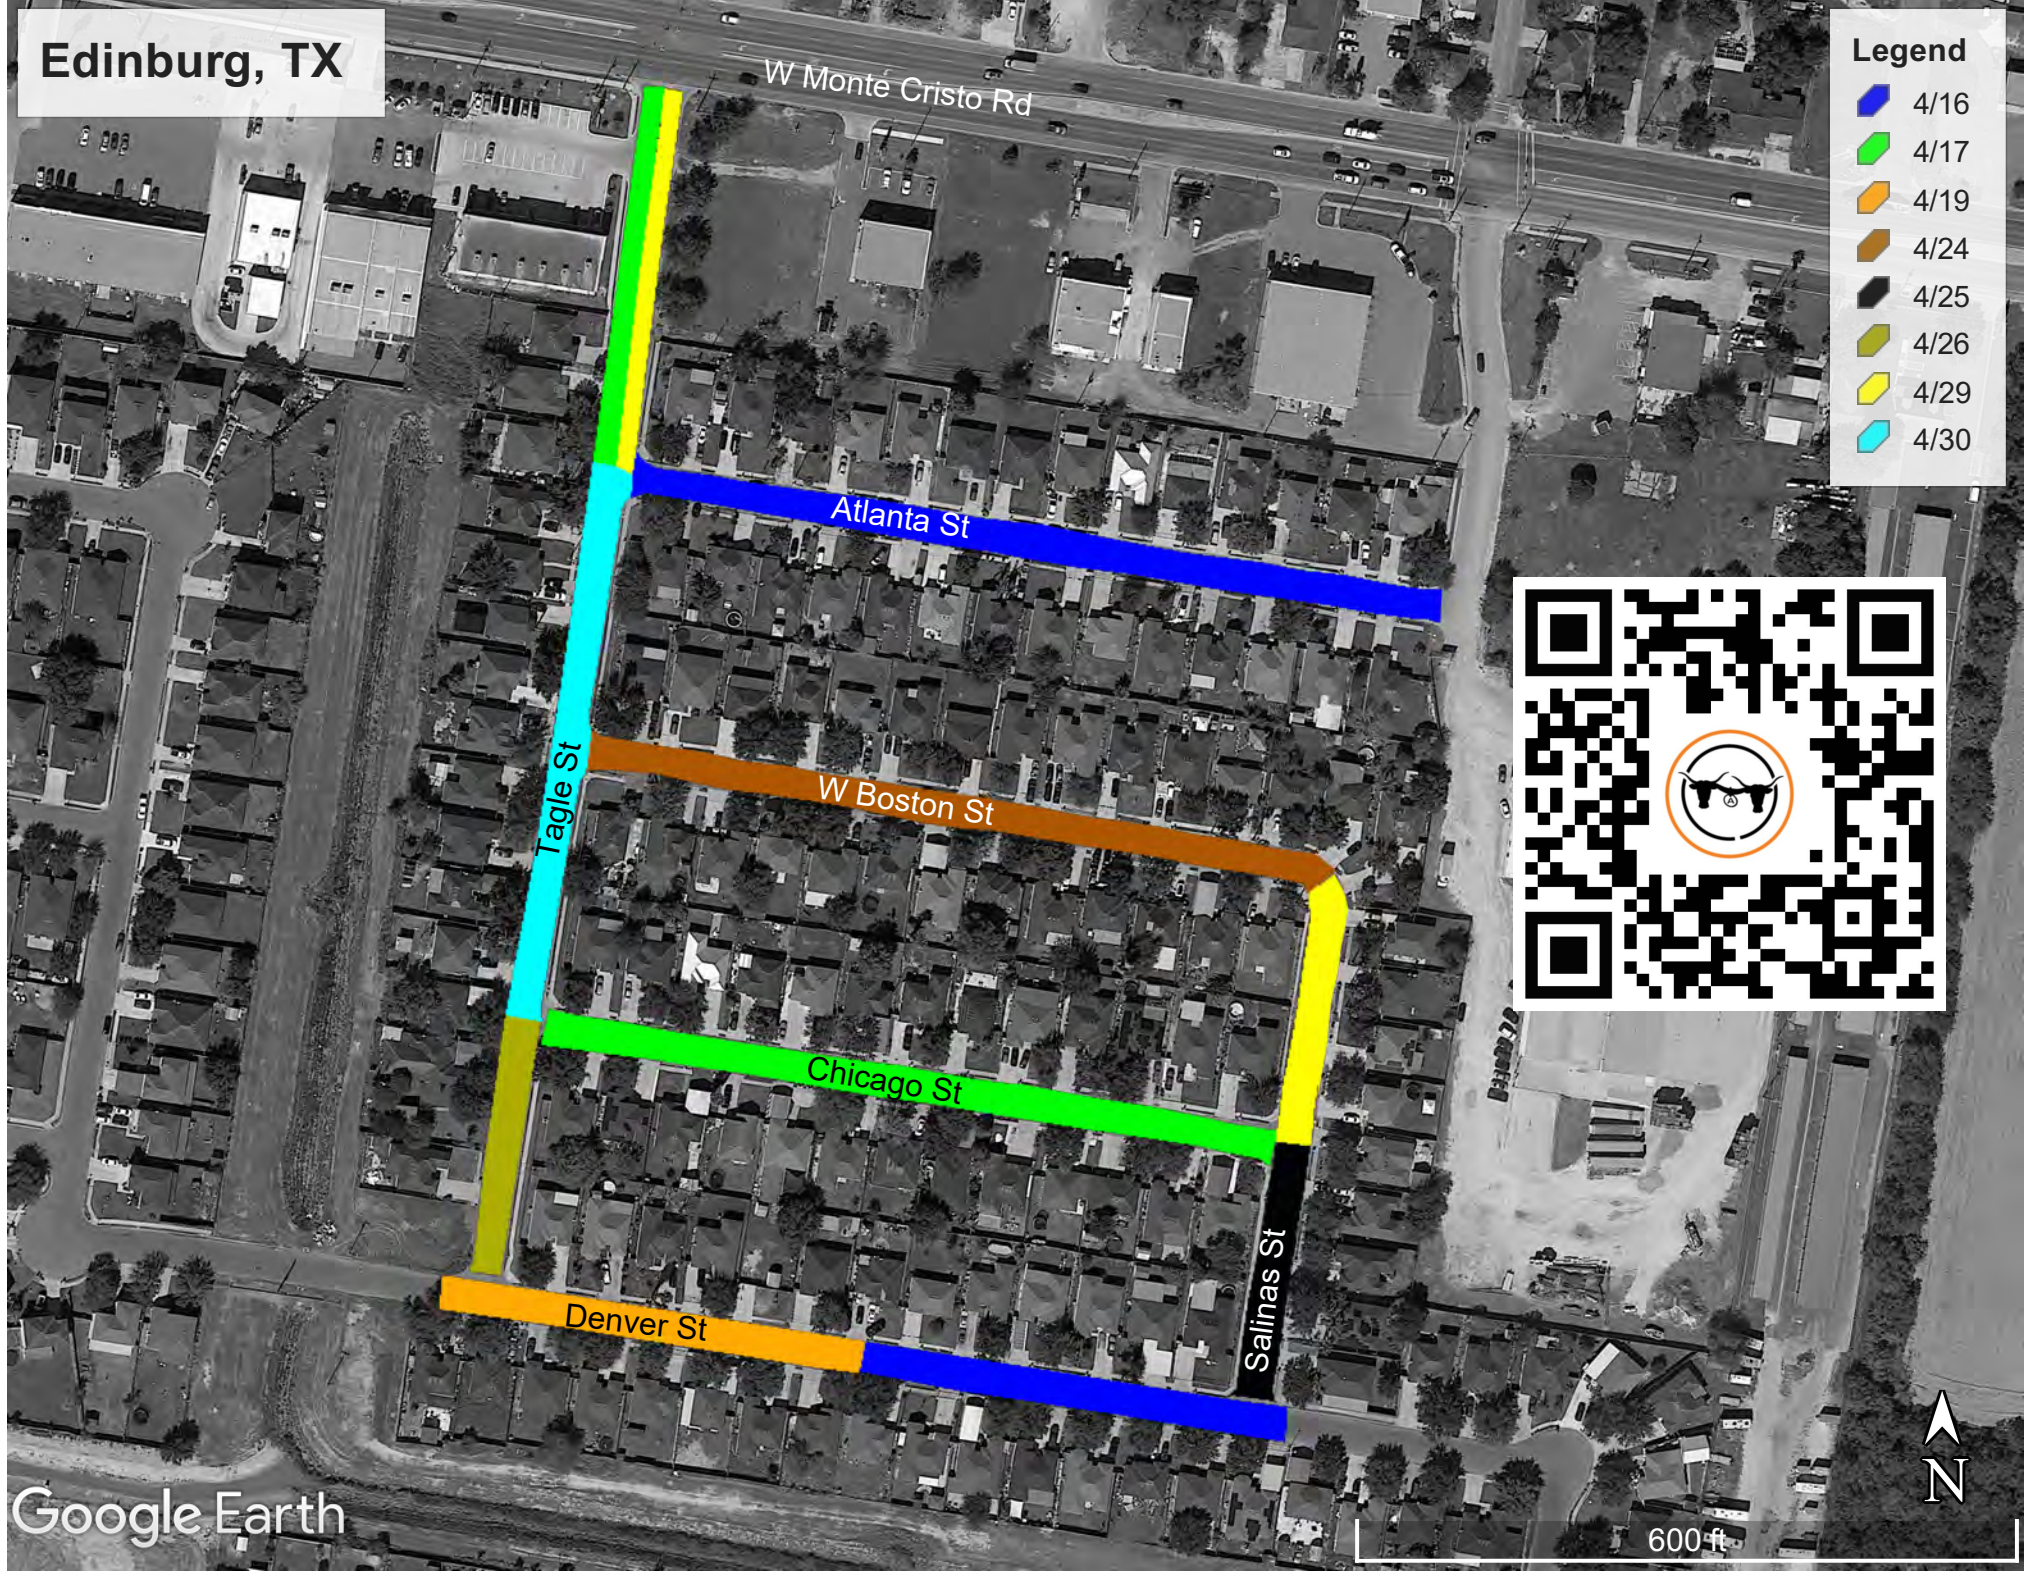

Edinburg, TX

Legend

- 4/16
- 4/17
- 4/19
- 4/24
- 4/25
- 4/26
- 4/29
- 4/30

Google Earth

600 ft