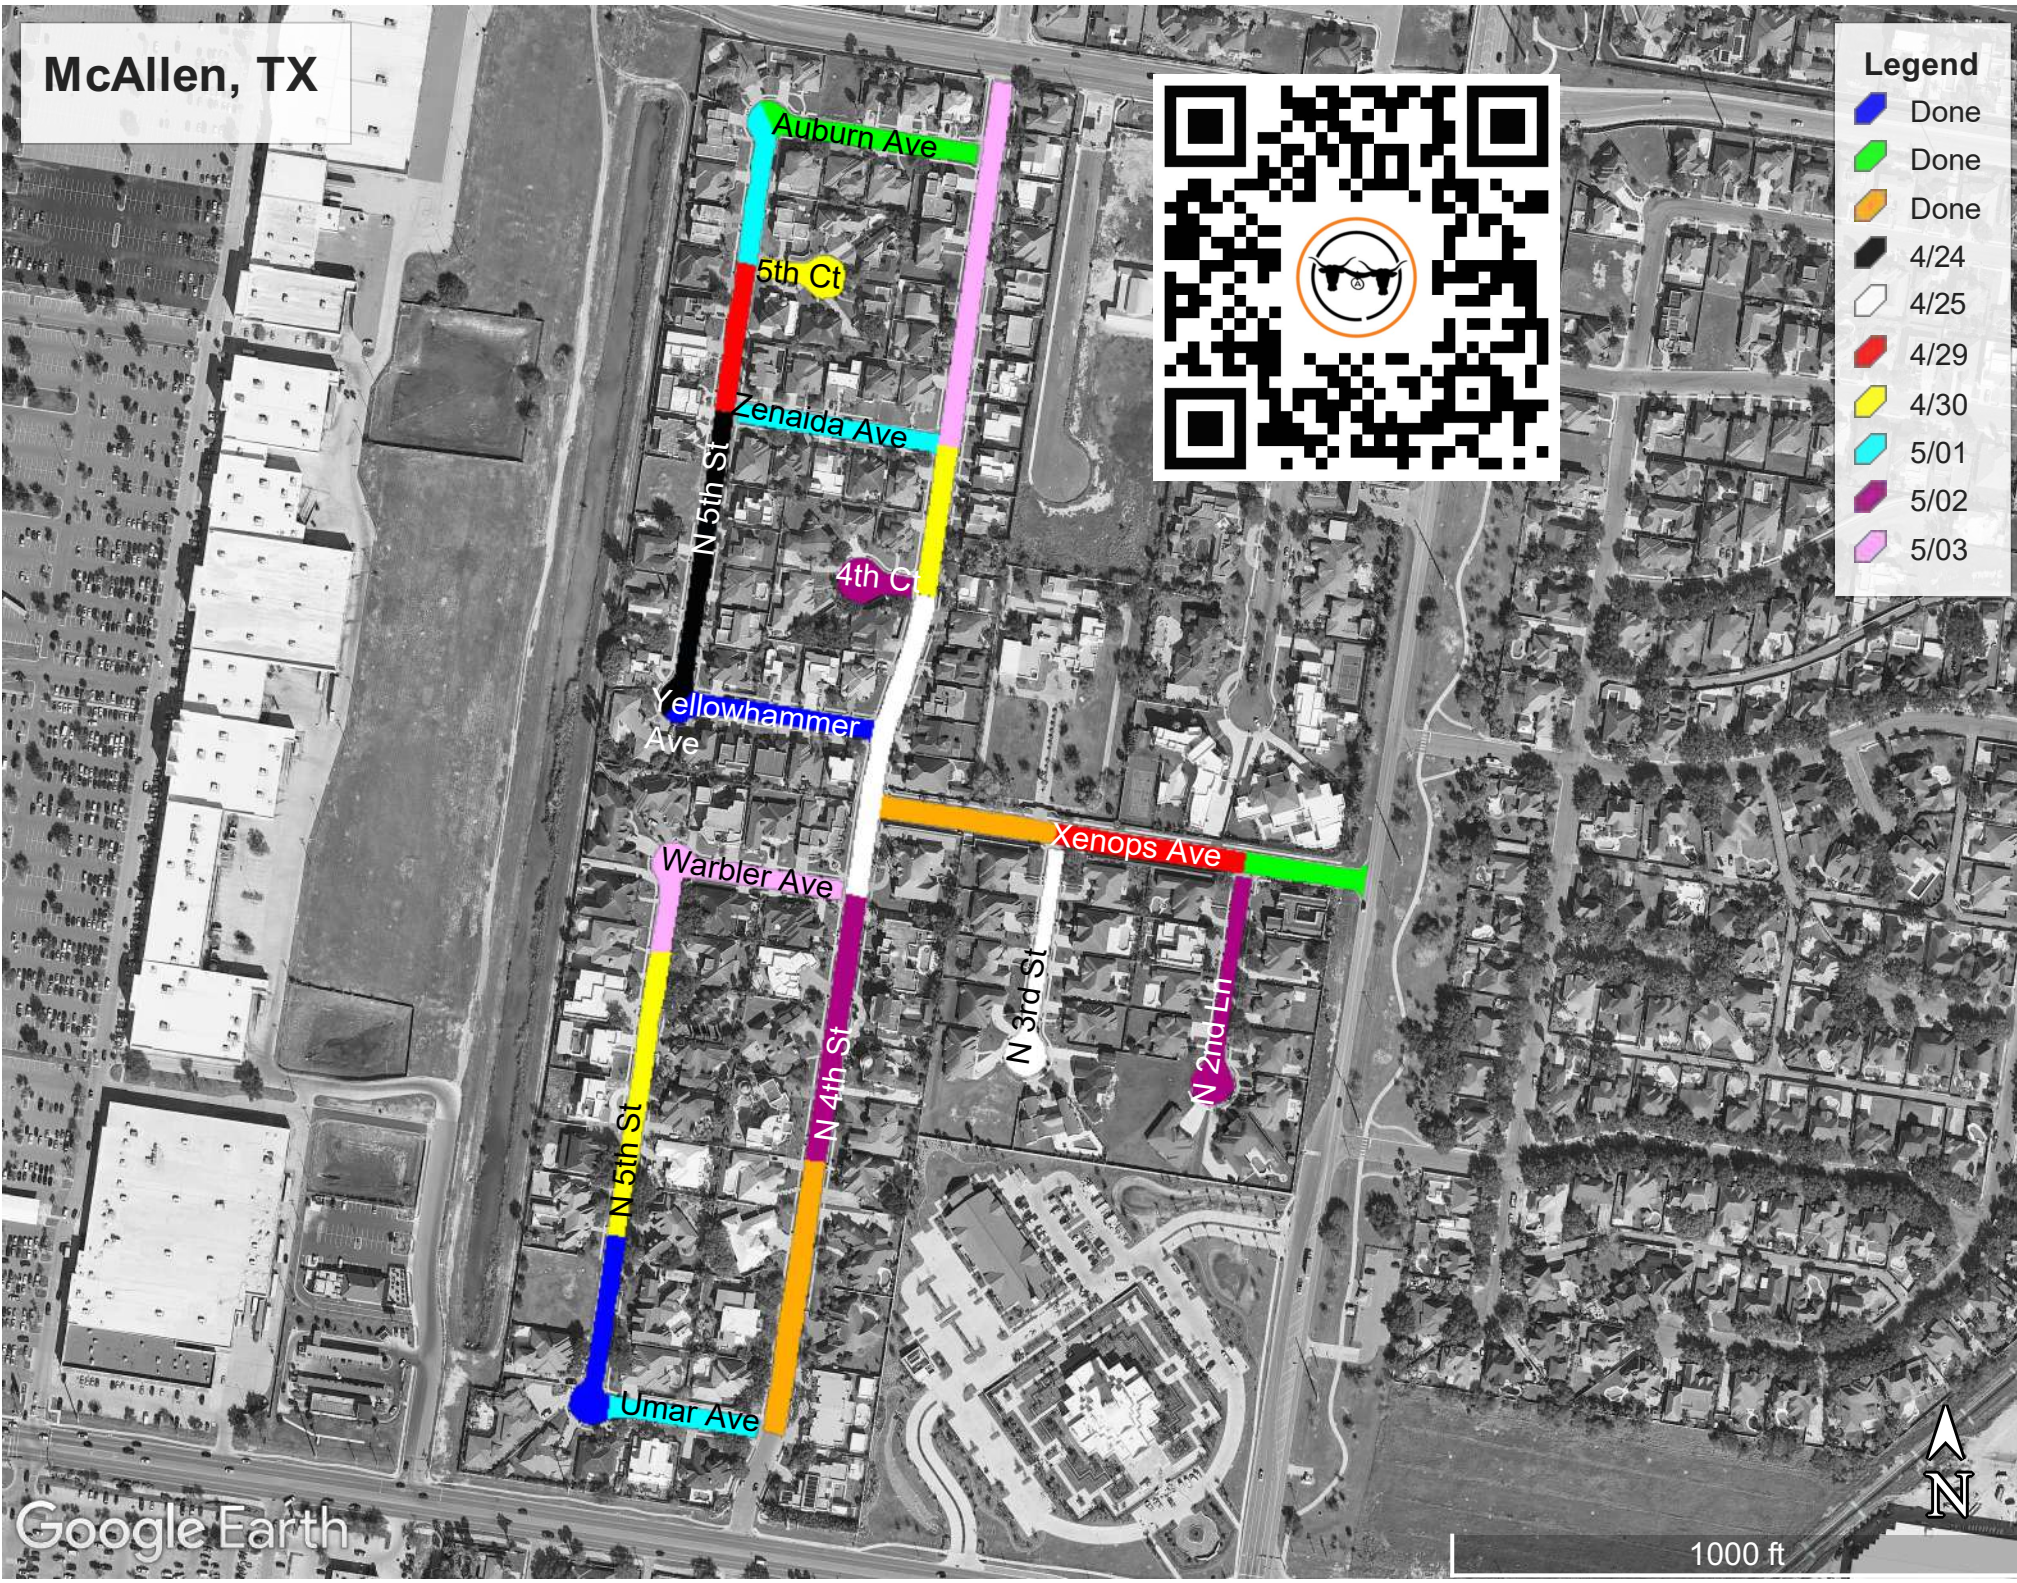

McAllen, TX

Legend

- Done
- Done
- Done
- 4/24
- 4/25
- 4/29
- 4/30
- 5/01
- 5/02
- 5/03

Google Earth

1000 ft