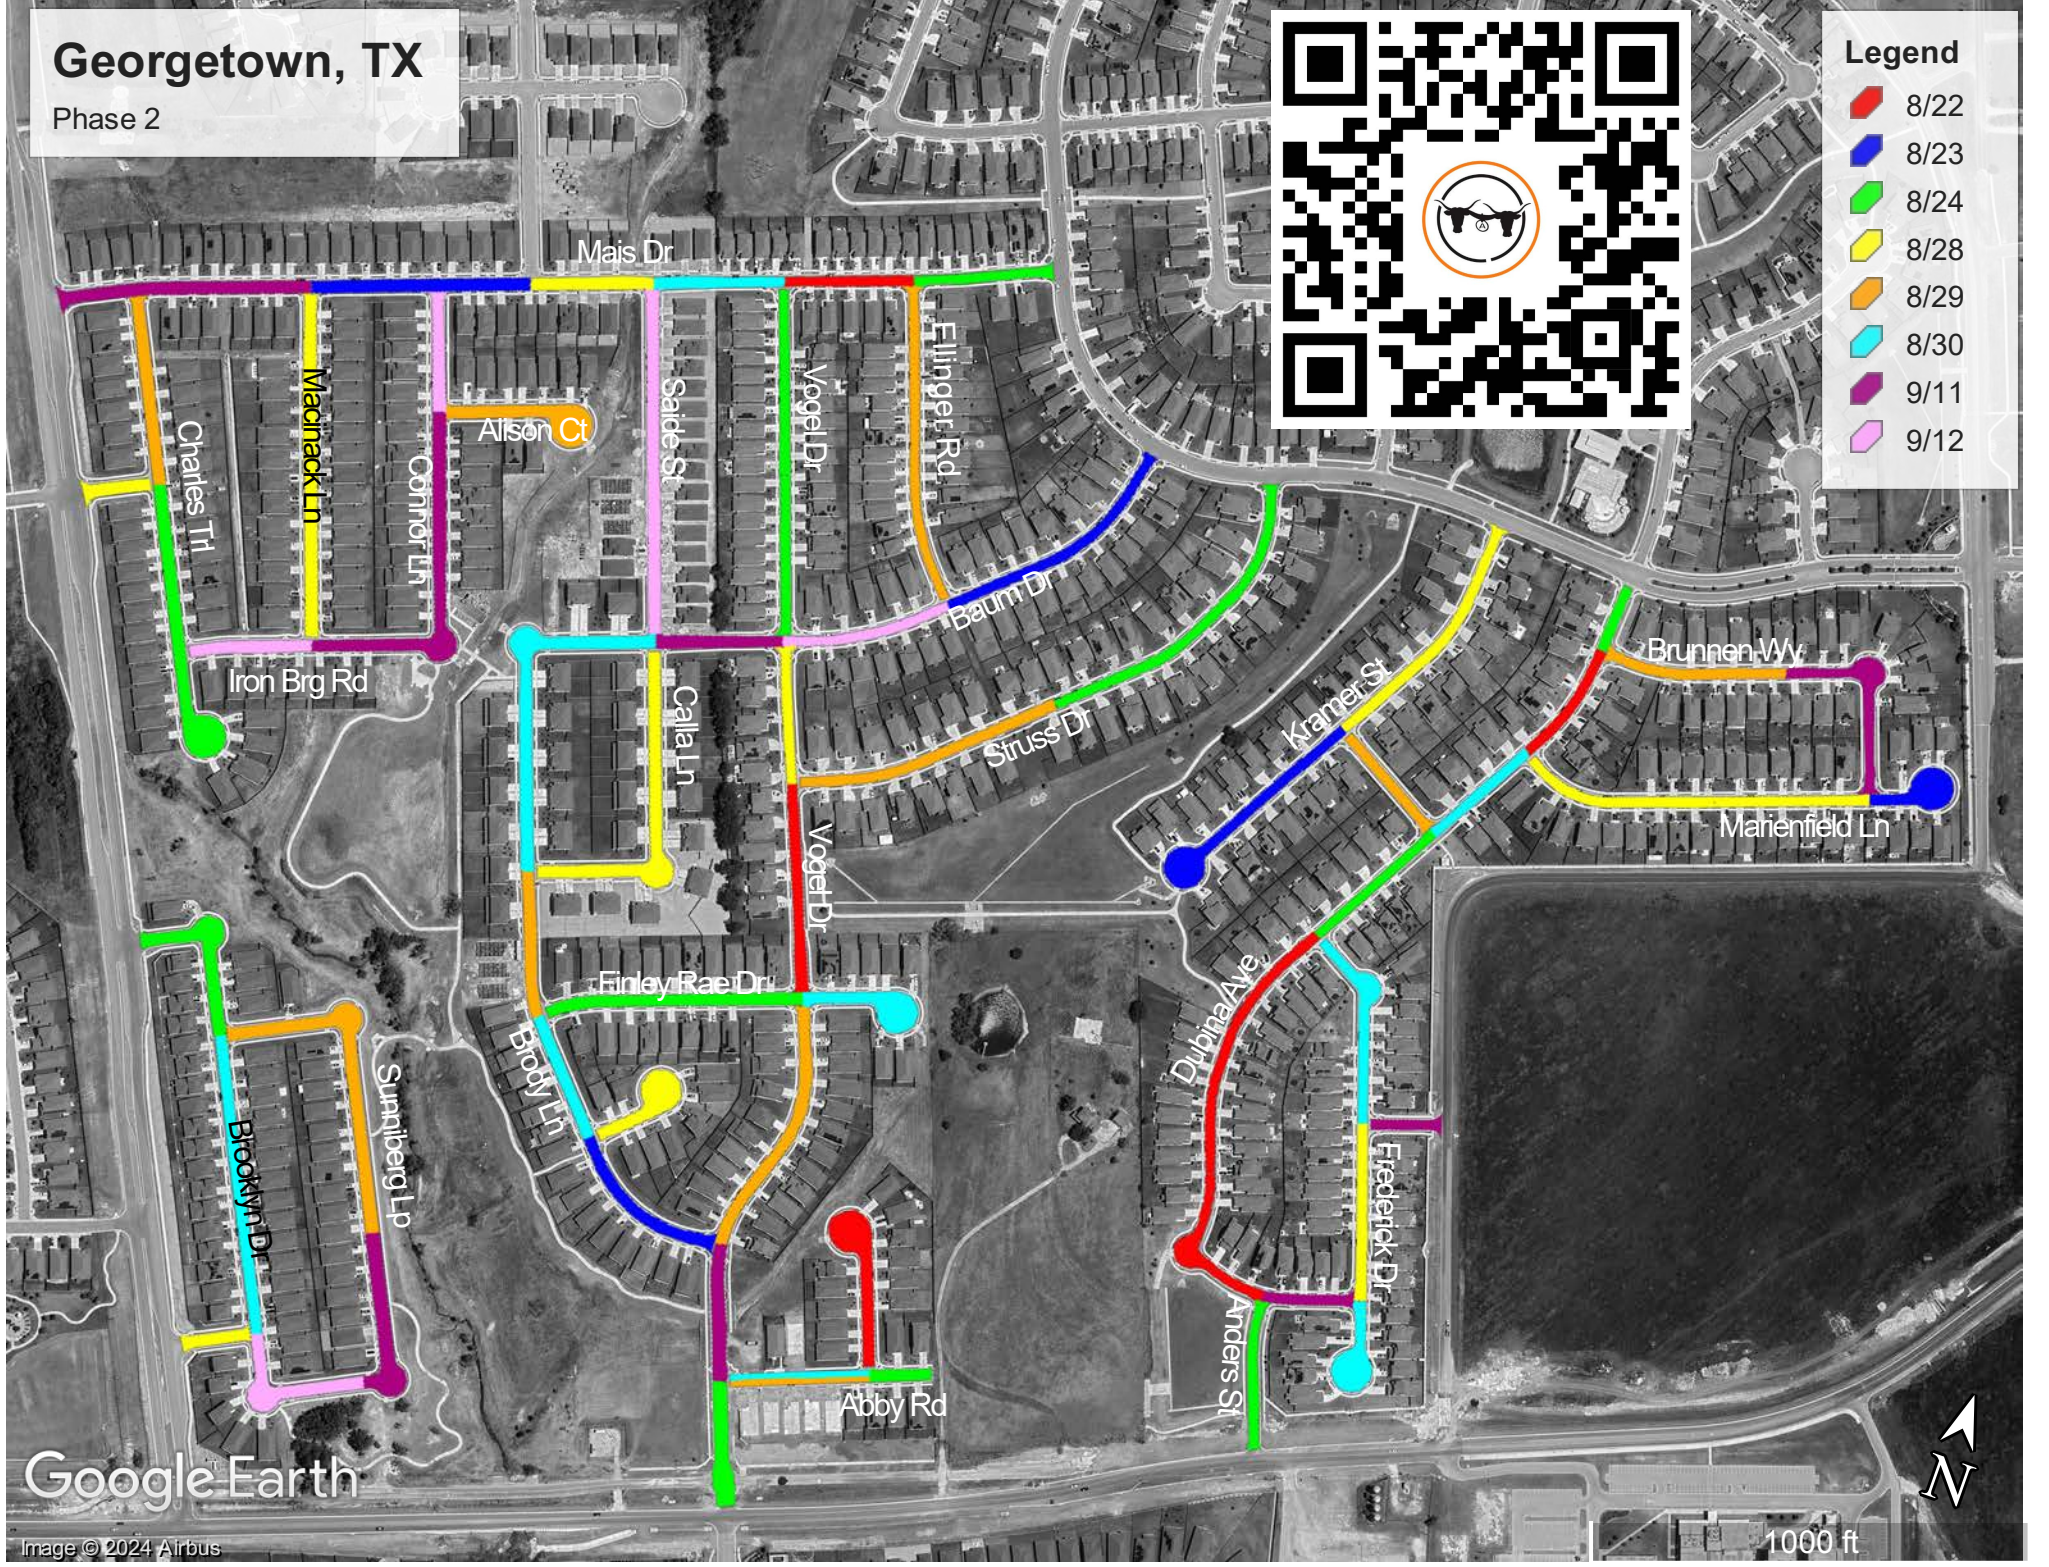

Georgetown, TX

Phase 2

Legend

- 8/22
- 8/23
- 8/24
- 8/28
- 8/29
- 8/30
- 9/11
- 9/12

Google Earth

1000 ft