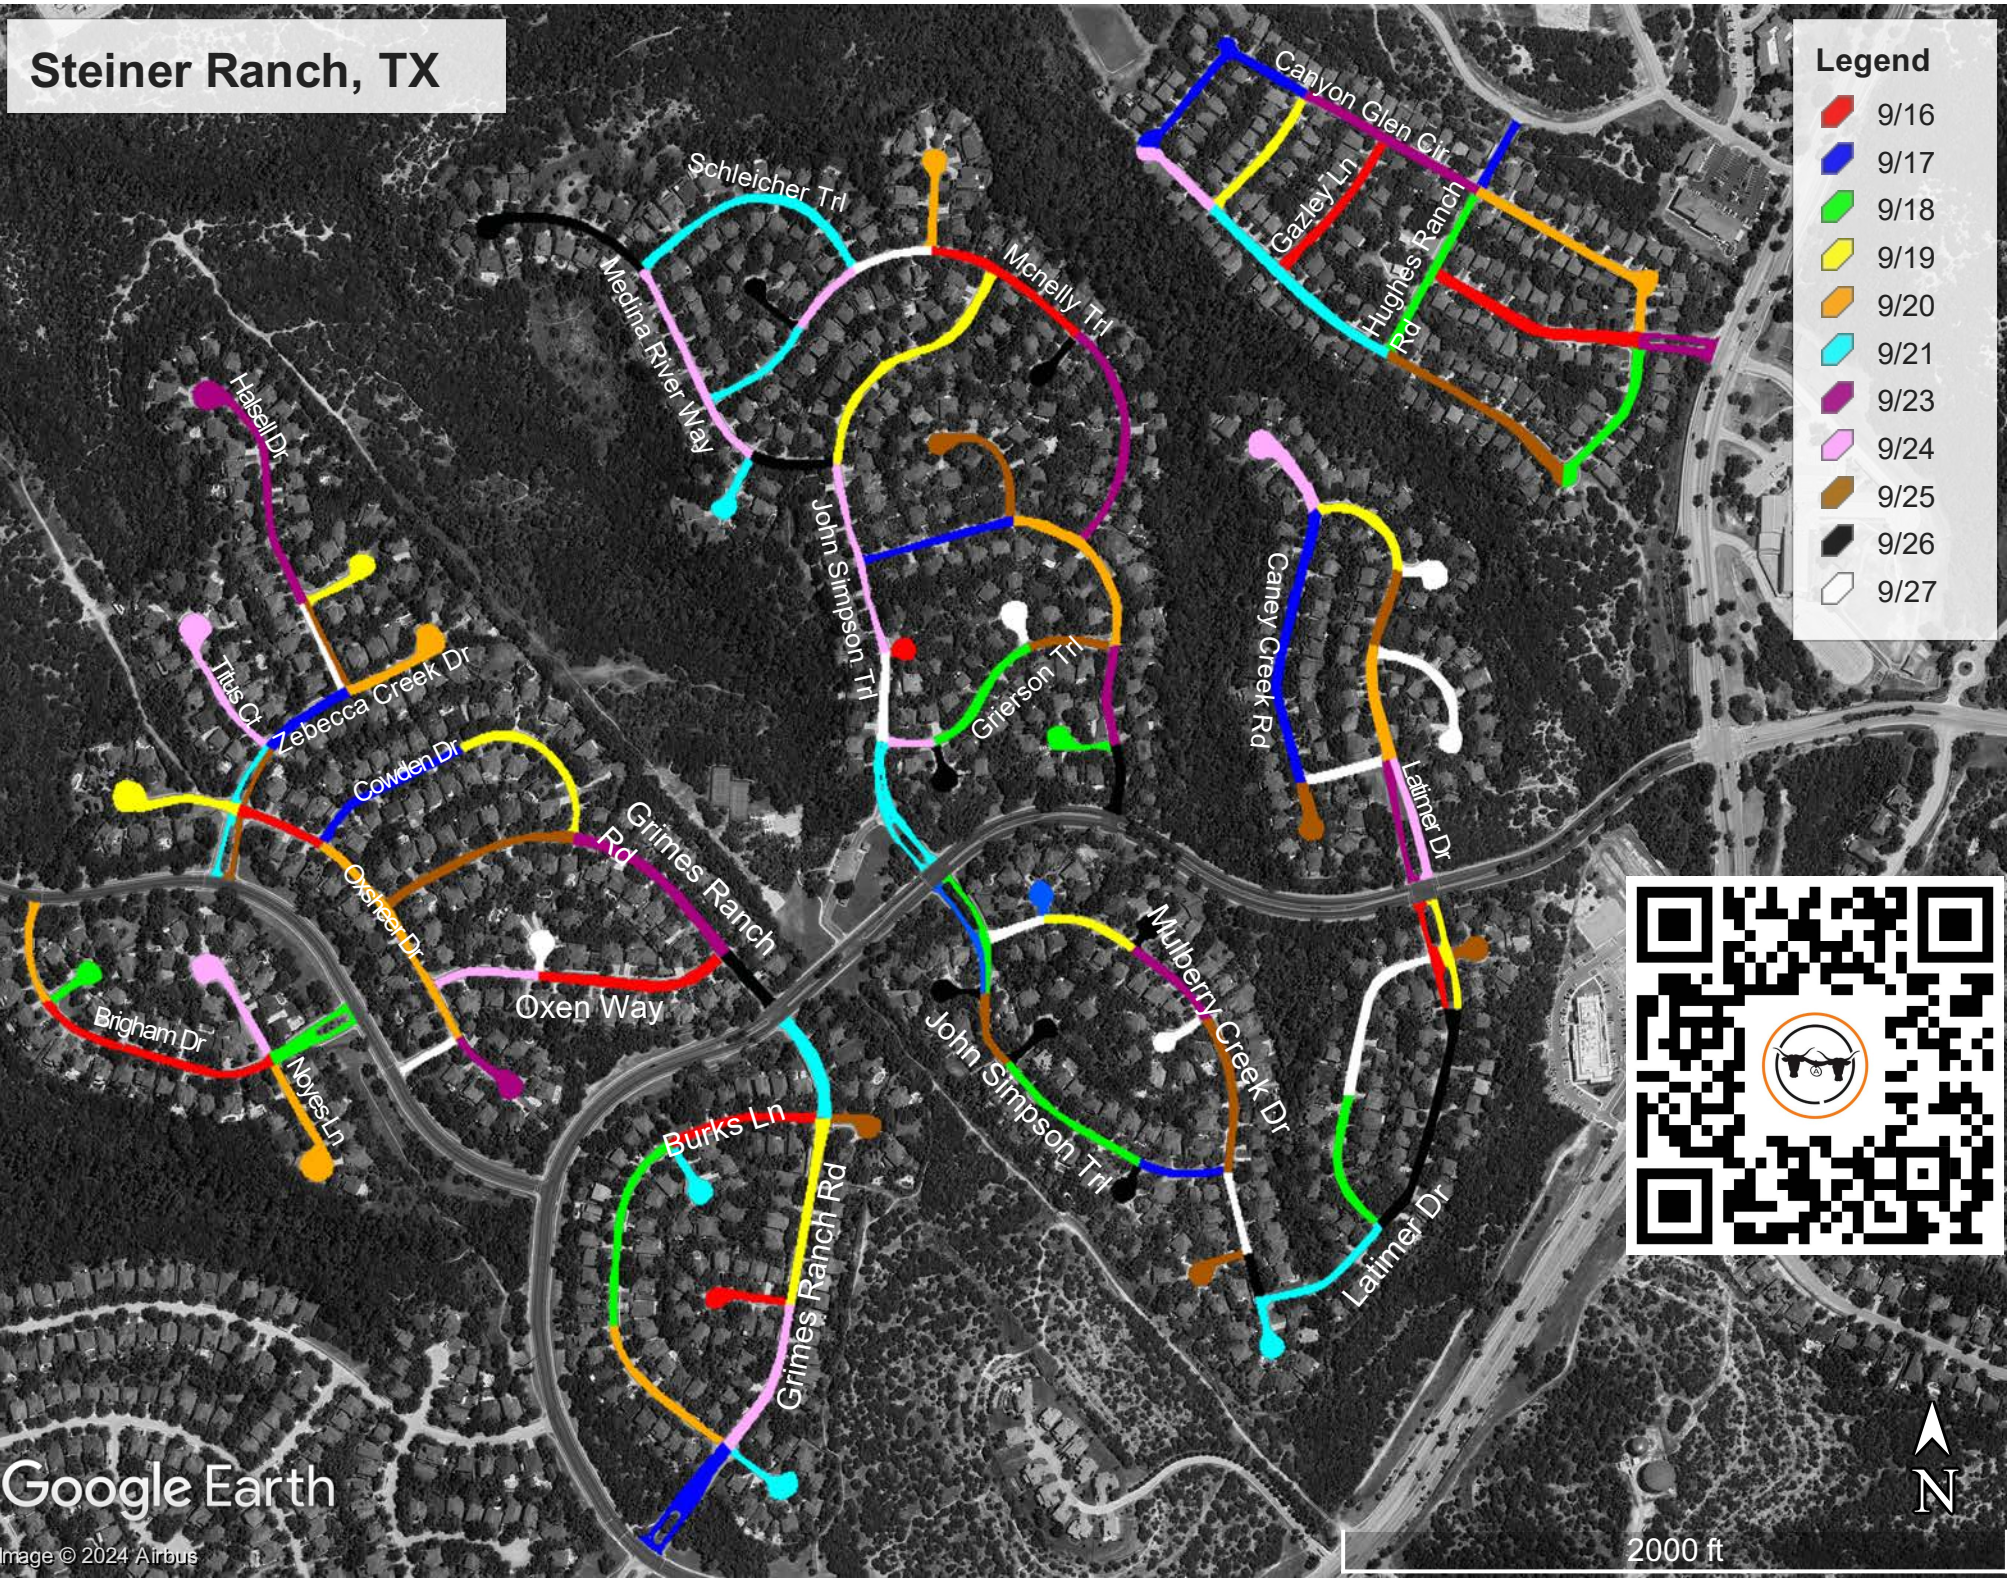

Steiner Ranch, TX

Legend	
	9/16
	9/17
	9/18
	9/19
	9/20
	9/21
	9/23
	9/24
	9/25
	9/26
	9/27

Google Earth

Image © 2024 Airbus

Image © 2024 Airbus

2000 ft