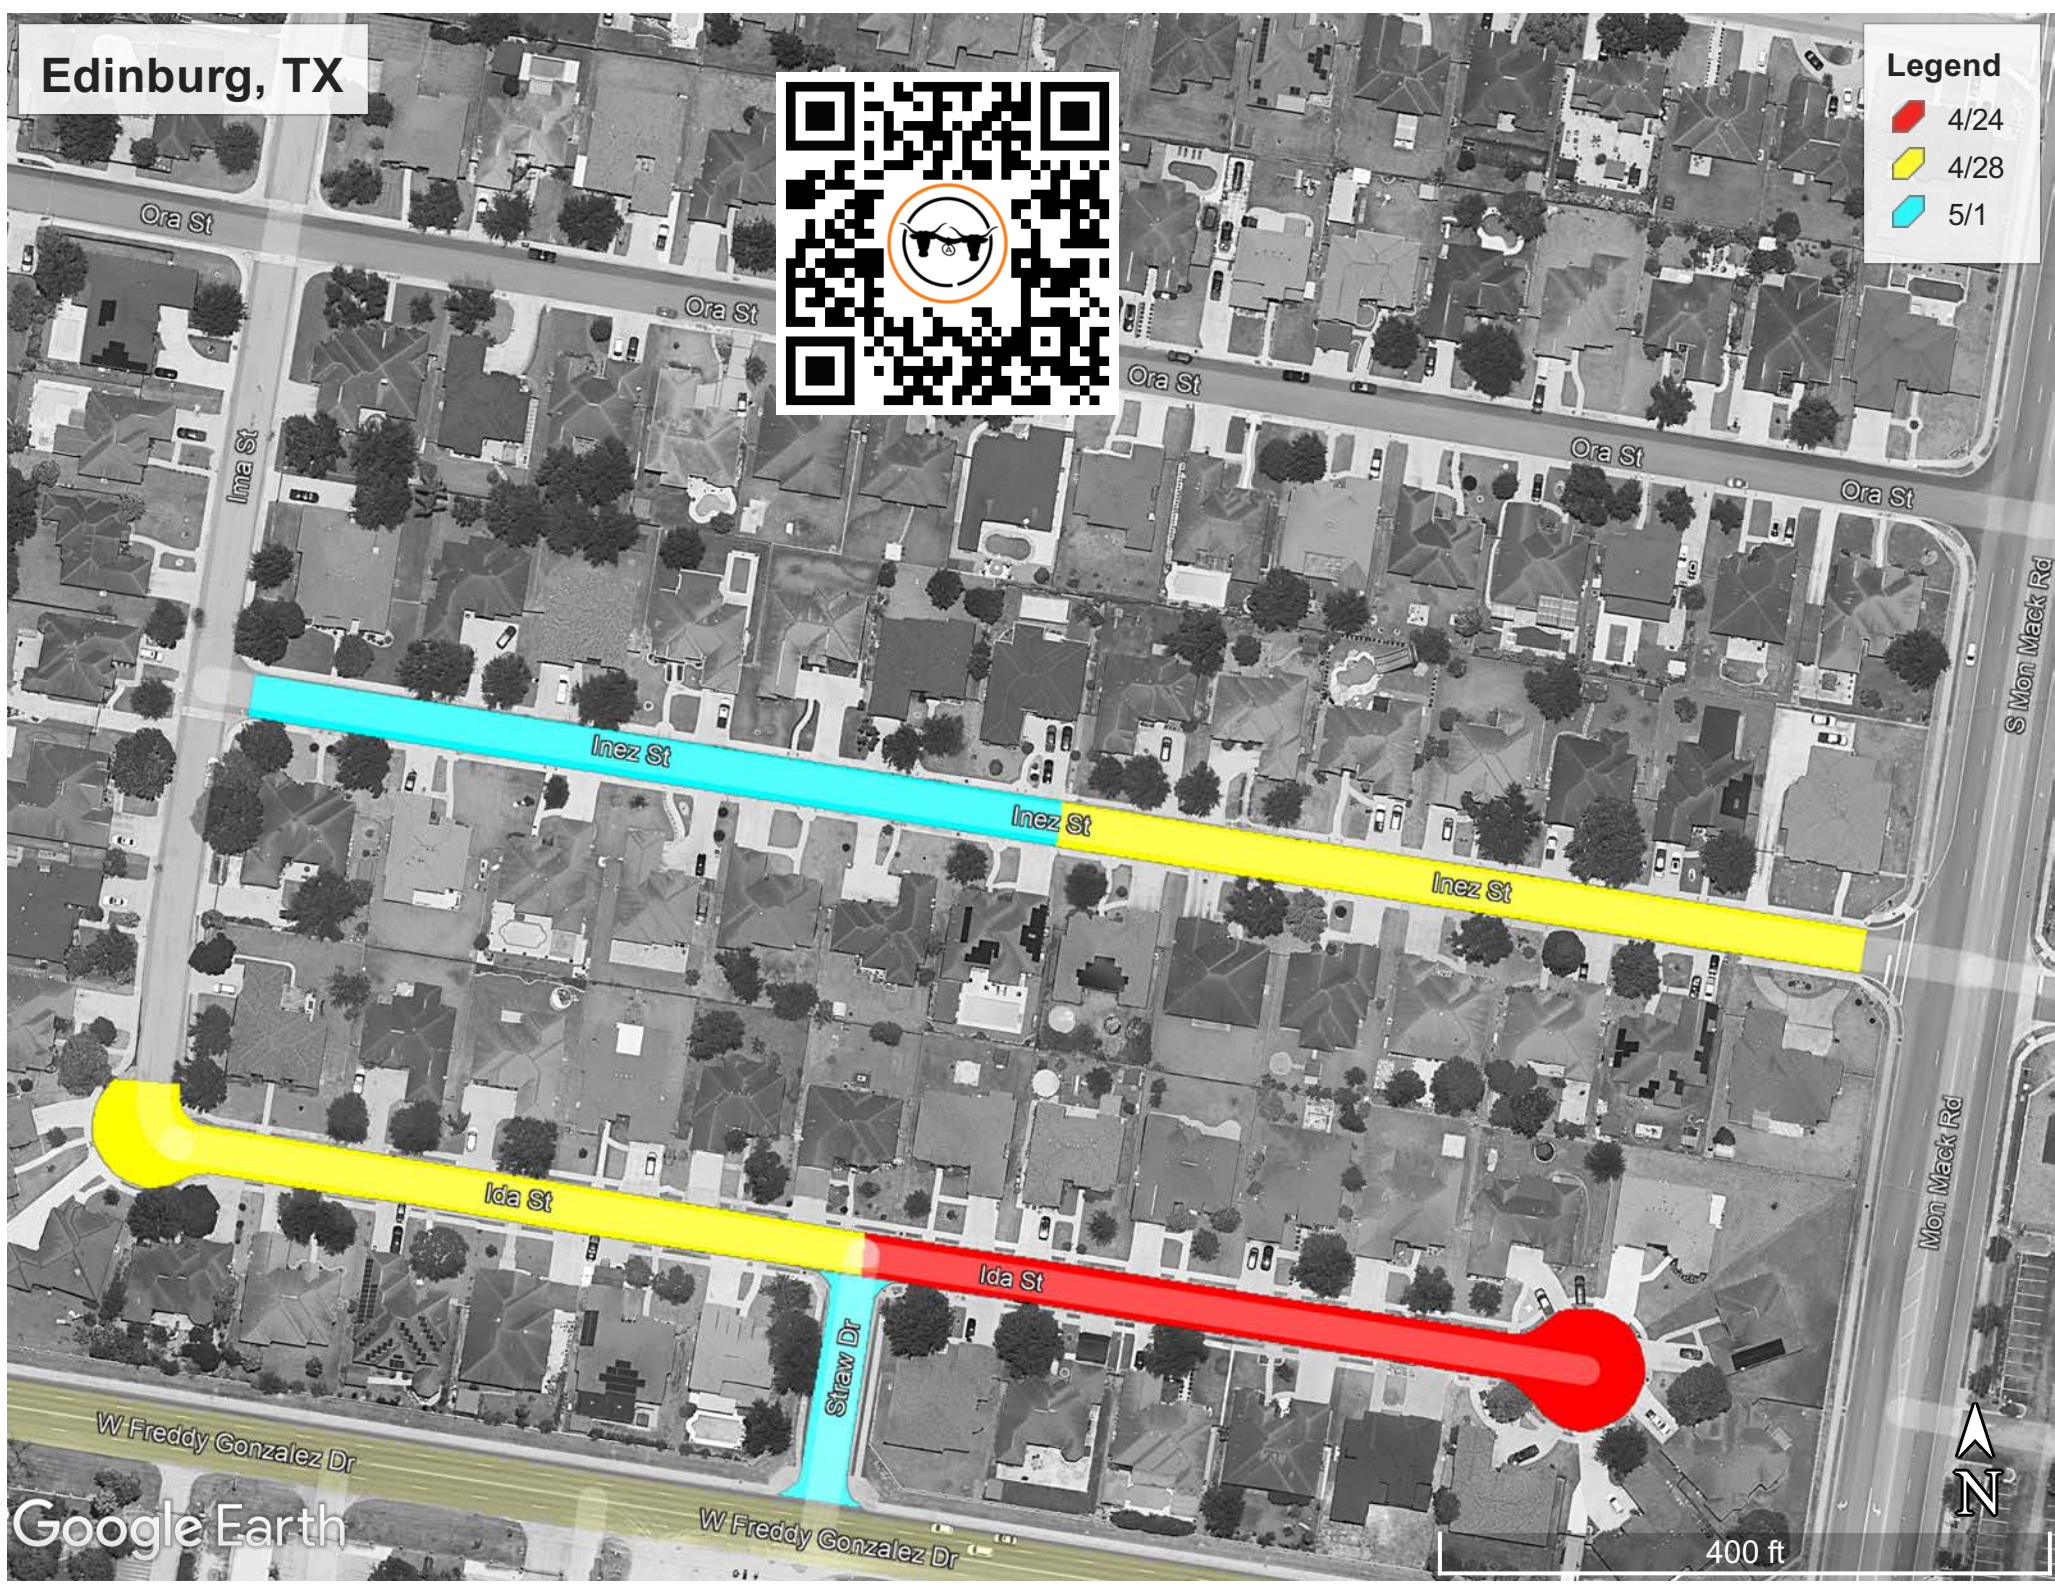

Edinburg, TX

Legend

- 4/24
- 4/28
- 5/1

Google Earth

400 ft