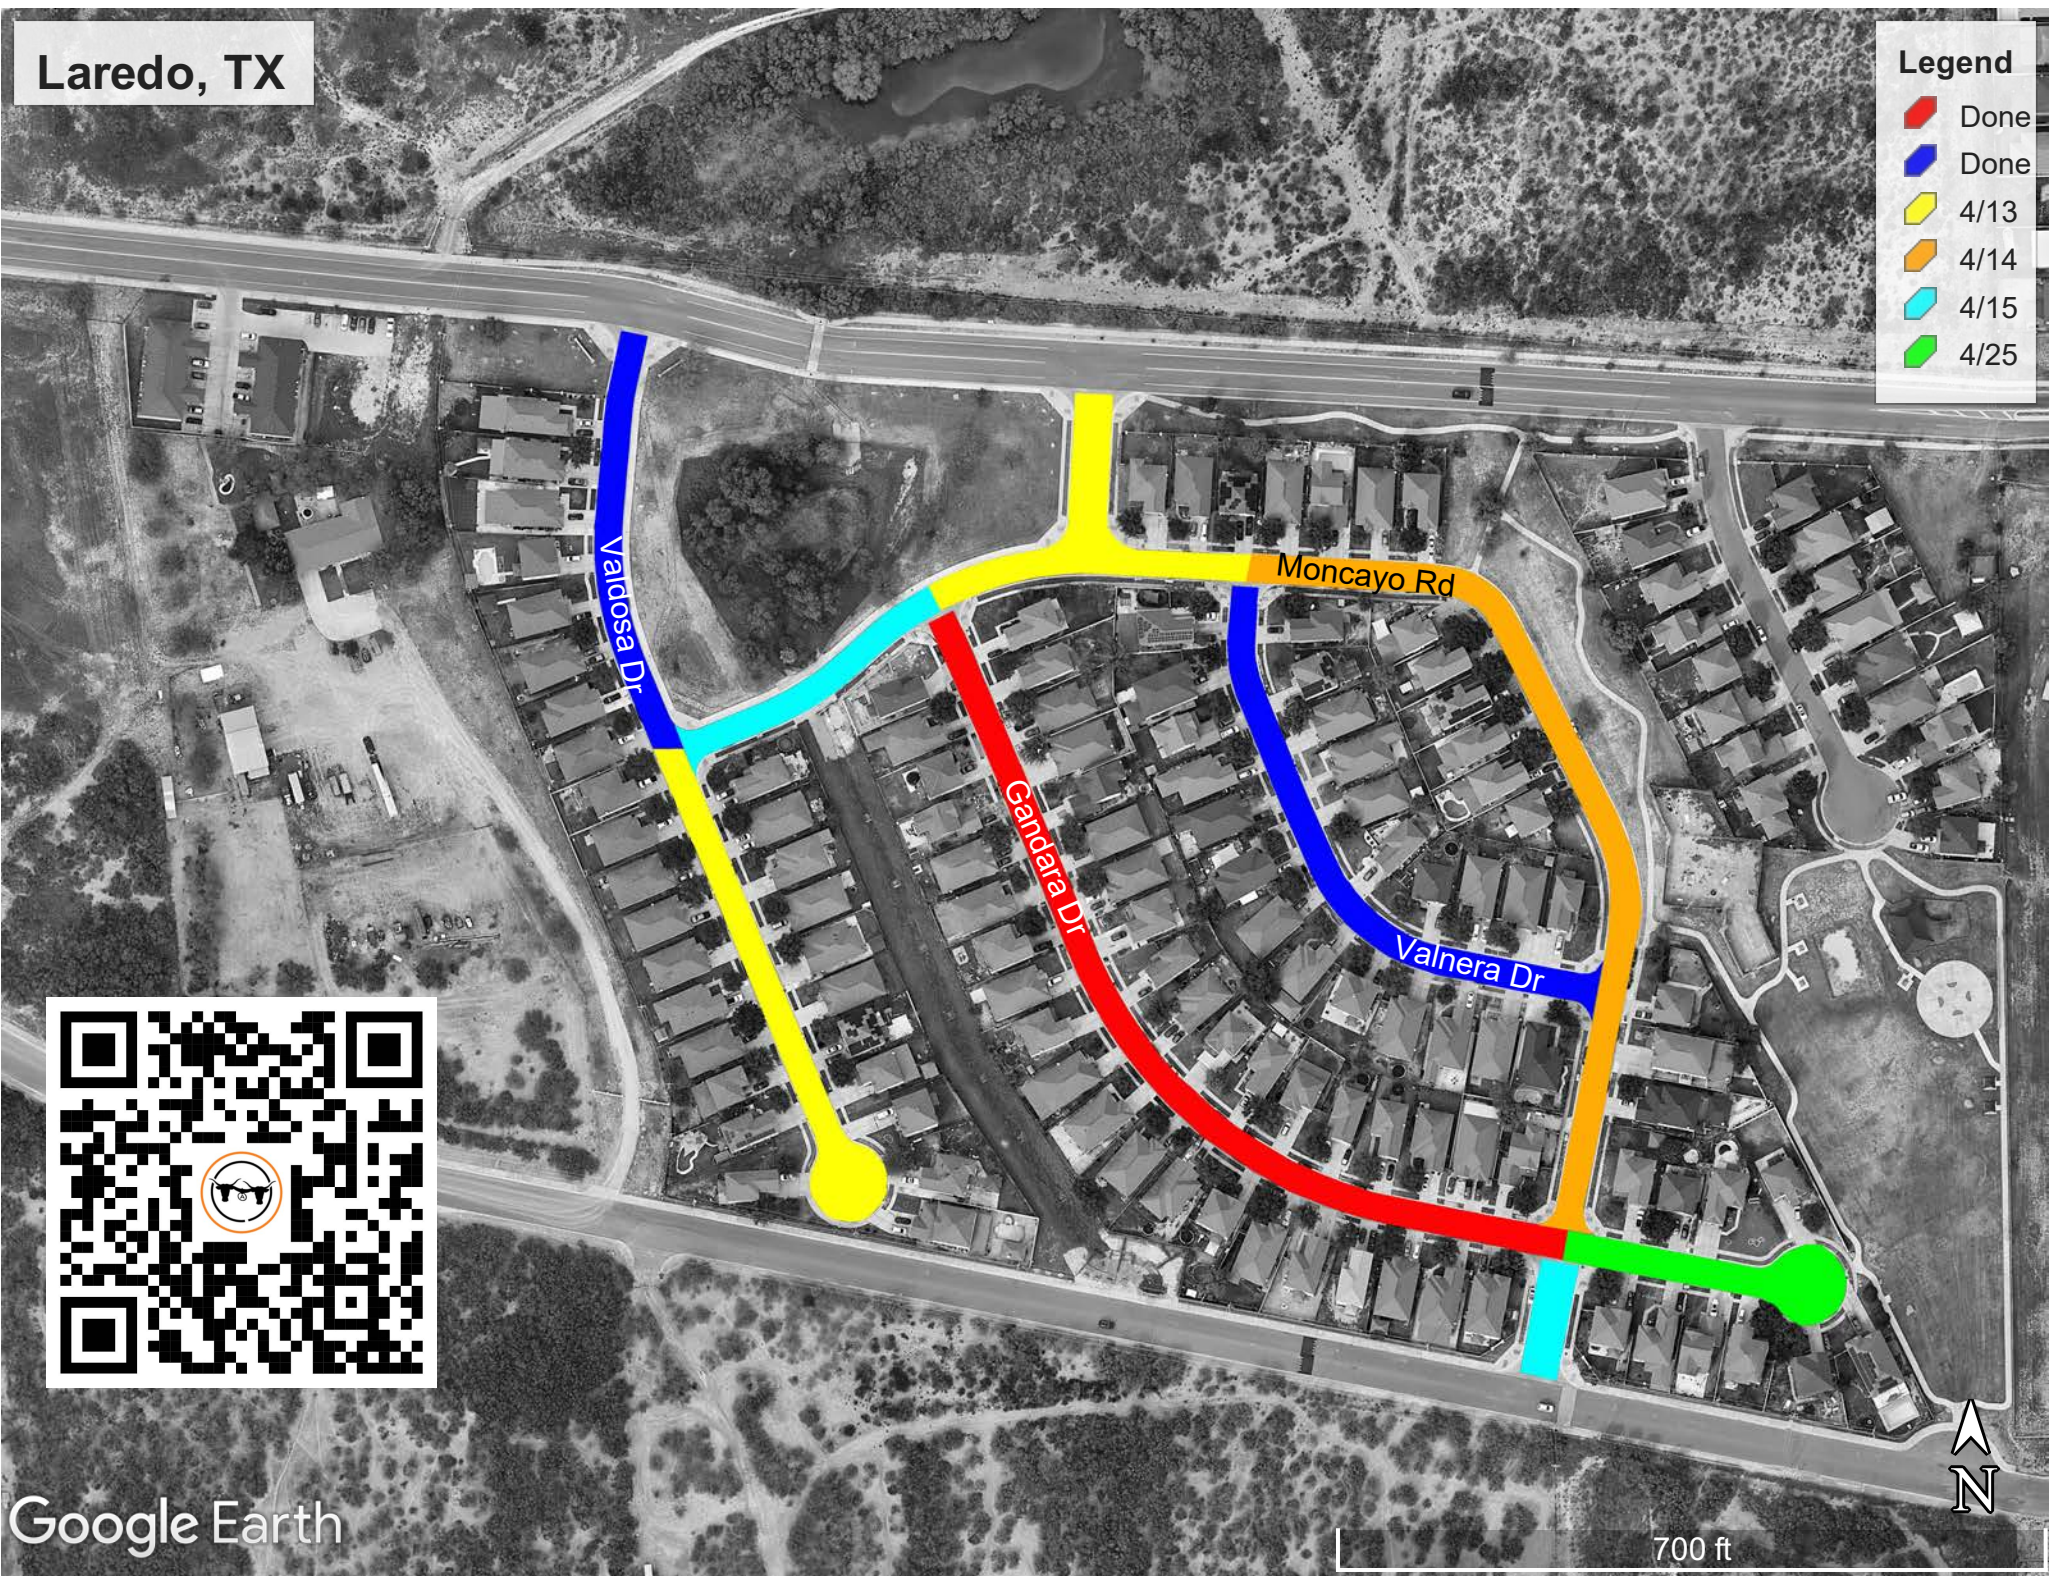

Laredo, TX

Legend	
	Done
	Done
	4/13
	4/14
	4/15
	4/25

Google Earth

700 ft