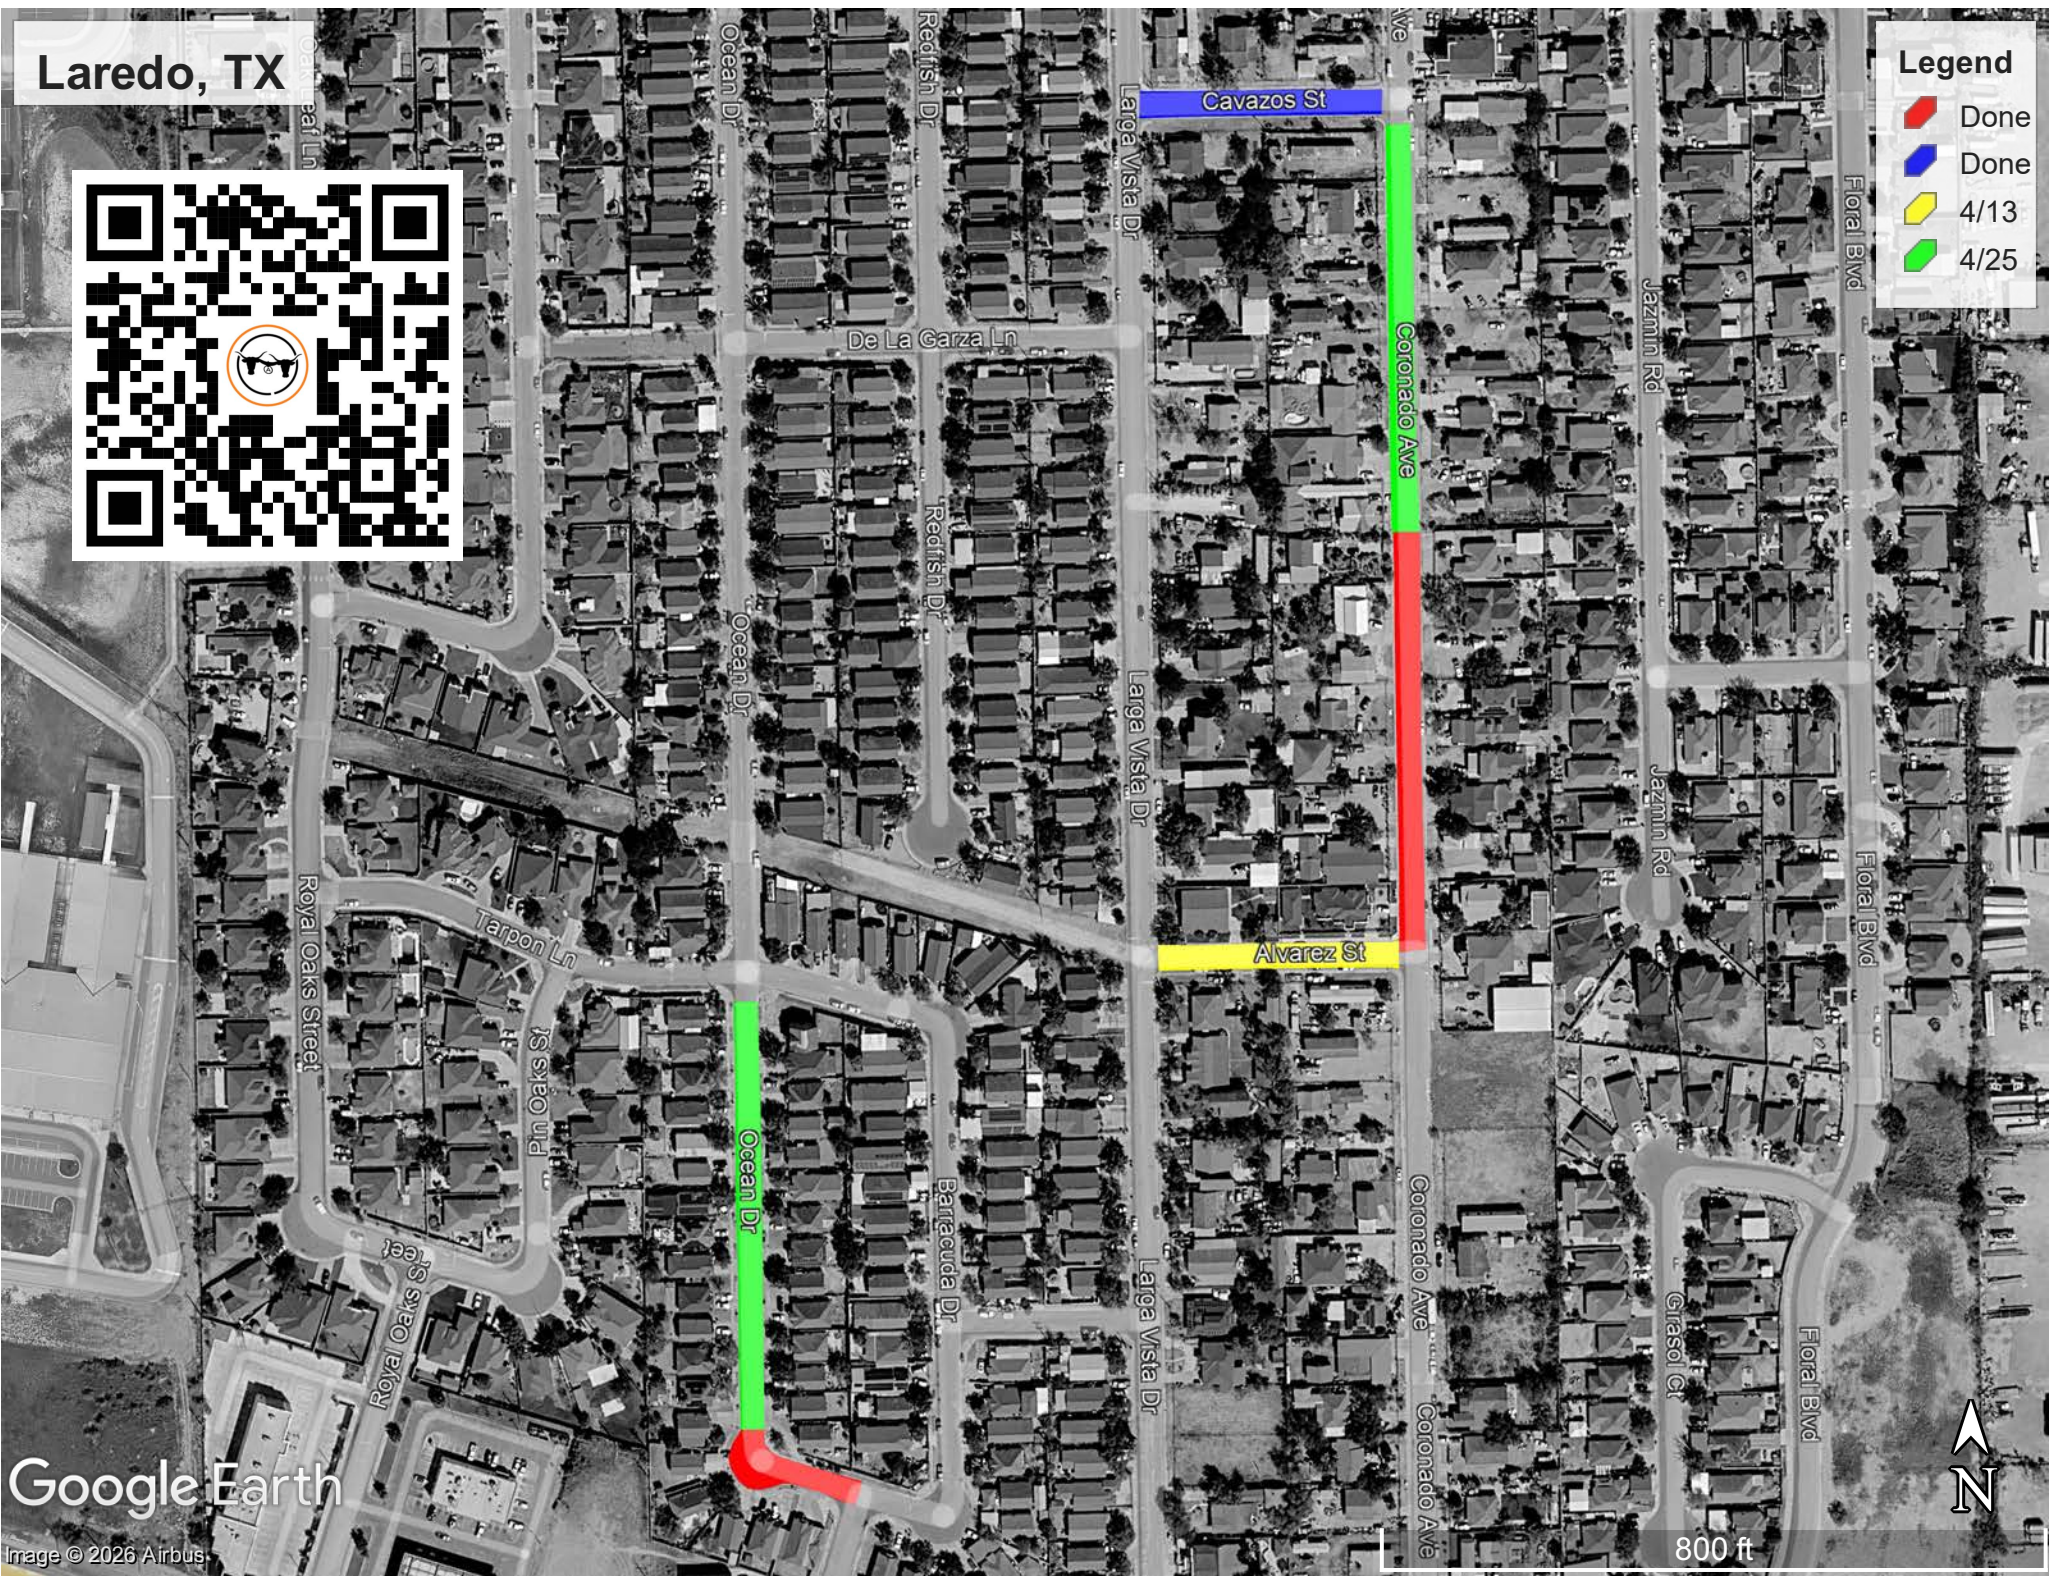

Laredo, TX

**Legend**

- Done
- Done
- 4/13
- 4/25

Google Earth

Image © 2026 Airbus

800 ft