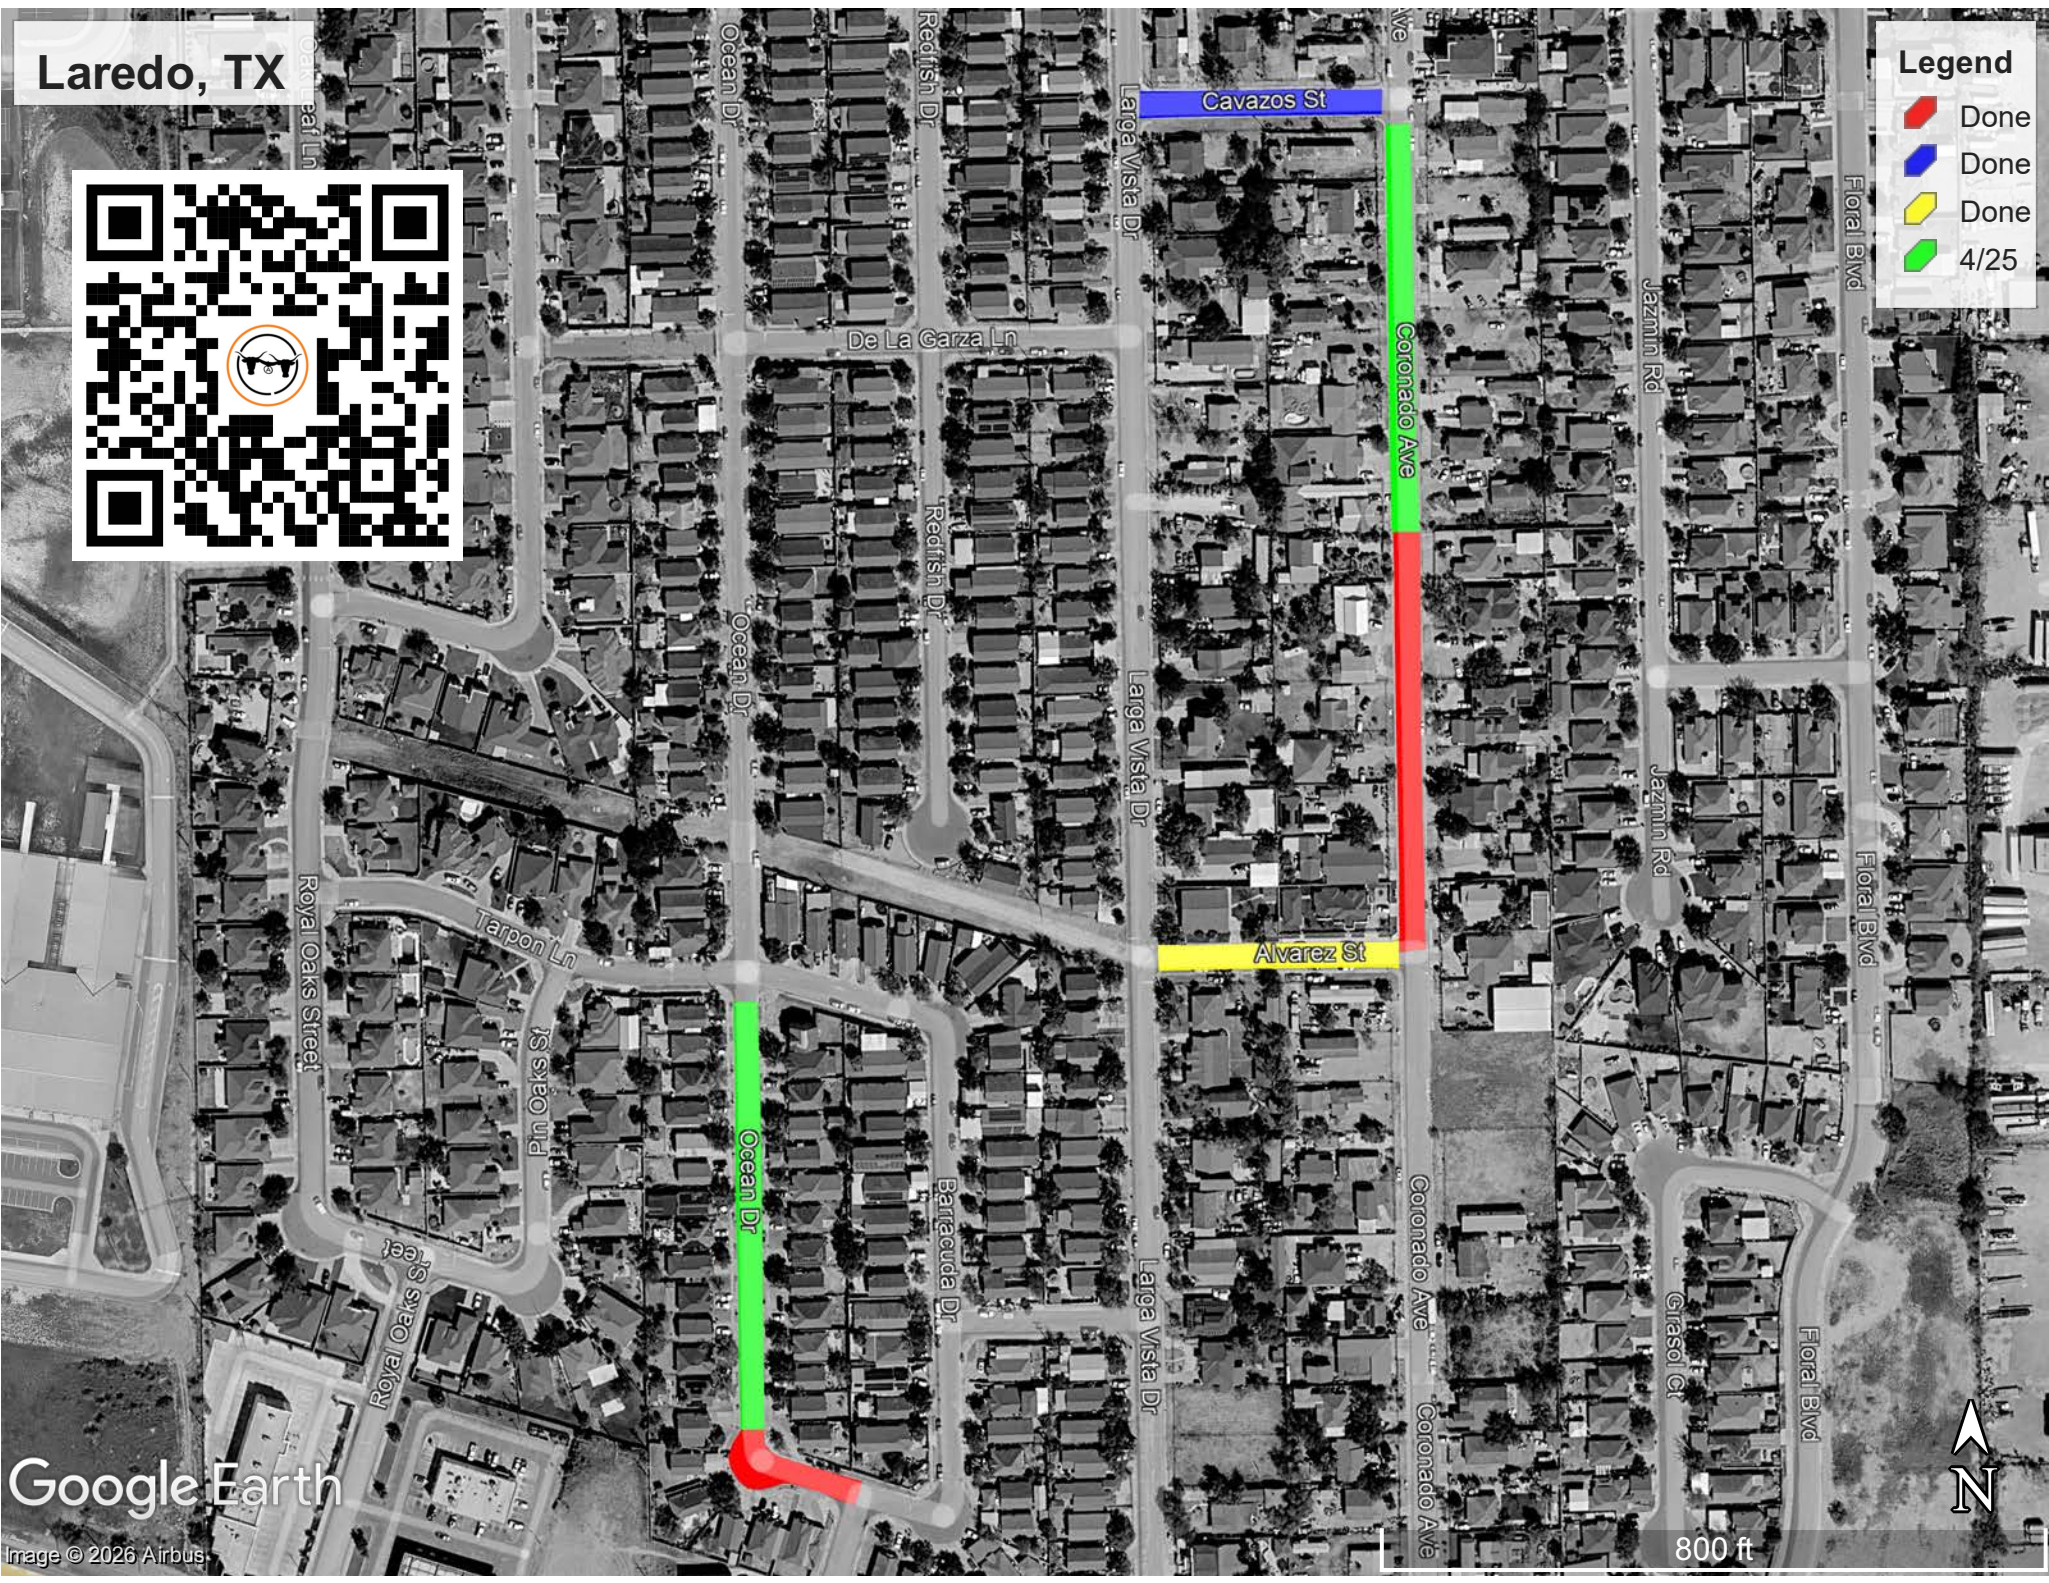

Laredo, TX

Legend

- Done
- Done
- Done
- 4/25

Google Earth

Image © 2026 Airbus

800 ft