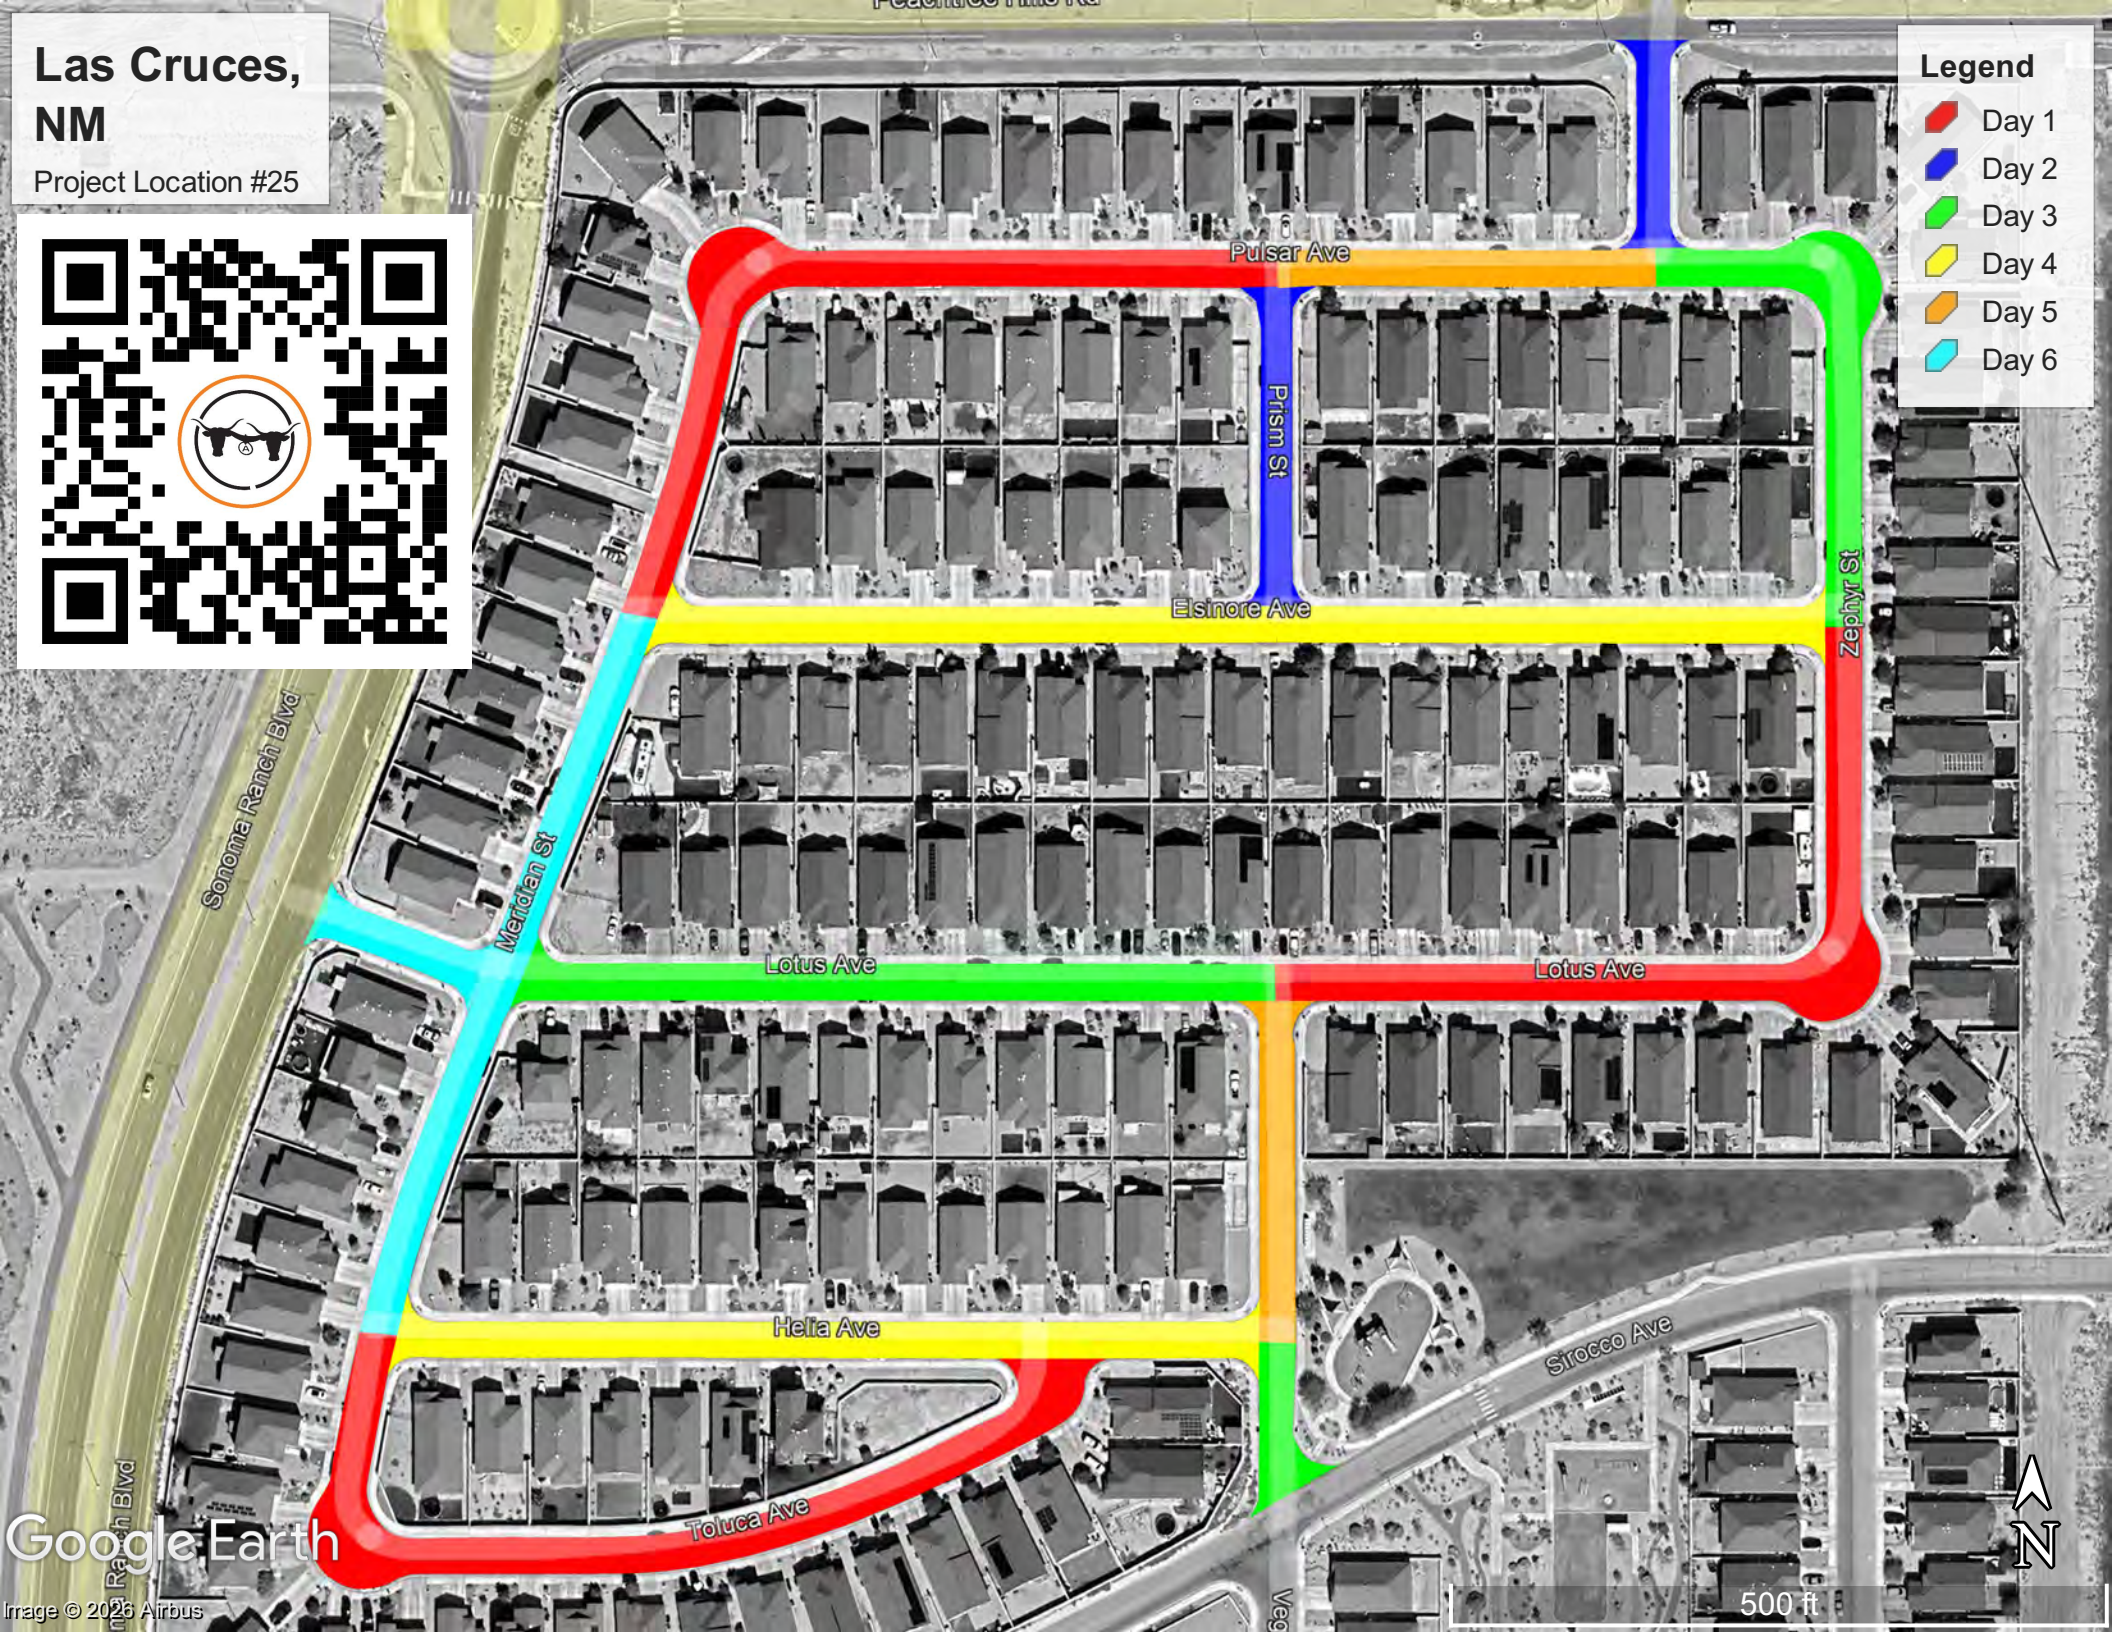

Las Cruces, NM

Project Location #25

Legend

- Day 1 (Red)
- Day 2 (Blue)
- Day 3 (Green)
- Day 4 (Yellow)
- Day 5 (Orange)
- Day 6 (Cyan)

Google Earth

Image © 2023 Airbus

500 ft