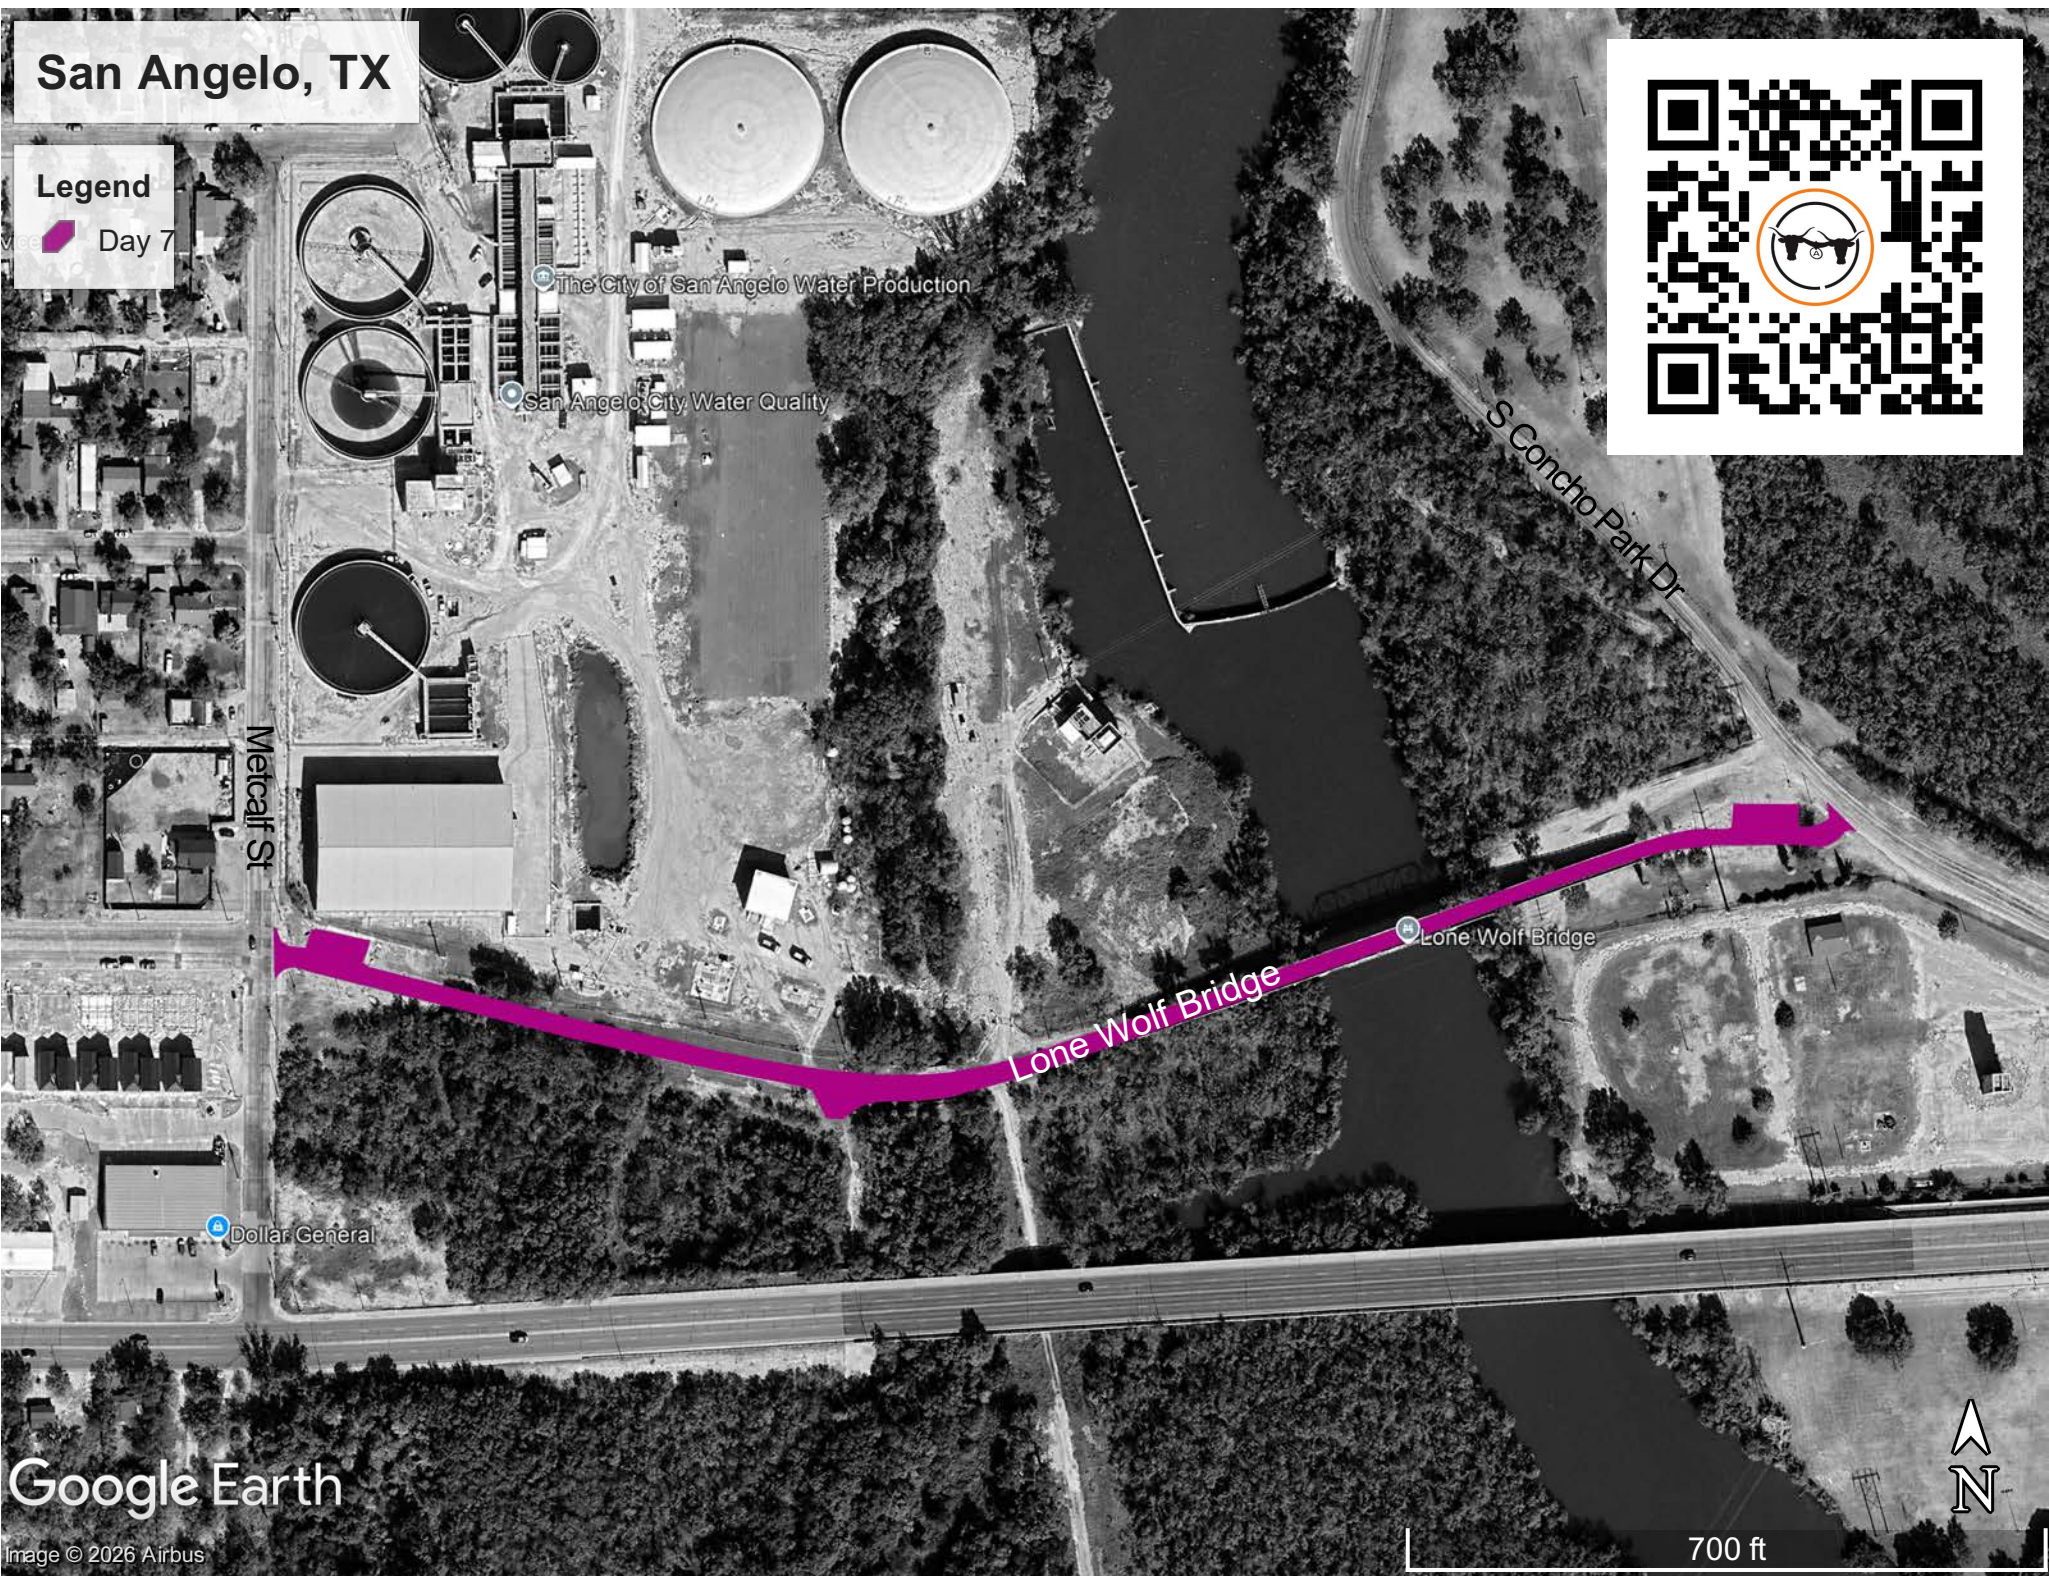

San Angelo, TX

Legend

 Day 7

The City of San Angelo Water Production

San Angelo City Water Quality

Metcalf St

S Concho Park Dr

Lone Wolf Bridge

Lone Wolf Bridge

Dollar General

Google Earth

Image © 2026 Airbus

700 ft