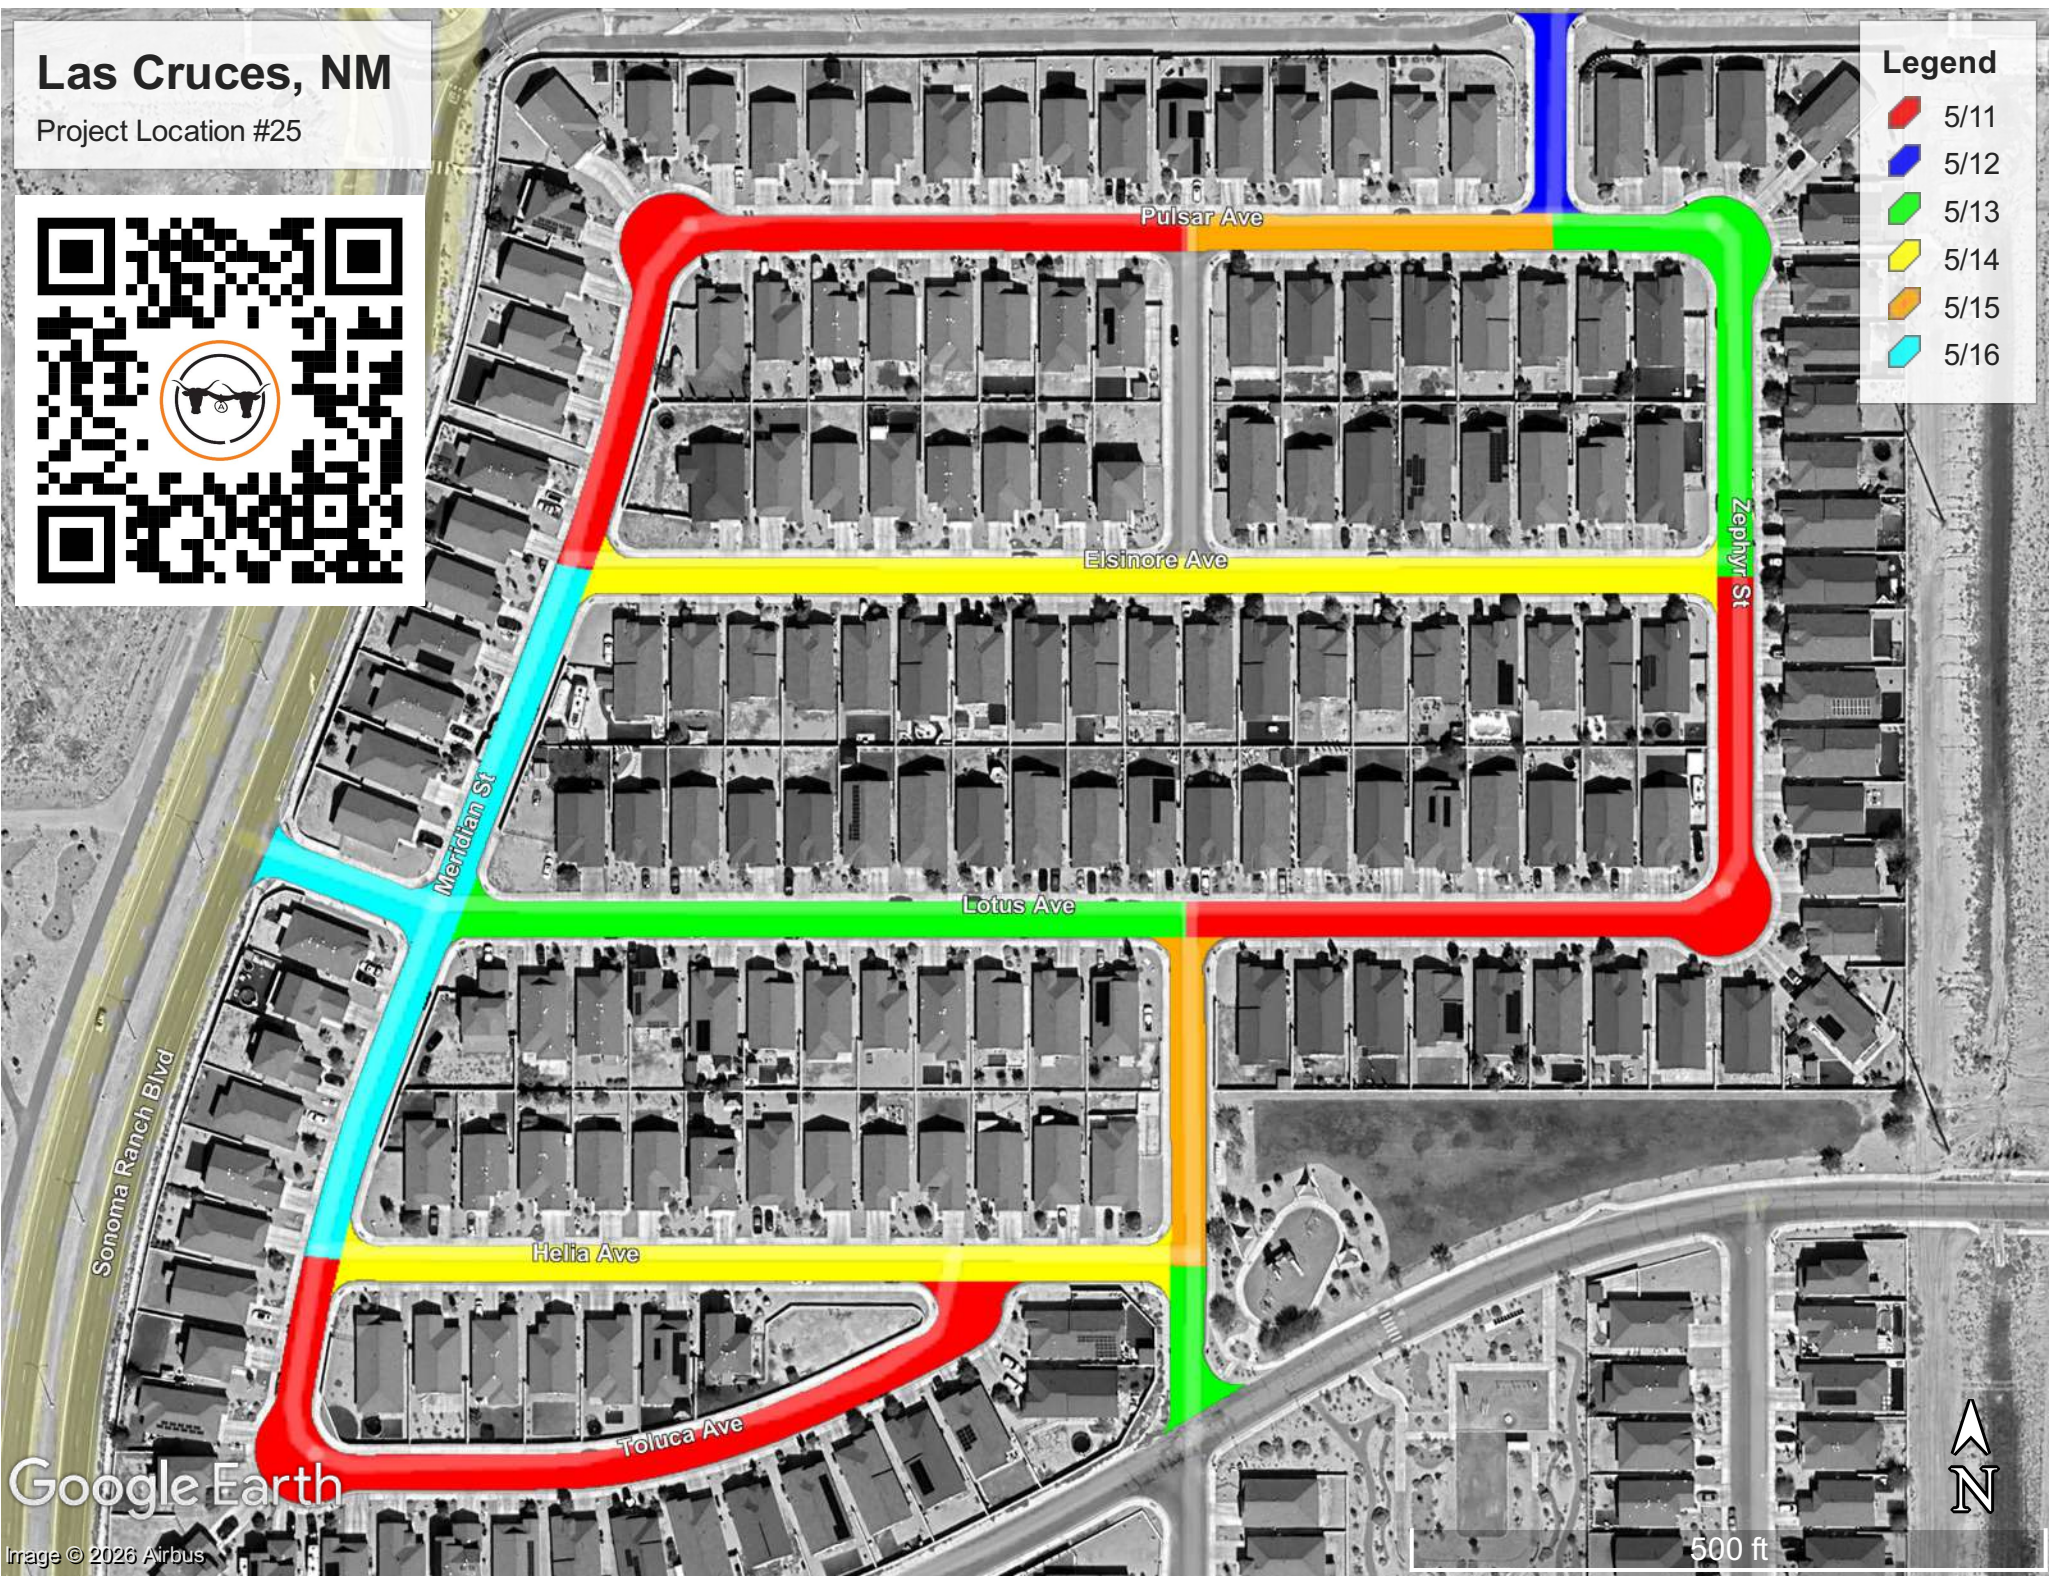

# Las Cruces, NM

Project Location #25

## Legend

- 5/11
- 5/12
- 5/13
- 5/14
- 5/15
- 5/16

Google Earth

Image © 2026 Airbus

500 ft