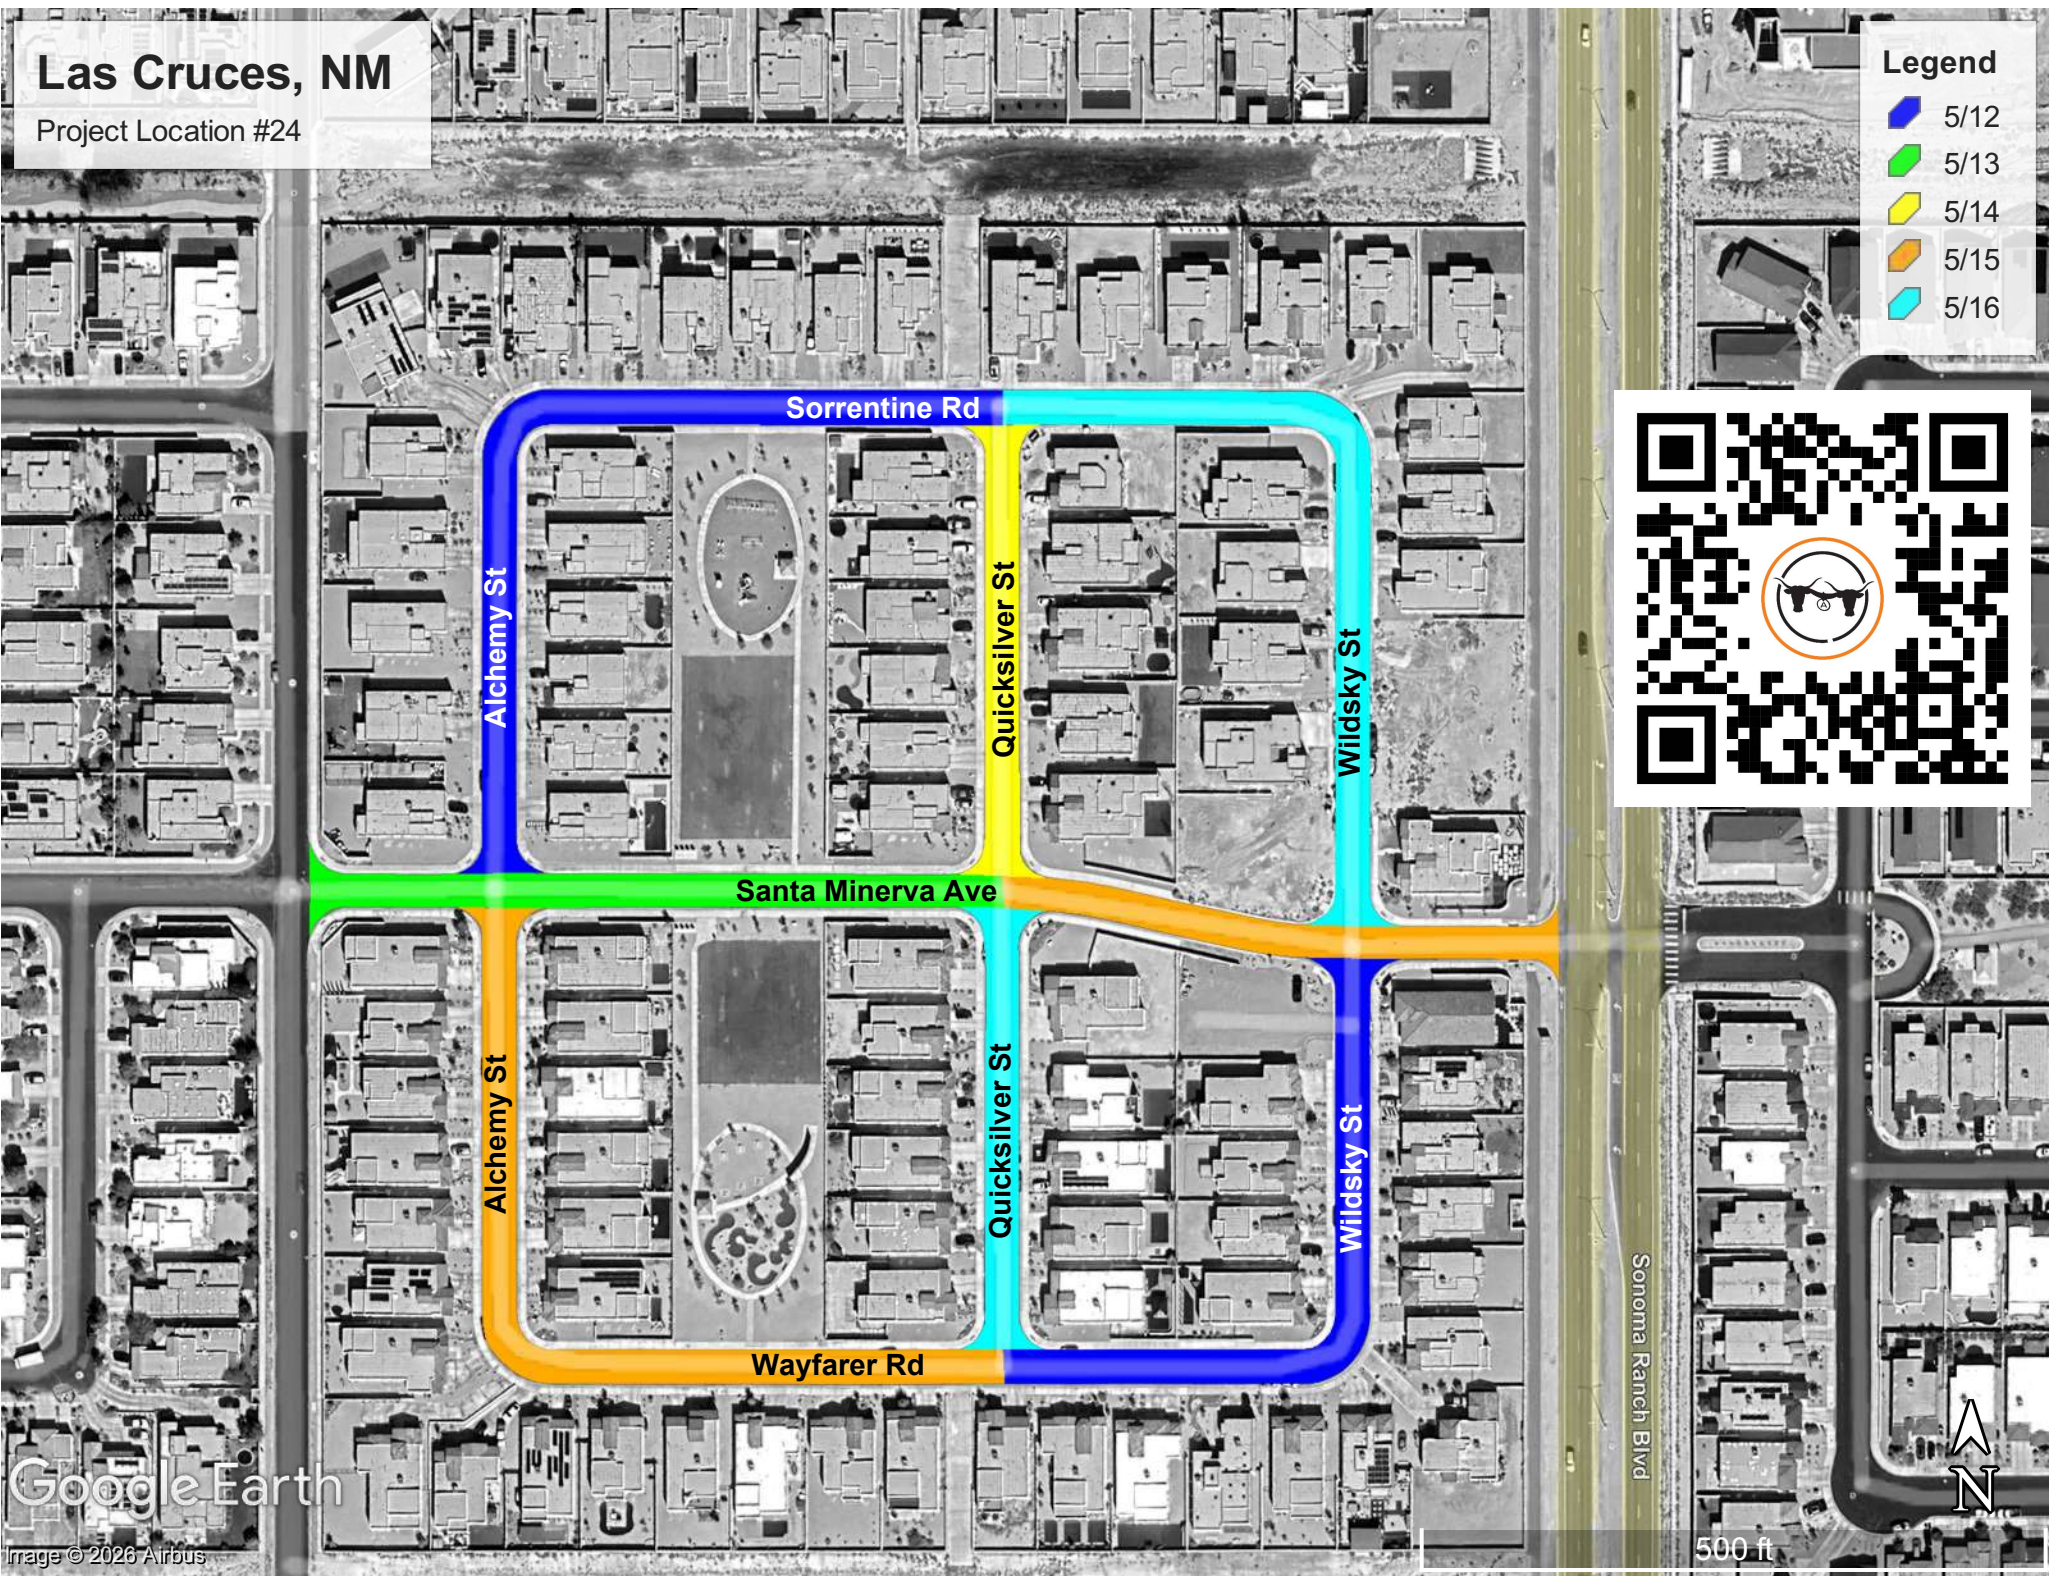

Las Cruces, NM

Project Location #24

Legend

- 5/12
- 5/13
- 5/14
- 5/15
- 5/16

Google Earth

Image © 2026 Airbus

500 ft