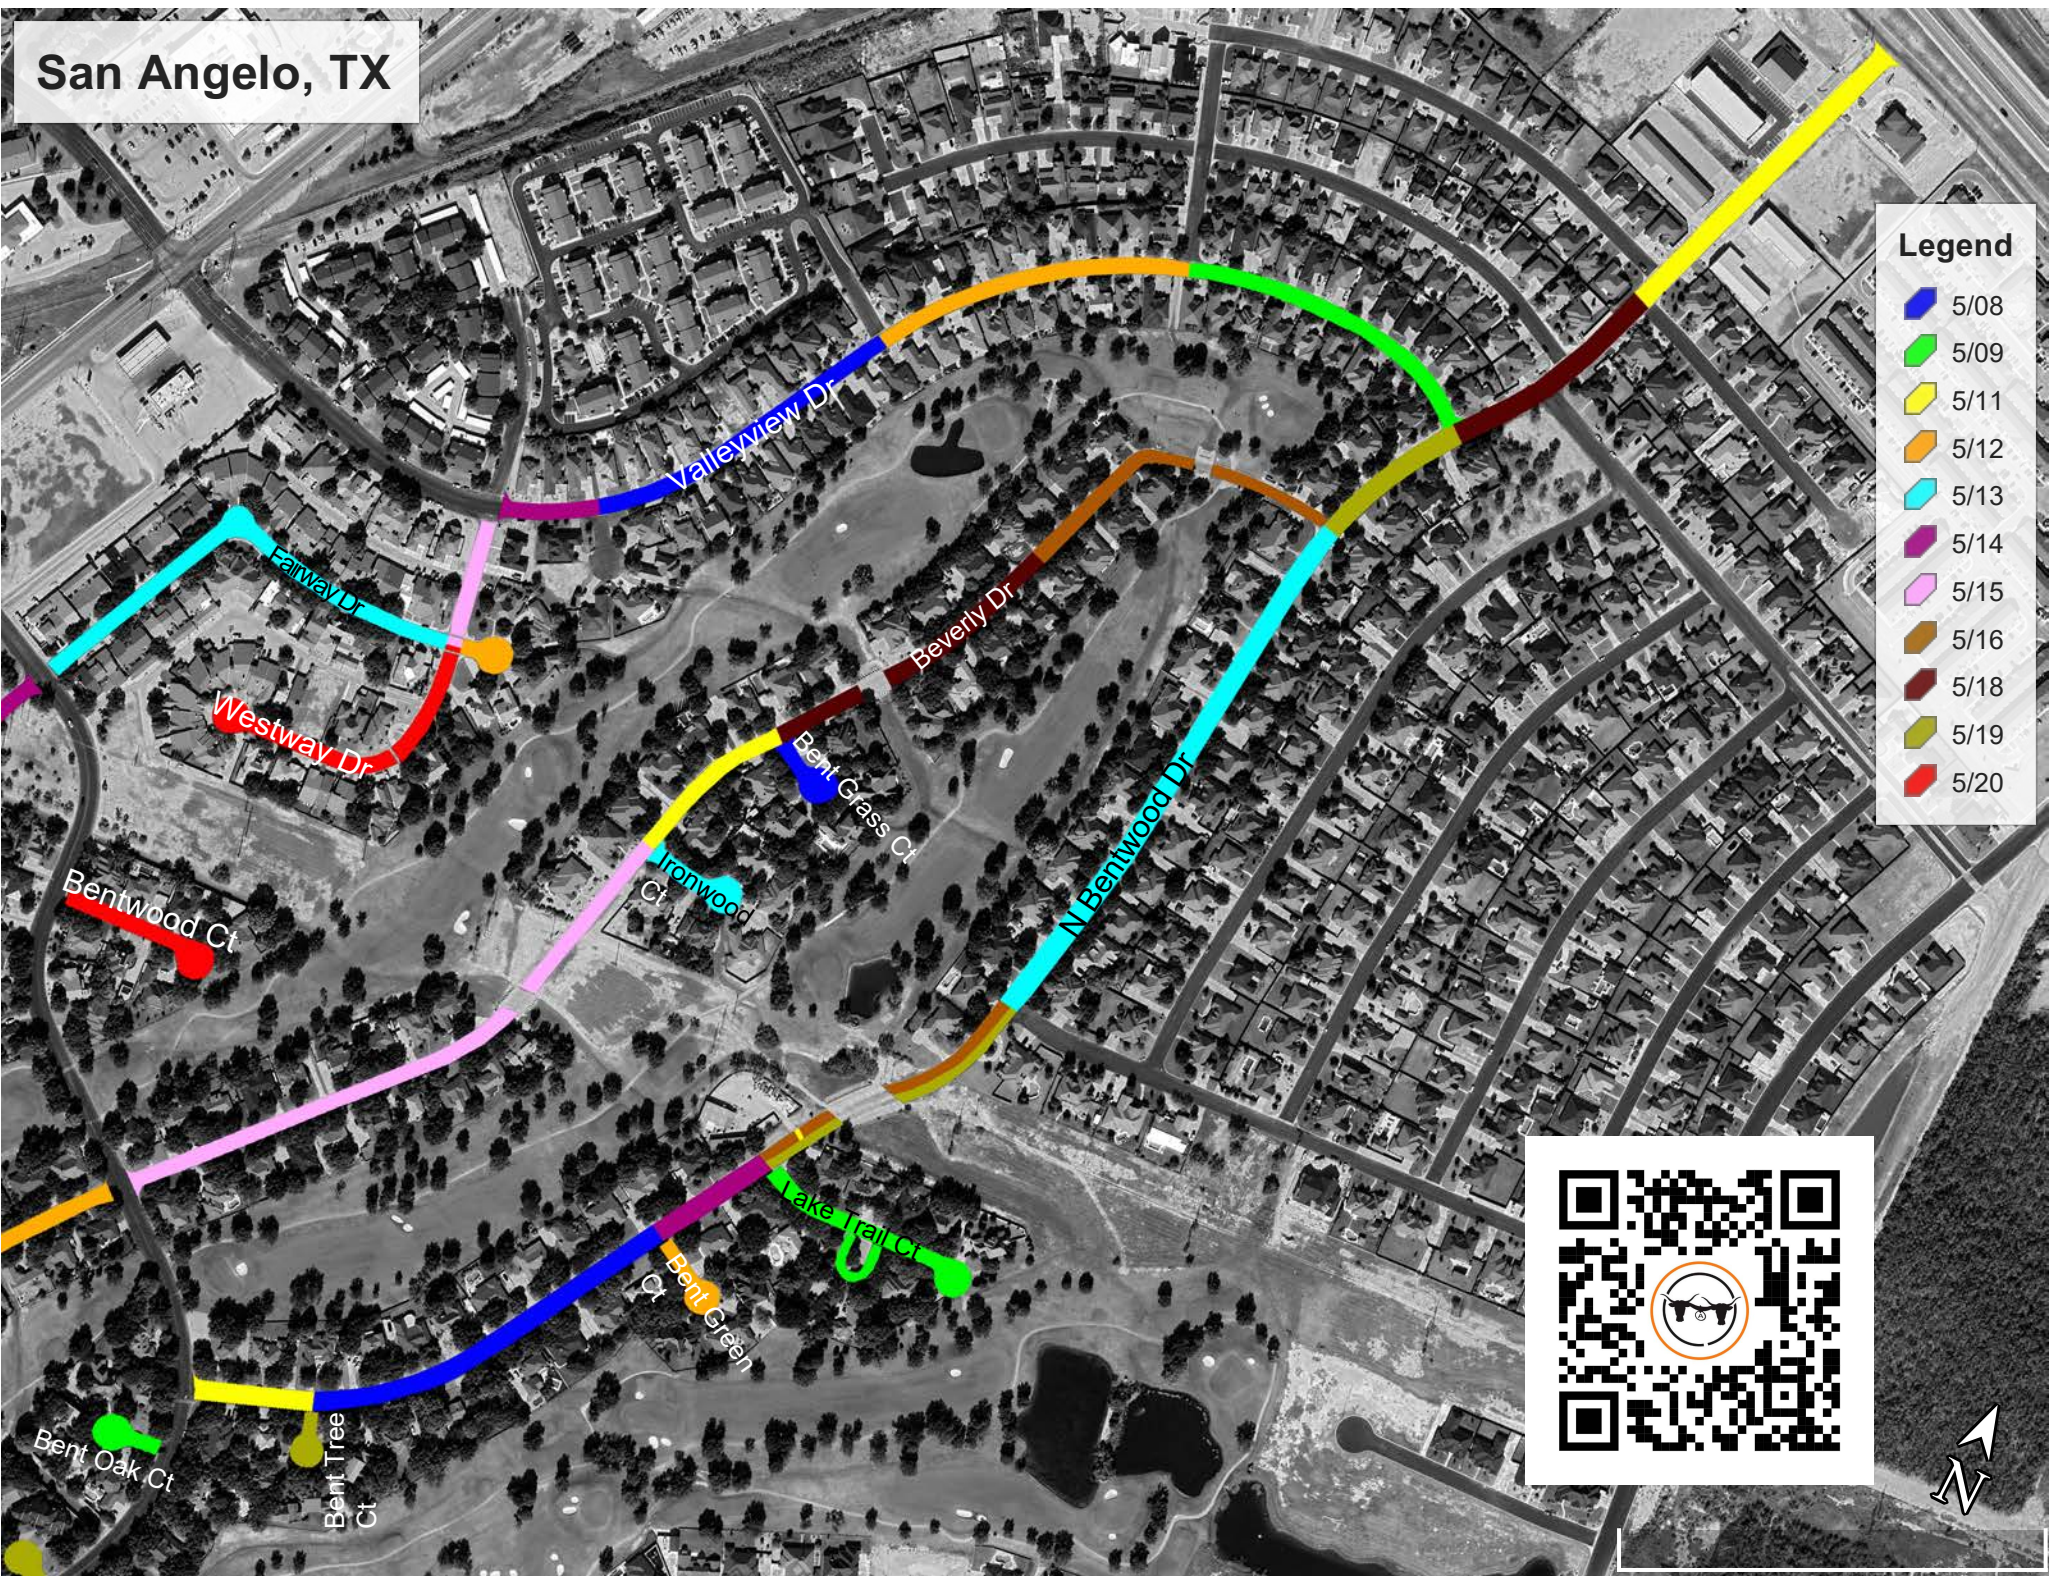

San Angelo, TX

Legend	
Blue	5/08
Green	5/09
Yellow	5/11
Orange	5/12
Cyan	5/13
Purple	5/14
Pink	5/15
Brown	5/16
Dark Red	5/18
Olive	5/19
Red	5/20