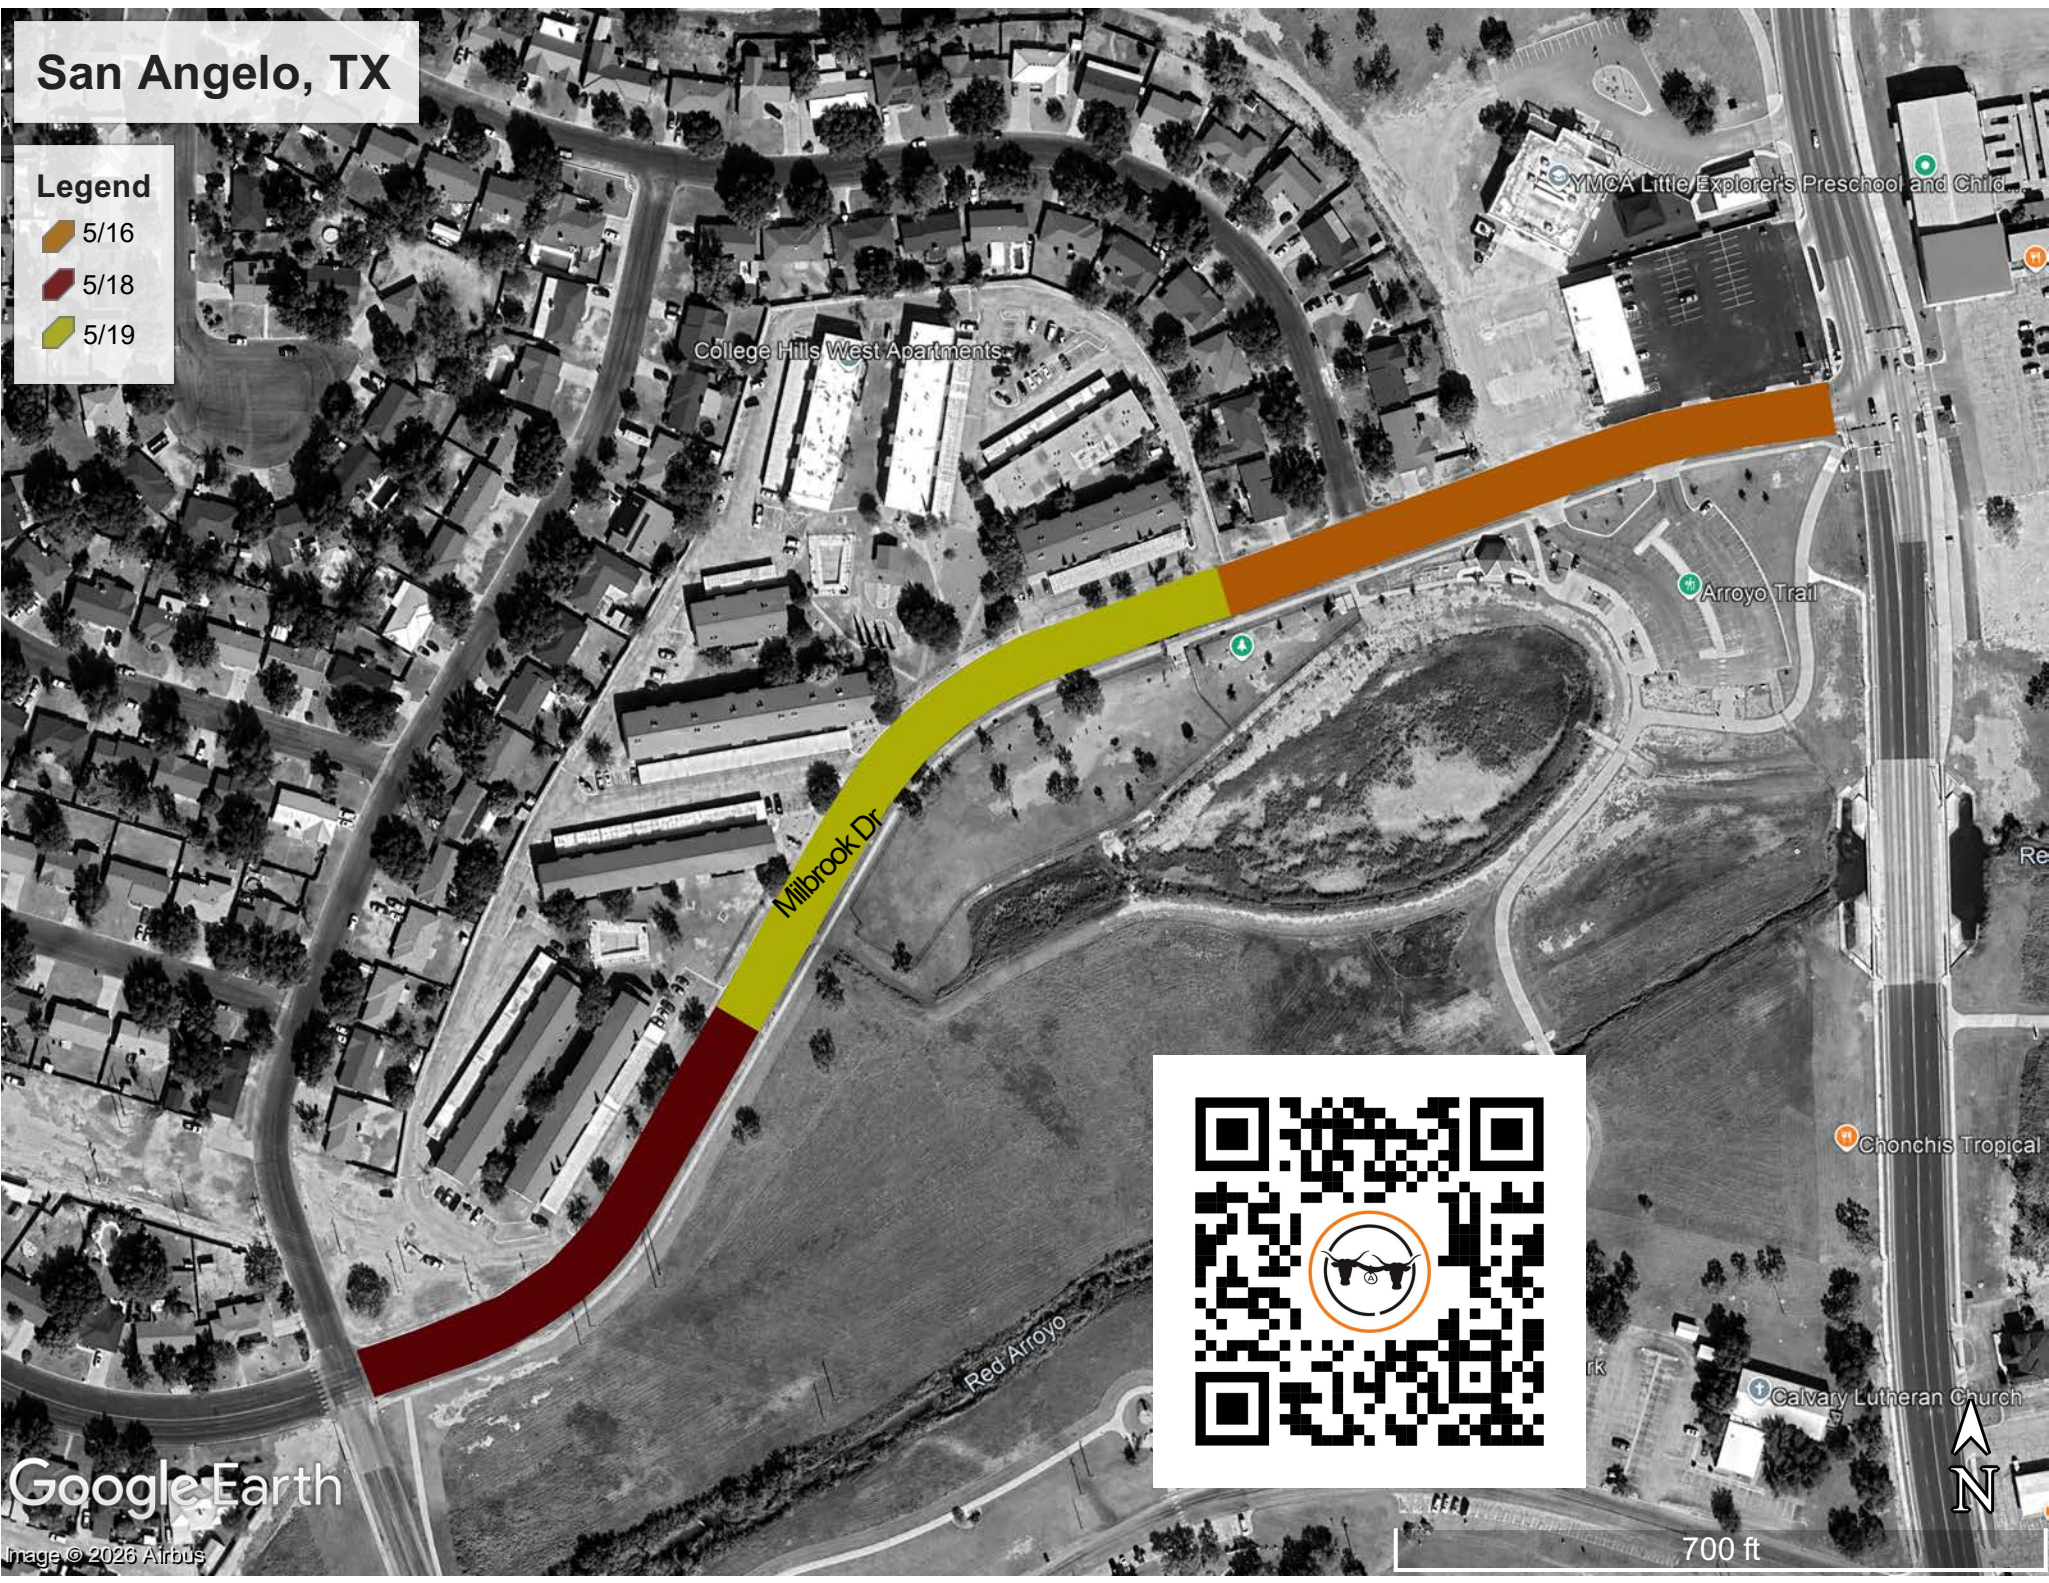

# San Angelo, TX

## Legend

- 5/16
- 5/18
- 5/19

Google Earth

Image © 2026 Airbus

700 ft