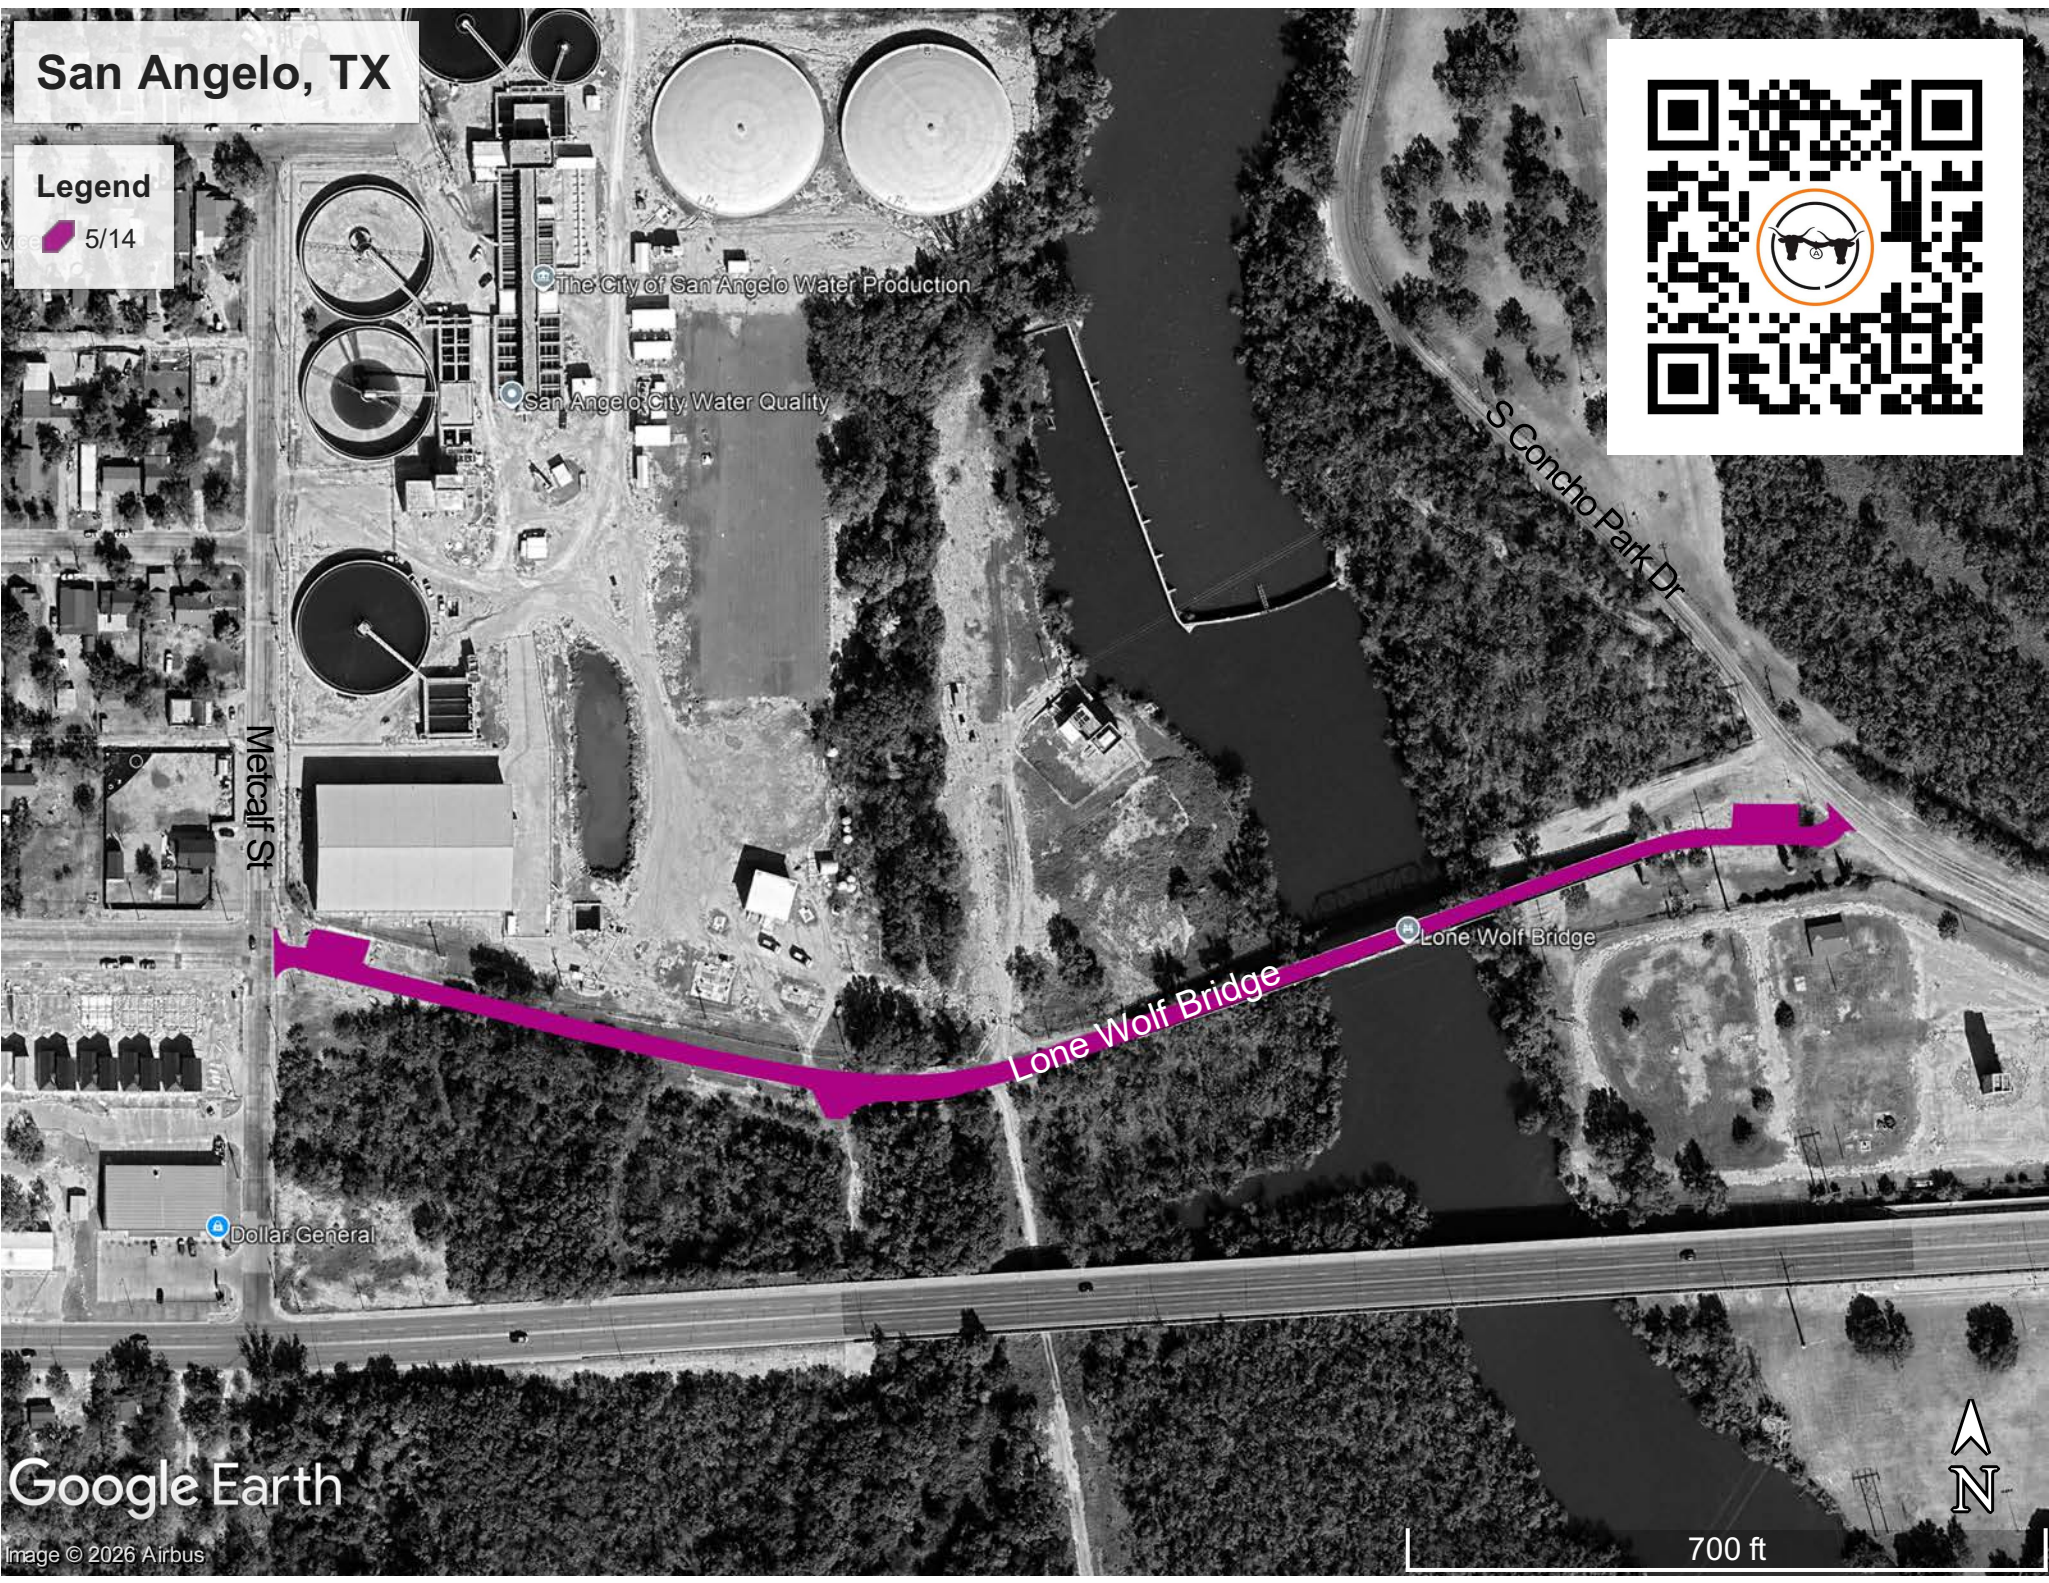

San Angelo, TX

Legend

5/14

Google Earth

Image © 2026 Airbus

700 ft