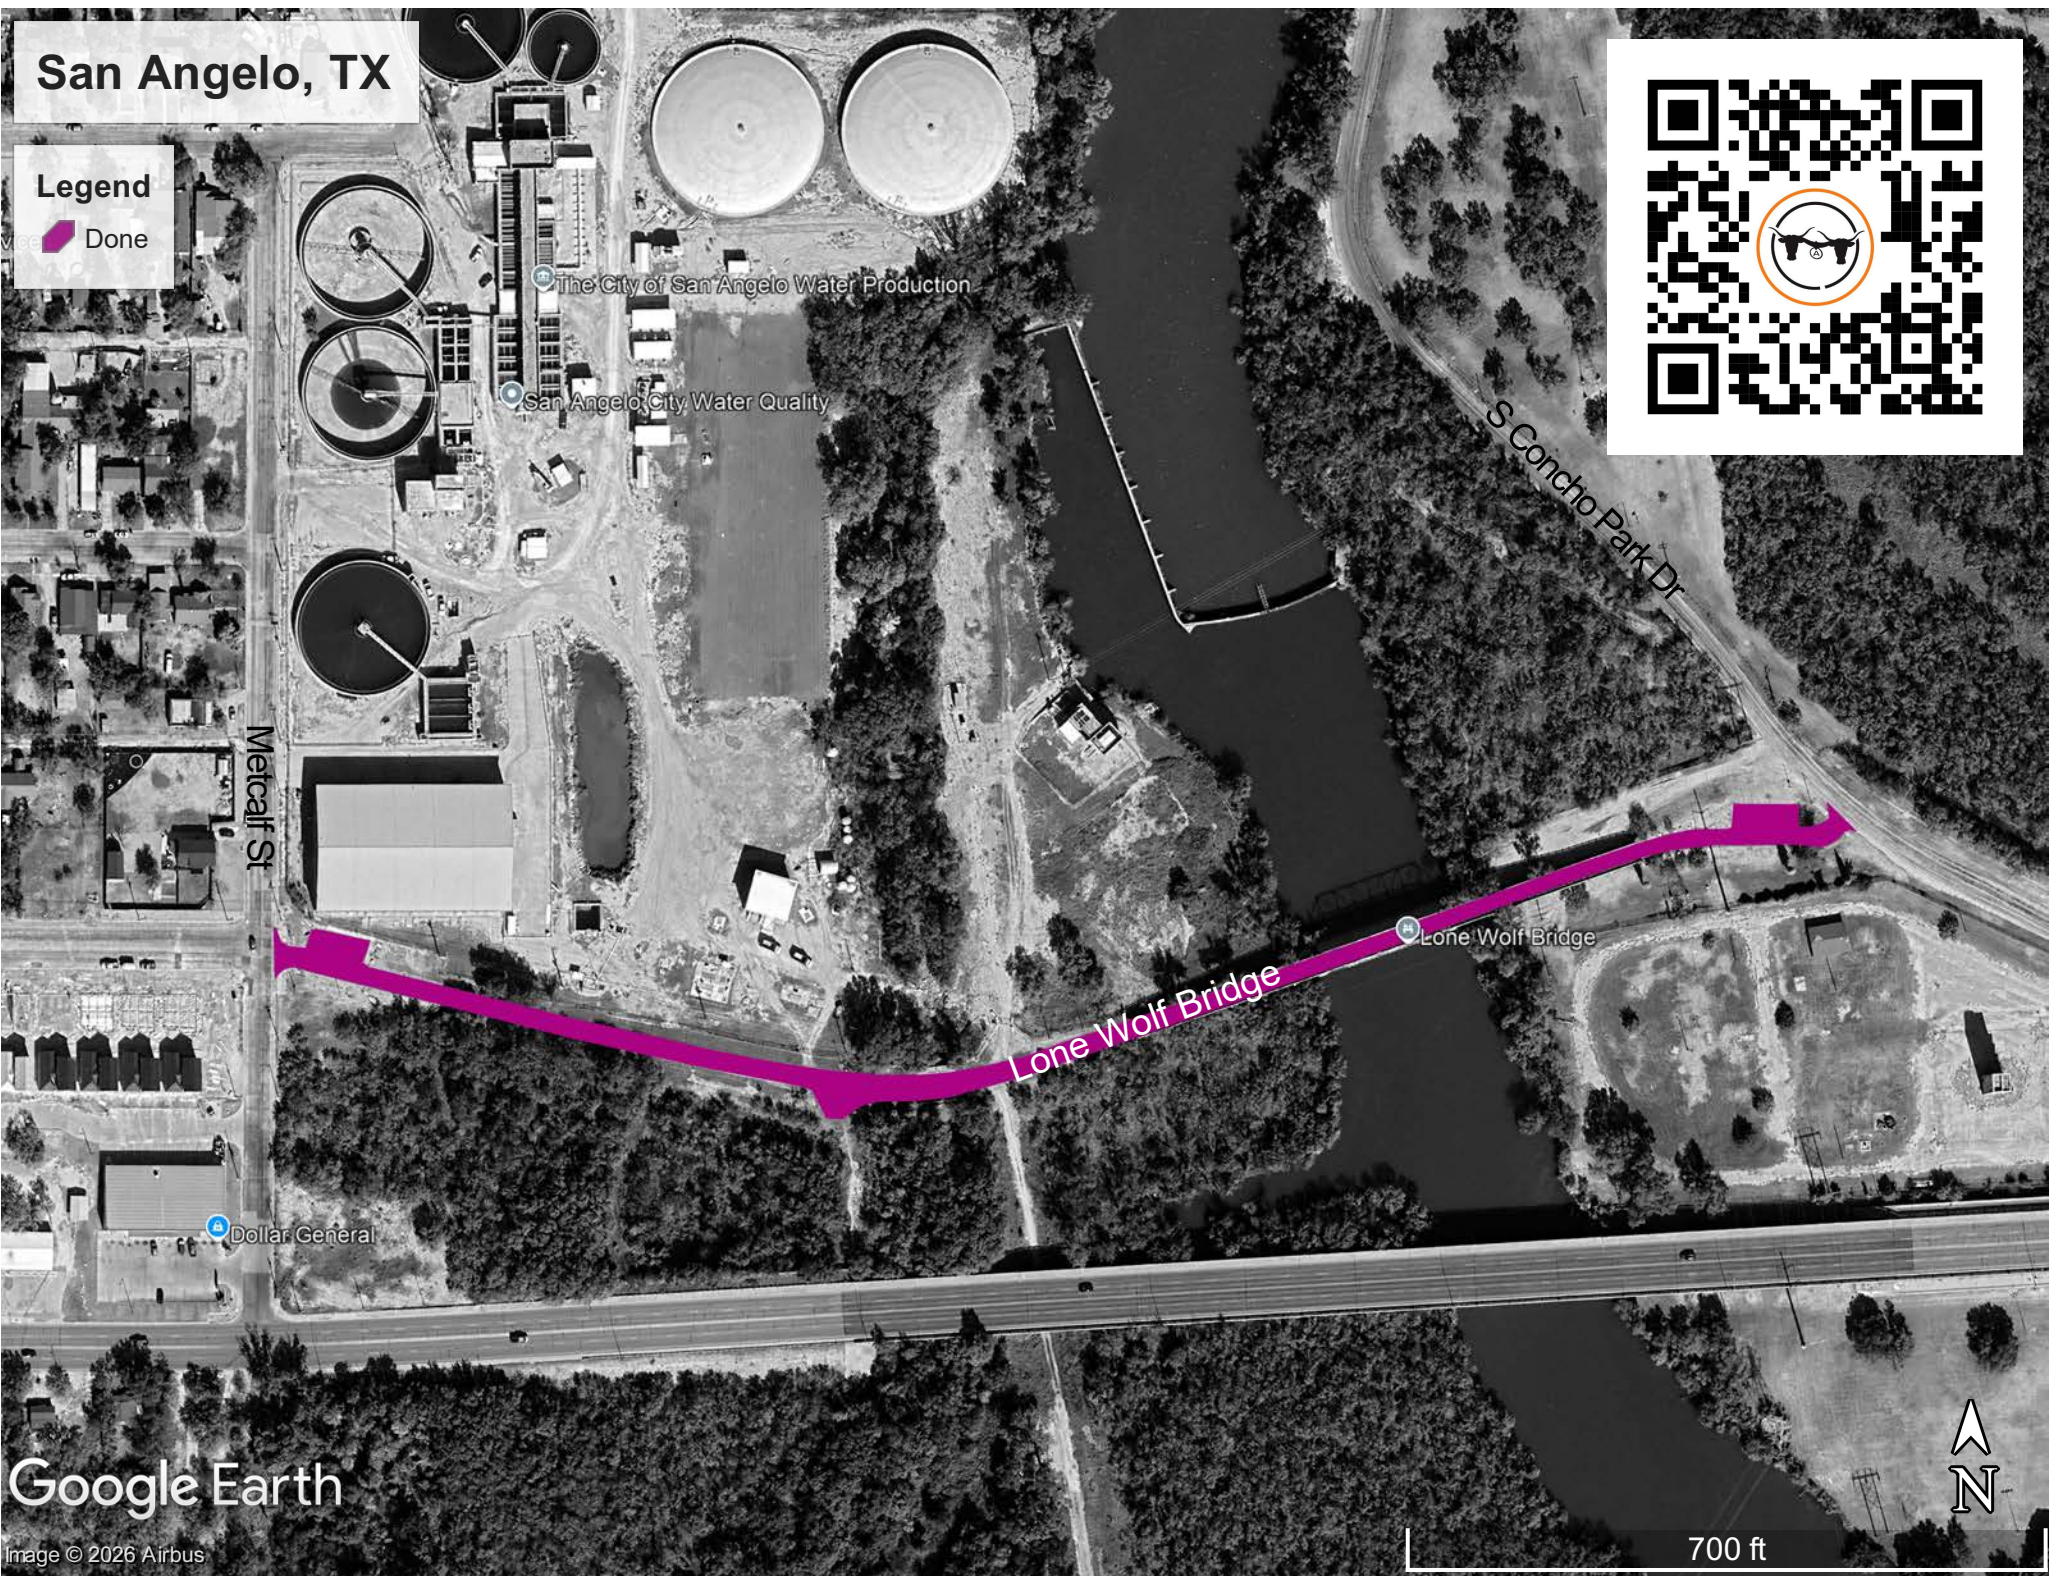

# San Angelo, TX

## Legend

 Done

The City of San Angelo Water Production

San Angelo City Water Quality

Metcalf St

S Concho Park Dr

Lone Wolf Bridge

Lone Wolf Bridge

Dollar General

Google Earth

Image © 2026 Airbus

700 ft